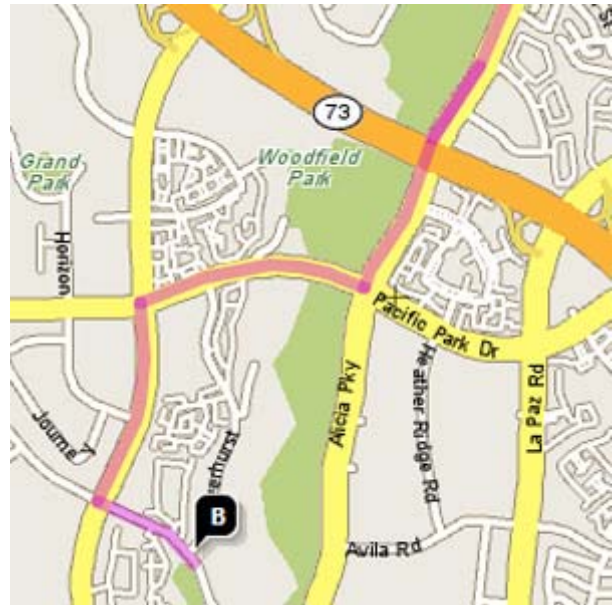

DIRECTIONS FROM TRABUCO HILLS HIGH SCHOOL

Aliso Niguel High School
28000 Wolverine Way
Aliso Viejo, California 92656-3385
Total Distance: 8.8 miles, Total Travel Time: 15 mins

- Take Alicia Parkway south towards the freeway
- Pass the I-5 Freeway
- Pass the SR-73 Toll Road
- Turn right on Pacific Park Drive
- Turn left on Aliso Creek Road
- Turn left on Wolverine Way
- Aliso Niguel High School will be on your left-hand side