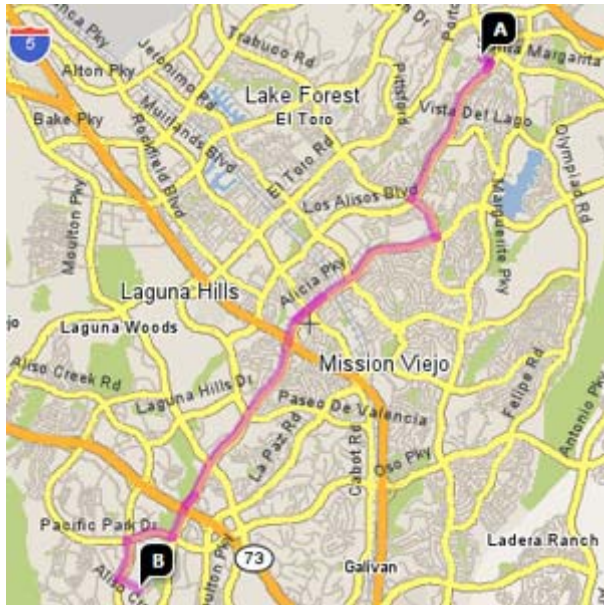

DIRECTIONS FROM TRABUCO HILLS HIGH SCHOOL

Aliso Niguel High School
28000 Wolverine Way
Aliso Viejo, California 92656-3385
Total Distance: 8.8 miles, Total Travel Time: 15 mins

- Take Alicia Parkway south towards the freeway
- Pass the I-5 Freeway
- Pass the SR-73 Toll Road
- Turn right on Pacific Park Drive
- Turn left on Aliso Creek Road
- Turn left on Wolverine Way
- Aliso Niguel High School will be on your left-hand side