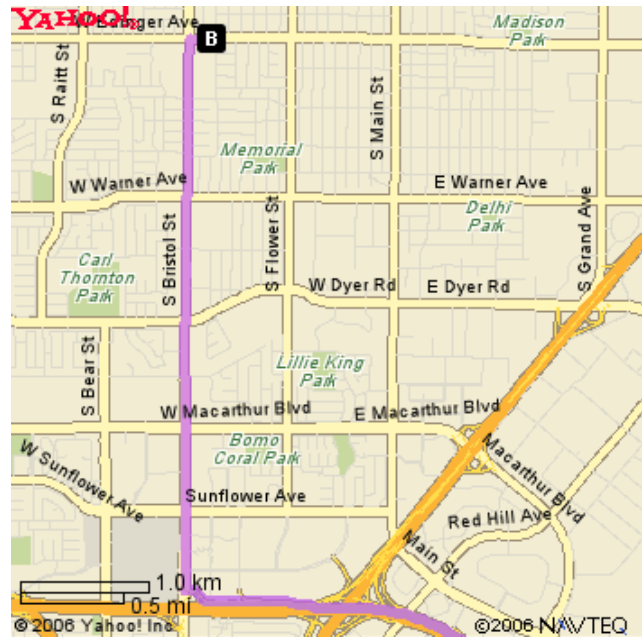

DIRECTIONS FROM TRABUCO HILLS HIGH SCHOOL

Tesoro High School
1 Tesoro Creek Road
Las Flores, CA 92688

Distance: 7.8 miles Approximate Travel Time: 8 mins

- Take Marguerite Parkway South
- Turn left on Olympiad Road
- Turn left on Oso Parkway
- Pass Antonio Parkway
- Turn right on Tesoro Creek Road

DIRECTIONS FROM TRABUCO HILLS HIGH SCHOOL

Mater Dei High School
1202 W Edinger Avenue
Santa Ana, California 92707 -2126
Distance: 21.8 miles Approximate Travel Time: 23 mins

- Take I-405 Freeway North
- Exit Bristol Street (Exit #9) and turn right
- Turn right on Edinger Avenue
- Mater Dei High School will be on your right-hand side