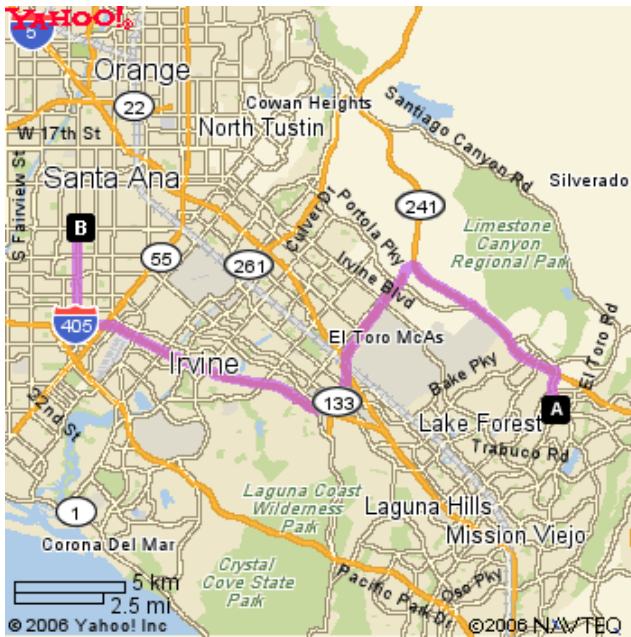

DIRECTIONS FROM TRABUCO HILLS HIGH SCHOOL

Tesoro High School
1 Tesoro Creek Road
Las Flores, CA 92688

Distance: 7.8 miles Approximate Travel Time: 8 mins

- Take Marguerite Parkway South
- Turn left on Olympiad Road
- Turn left on Oso Parkway
- Pass Antonio Parkway
- Turn right on Tesoro Creek Road

DIRECTIONS FROM TRABUCO HILLS HIGH SCHOOL

Mater Dei High School
1202 W Edinger Avenue
Santa Ana, California 92707 -2126
Distance: 21.8 miles Approximate Travel Time: 23 mins

- Take I-405 Freeway North
- Exit Bristol Street (Exit #9) and turn right
- Turn right on Edinger Avenue
- Mater Dei High School will be on your right-hand side