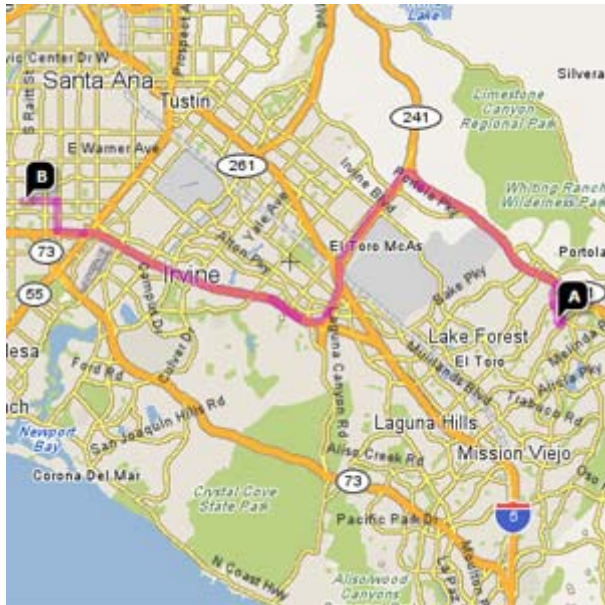

## DIRECTIONS FROM TRABUCO HILLS HIGH SCHOOL

**Segerstrom High School**  
**2301 West MacArthur Boulevard**  
**Santa Ana, California 92704**

Total Distance: 20.7 miles, Total Travel Time: 21 mins

- Take I-405 Freeway North
- Exit Bristol Street and turn right
- Turn left on MacArthur Boulevard
- Segerstrom High School will be on your right-hand side