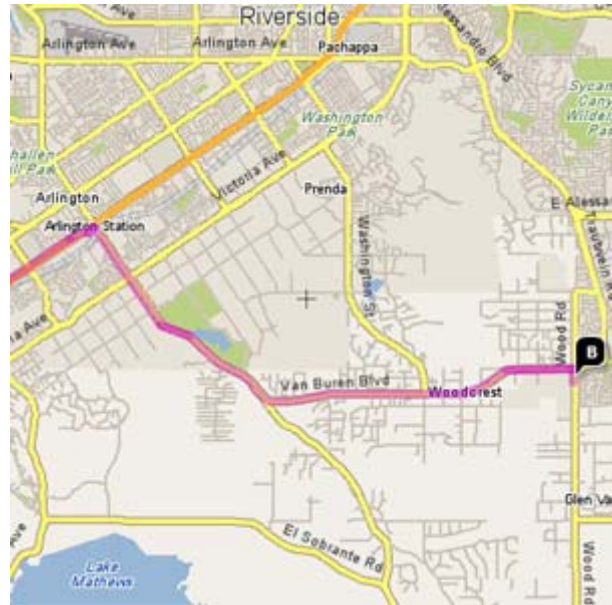

### **Martin Luther King High School 9301 Wood Road Riverside, California 92508**

Total Distance: 20.7 miles, Total Travel Time: 21 mins

#### ***Via The Toll Roads***

- Take SR-241 Toll Road North towards Riverside
- The Tomato Springs Toll Plaza is \$1.75 and the Windy Ridge Toll Plaza is \$2.50
- Take SR-91 Freeway East towards Riverside

#### ***Without The Toll Roads***

- Take I-5 Freeway North towards Santa Ana
- Take SR-55 Freeway North
- Take SR-91 Freeway East towards Riverside

#### **THEN**

- Exit Van Buren Boulevard / Arlington
- Turn left on Indiana Avenue
- Turn right on Van Buren Boulevard
- Turn right on Wood Road
- Martin Luther King will be on your right-hand side