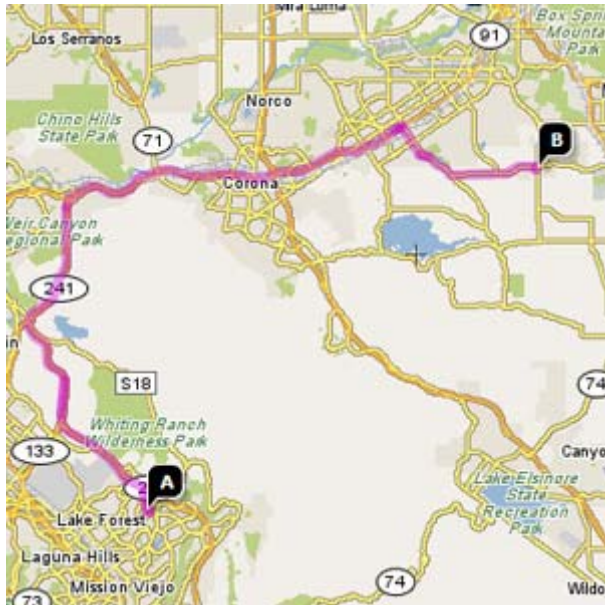

## DIRECTIONS FROM TRABUCO HILLS HIGH SCHOOL

### **Martin Luther King High School 9301 Wood Road Riverside, California 92508**

Total Distance: 20.7 miles, Total Travel Time: 21 mins

#### ***Via The Toll Roads***

- Take SR-241 Toll Road North towards Riverside
- The Tomato Springs Toll Plaza is \$1.75 and the Windy Ridge Toll Plaza is \$2.50
- Take SR-91 Freeway East towards Riverside

#### **THEN**

- Exit Van Buren Boulevard / Arlington
- Turn left on Indiana Avenue
- Turn right on Van Buren Boulevard
- Turn right on Wood Road
- Martin Luther King will be on your right-hand side