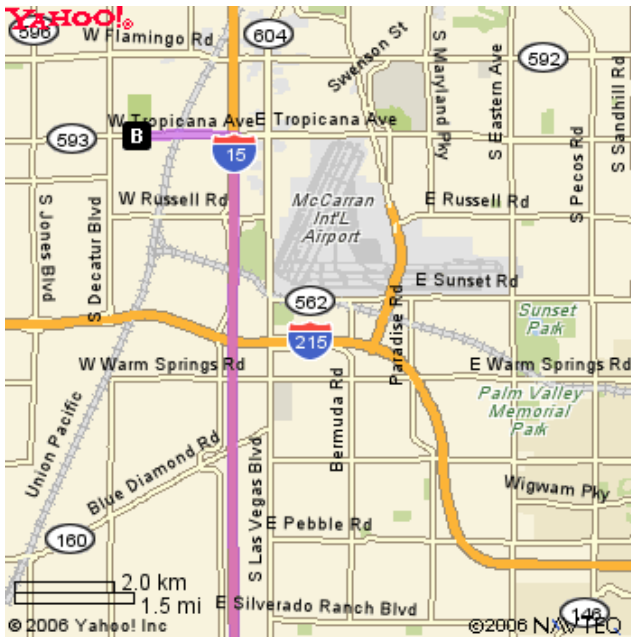

## DIRECTIONS FROM TRABUCO HILLS HIGH SCHOOL

**The Orleans Hotel & Casino**  
**4500 West Tropicana Avenue**  
**Las Vegas, Nevada 89169-5420**

Distance: 264.8 miles Approximate Travel Time: 3 hours 36 mins

### **Via The Toll Roads**

- Take SR-241 Toll Road North towards Riverside
- The Tomato Springs Toll Plaza is \$1.75 and the Windy Ridge Toll Plaza is \$2.50
- Take SR-91 Freeway East towards Riverside

### **THEN**

- Take the I-15 Freeway North
- Drive...Drive...Drive...
- Exit Tropicana Avenue / Frank Sinatra Drive (Exit #37) and turn left

## DIRECTIONS FROM THE ORLEANS HOTEL & CASINO

**Buca di Beppo**  
**412 East Flamingo Road**  
**Las Vegas, Nevada 89169-4813**  
Distance: 4.0 miles Approximate Travel Time: 6 mins

- Travel east on Tropicana Avenue
- Take the I-15 Freeway North
- Exit Flamingo Road (Exit #38) and turn right