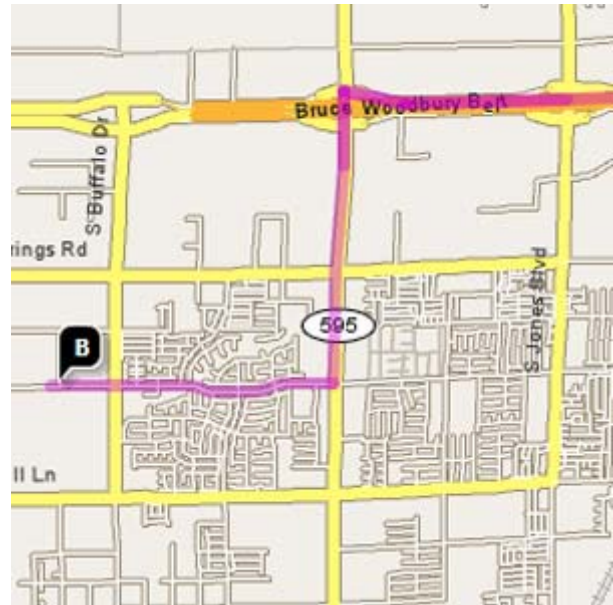

### **THEN**

- Take the I-15 Freeway North
- Drive...Drive...Drive...
- Exit Tropicana Avenue / Frank Sinatra Drive (Exit #37) and turn left

## DIRECTIONS FROM THE ORLEANS HOTEL & CASINO

**Buca di Beppo**  
**412 East Flamingo Road**  
**Las Vegas, Nevada 89169-4813**  
Distance: 4.0 miles Approximate Travel Time: 6 mins

- Travel east on Tropicana Avenue
- Take the I-15 Freeway North
- Exit Flamingo Road (Exit #38) and turn right

## DIRECTIONS FROM ED W. CLARK HIGH SCHOOL

**Hampton Inn**  
**4975 Dean Martin Drive**  
**Las Vegas, Nevada 89118**

Distance: 3.6 miles Approximate Travel Time: 6 mins

- Travel east on Penwood Avenue
- Turn right on Valley View Boulevard
- Turn left on Spring Mountain Road
- Take I-15 Freeway South
- Exit Tropicana Avenue (Exit #37) and turn right
- Turn left on Dean Martin Drive

## DIRECTIONS FROM TRABUCO HILLS HIGH SCHOOL

**Sierra Vista High School  
8100 West Robindale Road  
Las Vegas, Nevada 89113**

Total Distance: 267.3 miles, Total Travel Time: 3 hours 42 mins