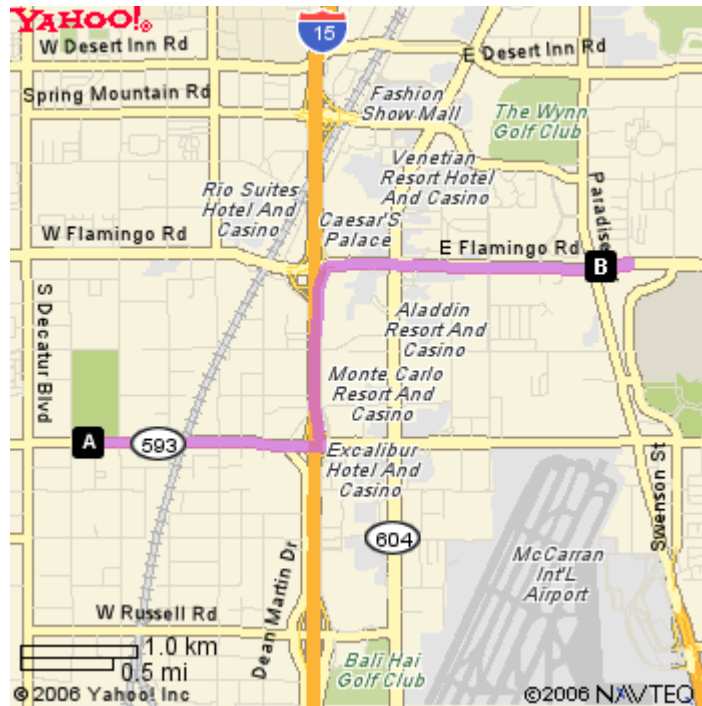

### **Via The Toll Roads**

- Take SR-241 Toll Road North towards Riverside
- The Tomato Springs Toll Plaza is \$1.75 and the Windy Ridge Toll Plaza is \$2.50
- Take SR-91 Freeway East towards Riverside

### **Without The Toll Roads**

- Take I-5 Freeway North towards Santa Ana
- Take SR-55 Freeway North
- Take SR-91 Freeway East towards Riverside

### **THEN**

- Take the I-15 Freeway North
- Drive...Drive...Drive...
- Exit Tropicana Avenue / Frank Sinatra Drive (Exit #37) and turn left

## DIRECTIONS FROM THE ORLEANS HOTEL & CASINO

**Buca di Beppo**  
**412 East Flamingo Road**  
**Las Vegas, Nevada 89169-4813**  
Distance: 4.0 miles Approximate Travel Time: 6 mins

- Travel east on Tropicana Avenue
- Take the I-15 Freeway North
- Exit Flamingo Road (Exit #38) and turn right