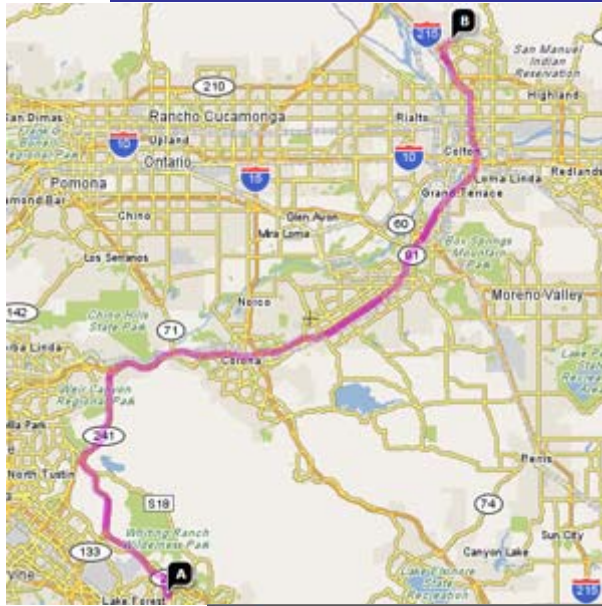

# DIRECTIONS FROM TRABUCO HILLS HIGH SCHOOL

## California State University, San Bernardino (CSUSB)

5500 University Parkway

San Bernardino, California 92407

Total Distance: 58 miles, Total Travel Time: 51 mins

### Via The Toll Roads

- Take SR-241 Toll Road North towards Riverside
- The Tomato Springs Toll Plaza is \$1.75 and the Windy Ridge Toll Plaza is \$2.50
- Take SR-91 Freeway East towards Riverside

### Without The Toll Roads

- Take I-5 Freeway North towards Santa Ana
- Take SR-55 Freeway North
- Take SR-91 Freeway East towards Riverside
- Continue on I-215 Freeway North
- Exit University Parkway and turn right
- Travel one mile and you are at the main entrance to the campus
- Turn right on Northpark Boulevard
- Cousoulis Arena will be on your left-hand side, in the back corner of the campus