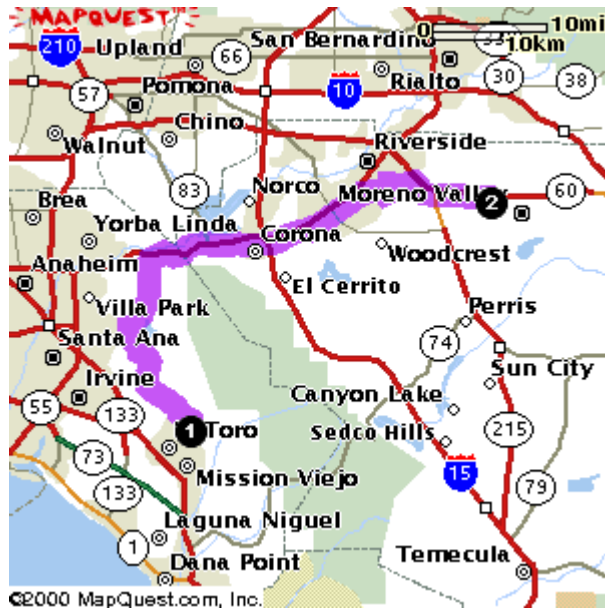

**Saturday, October 21, 2006**  
**8th Annual Crimson Classic**  
**@ Valley View High School in Moreno Valley, California**  
**Western Band Association (WBA)**

**ITINERARY**

<b>TIME</b>	<b>EVENT</b>
9:00 AM	Rehearsal @ THHS Stadium
1:00 PM	Lunch ( <i>On your own</i> )
2:30 PM	Load and Depart from Trabuco Hills High School
4:30 PM	Arrive at Valley View High School
5:00 PM	Change
5:30 PM	Stretch & Warm-up
<b>7:15 PM</b>	<b>Performance</b>
8:00 PM	Dinner ( <i>Bring \$8 for dinner</i> )
9:00 PM	Return to the Stadium
9:30 PM	Awards
10:15 PM	Depart from Valley View High School
11:30 PM	Approximate arrival at Trabuco Hills High School

## DIRECTIONS FROM TRABUCO HILLS HIGH SCHOOL

**Valley View High School**  
**13135 Nason Street**  
**Moreno Valley, California 92555-4504**  
Distance: 54.3 miles Approximate Travel Time: 54 mins

### ***Via The Toll Roads***

- Take SR-241 Toll Road North towards Riverside
- The Tomato Springs Toll Plaza is \$1.75 and the Windy Ridge Toll Plaza is \$2.50
- Take SR-91 Freeway East towards Riverside
- Pass the I-15 Freeway
- Take I-215 Freeway/SR-60 Freeway East towards Indio
- Remain on SR-60 Freeway East
- Exit Nason Street and turn right
- The Valley View High School Stadium will be on your right-hand side

### ***Without The Toll Roads***

- Take I-5 Freeway North towards Santa Ana
- Take SR-55 Freeway North
- Take SR-91 Freeway East towards Riverside
- Pass the I-15 Freeway
- Take I-215 Freeway/SR-60 Freeway East towards Indio
- Remain on SR-60 Freeway East
- Exit Nason Street and turn right
- The Valley View High School Stadium will be on your right-hand side