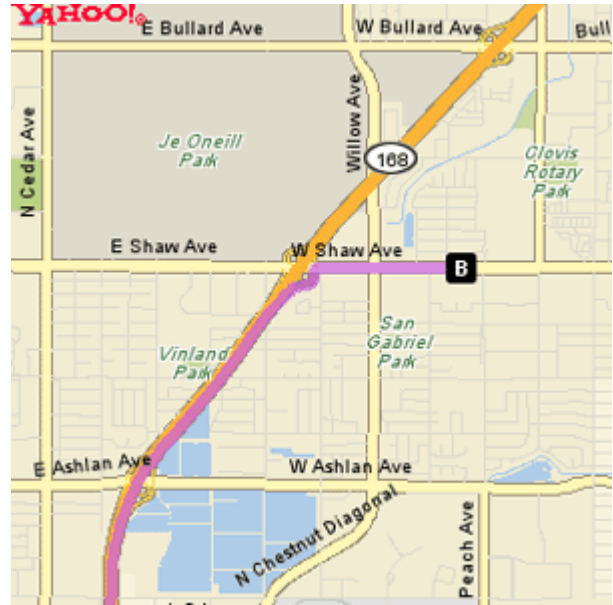

DIRECTIONS FROM TRABUCO HILLS HIGH SCHOOL

Ridgeview High School
8501 Stine Road
Bakersfield, California 93309-9014

Distance: 155.2 miles Approximate Travel Time: 2 hours 17 mins

- Take I-5 Freeway North
- Drive...Drive...Drive
- Take SR-99 Freeway North
- Exit Taft/Lamont and turn left on to H Street
- Turn left on Hosking Road
- Turn left on Stine Road

DIRECTIONS FROM RIDGEVIEW HIGH SCHOOL

Hometown Buffet
458 West Shaw Avenue
Clovis, California 93612-3207

Distance: 123.3 miles Approximate Travel Time: 2 hours 22 mins

- Travel North on Stein Road
- Turn right on Panama Lane
- Take SR-99 Freeway North
- Drive...Drive...Drive
- Take SR-41 Freeway North
- Take SR-180 Freeway East
- Take Exit #60A on to SR-168 Freeway East
- Exit Shaw Avenue and turn right

DIRECTIONS FROM HOMETOWN BUFFET

Rodeo Lanes

140 Shaw Avenue

Clovis, California 93612-3804

Distance: 0.7 miles Approximate Travel Time: 1 min

- Travel East on Shaw Avenue

DIRECTIONS FROM RODEO LANES

Holiday Inn Fresno - Airport
5090 East Clinton Way
Fresno, California 93727-1506

Distance: 5.4 miles Approximate Travel Time: 10 mins

- Travel East on Shaw Avenue
- Turn right on Clovis Avenue
- Turn right on McKinley Avenue
- Turn right on Clinton Way

DIRECTIONS FROM HOLIDAY INN

Rehearsal Site