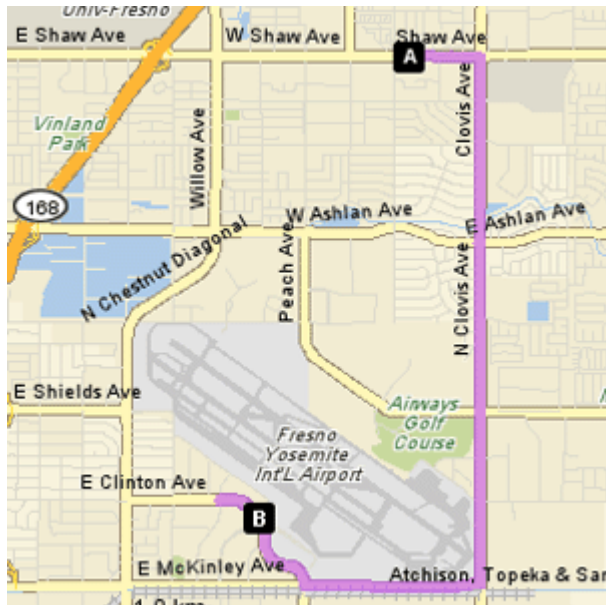

DIRECTIONS FROM RIDGEVIEW HIGH SCHOOL

Hometown Buffet
458 West Shaw Avenue
Clovis, California 93612-3207

Distance: 123.3 miles Approximate Travel Time: 2 hours 22 mins

- Travel North on Stein Road
- Turn right on Panama Lane
- Take SR-99 Freeway North
- Drive...Drive...Drive
- Take SR-41 Freeway North
- Take SR-180 Freeway East
- Take Exit #60A on to SR-168 Freeway East
- Exit Shaw Avenue and turn right

DIRECTIONS FROM HOMETOWN BUFFET

Rodeo Lanes

140 Shaw Avenue

Clovis, California 93612-3804

Distance: 0.7 miles Approximate Travel Time: 1 min

- Travel East on Shaw Avenue

DIRECTIONS FROM RODEO LANES

Holiday Inn Fresno - Airport
5090 East Clinton Way
Fresno, California 93727-1506

Distance: 5.4 miles Approximate Travel Time: 10 mins

- Travel East on Shaw Avenue
- Turn right on Clovis Avenue
- Turn right on McKinley Avenue
- Turn right on Clinton Way

DIRECTIONS FROM HOLIDAY INN

Rehearsal Site

TBD*

TBD*

TBD*

- TBD*

DIRECTIONS FROM REHEARSAL SITE

Buchanan High School
1560 North Minnewawa Avenue
Clovis, California 93611-7600

TBD*

- TBD*