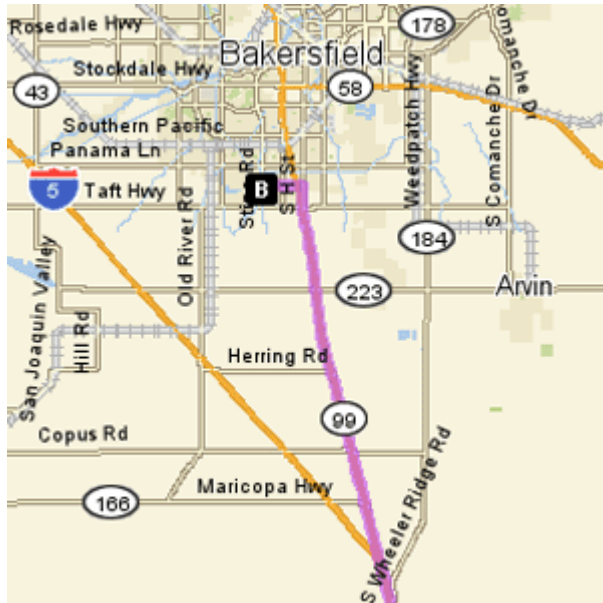

DIRECTIONS FROM TRABUCO HILLS HIGH SCHOOL

Ridgeview High School
8501 Stine Road
Bakersfield, California 93309-9014

Distance: 155.2 miles Approximate Travel Time: 2 hours 17 mins

- Take I-5 Freeway North
- Drive...Drive...Drive
- Take SR-99 Freeway North
- Exit Taft/Lamont and turn left on to H Street
- Turn left on Hosking Road
- Turn left on Stine Road

DIRECTIONS FROM RIDGEVIEW HIGH SCHOOL

Hometown Buffet
458 West Shaw Avenue
Clovis, California 93612-3207

Distance: 123.3 miles Approximate Travel Time: 2 hours 22 mins

- Travel North on Stein Road
- Turn right on Panama Lane
- Take SR-99 Freeway North
- Drive...Drive...Drive
- Take SR-41 Freeway North
- Take SR-180 Freeway East
- Take Exit #60A on to SR-168 Freeway East
- Exit Shaw Avenue and turn right

DIRECTIONS FROM HOMETOWN BUFFET

Rodeo Lanes

140 Shaw Avenue

Clovis, California 93612-3804

Distance: 0.7 miles Approximate Travel Time: 1 min

- Travel East on Shaw Avenue

DIRECTIONS FROM RODEO LANES

Holiday Inn Fresno - Airport
5090 East Clinton Way
Fresno, California 93727-1506

Distance: 5.4 miles Approximate Travel Time: 10 mins

- Travel East on Shaw Avenue
- Turn right on Clovis Avenue
- Turn right on McKinley Avenue
- Turn right on Clinton Way

DIRECTIONS FROM HOLIDAY INN

Rehearsal Site