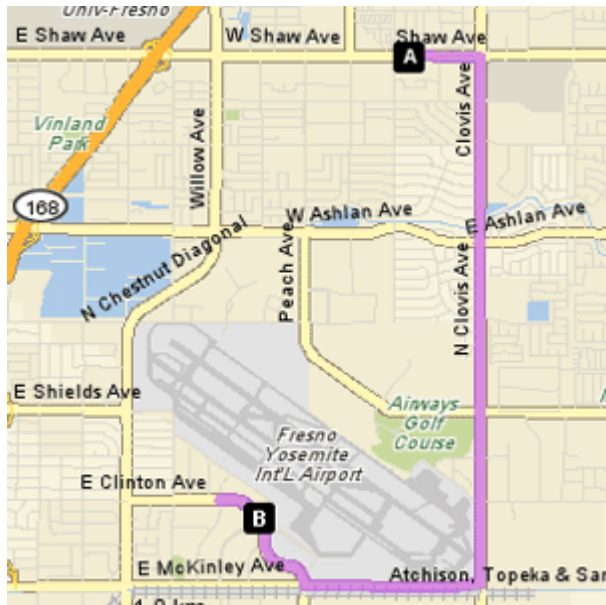

DIRECTIONS FROM TRABUCO HILLS HIGH SCHOOL

Ridgeview High School
8501 Stine Road
Bakersfield, California 93309-9014

Distance: 155.2 miles Approximate Travel Time: 2 hours 17 mins

- Take I-5 Freeway North
- Drive...Drive...Drive
- Take SR-99 Freeway North
- Exit Taft/Lamont and turn left on to H Street
- Turn left on Hosking Road
- Turn left on Stine Road

DIRECTIONS FROM RIDGEVIEW HIGH SCHOOL

Hometown Buffet
458 West Shaw Avenue
Clovis, California 93612-3207

Distance: 123.3 miles Approximate Travel Time: 2 hours 22 mins

- Travel North on Stein Road
- Turn right on Panama Lane
- Take SR-99 Freeway North
- Drive...Drive...Drive
- Take SR-41 Freeway North
- Take SR-180 Freeway East
- Take Exit #60A on to SR-168 Freeway East
- Exit Shaw Avenue and turn right

DIRECTIONS FROM HOMETOWN BUFFET

Rodeo Lanes

140 Shaw Avenue

Clovis, California 93612-3804

Distance: 0.7 miles Approximate Travel Time: 1 min

- Travel East on Shaw Avenue

DIRECTIONS FROM RODEO LANES

Holiday Inn Fresno - Airport
5090 East Clinton Way
Fresno, California 93727-1506

Distance: 5.4 miles Approximate Travel Time: 10 mins

- Travel East on Shaw Avenue
- Turn right on Clovis Avenue
- Turn right on McKinley Avenue
- Turn right on Clinton Way

DIRECTIONS FROM HOLIDAY INN

Rehearsal Site