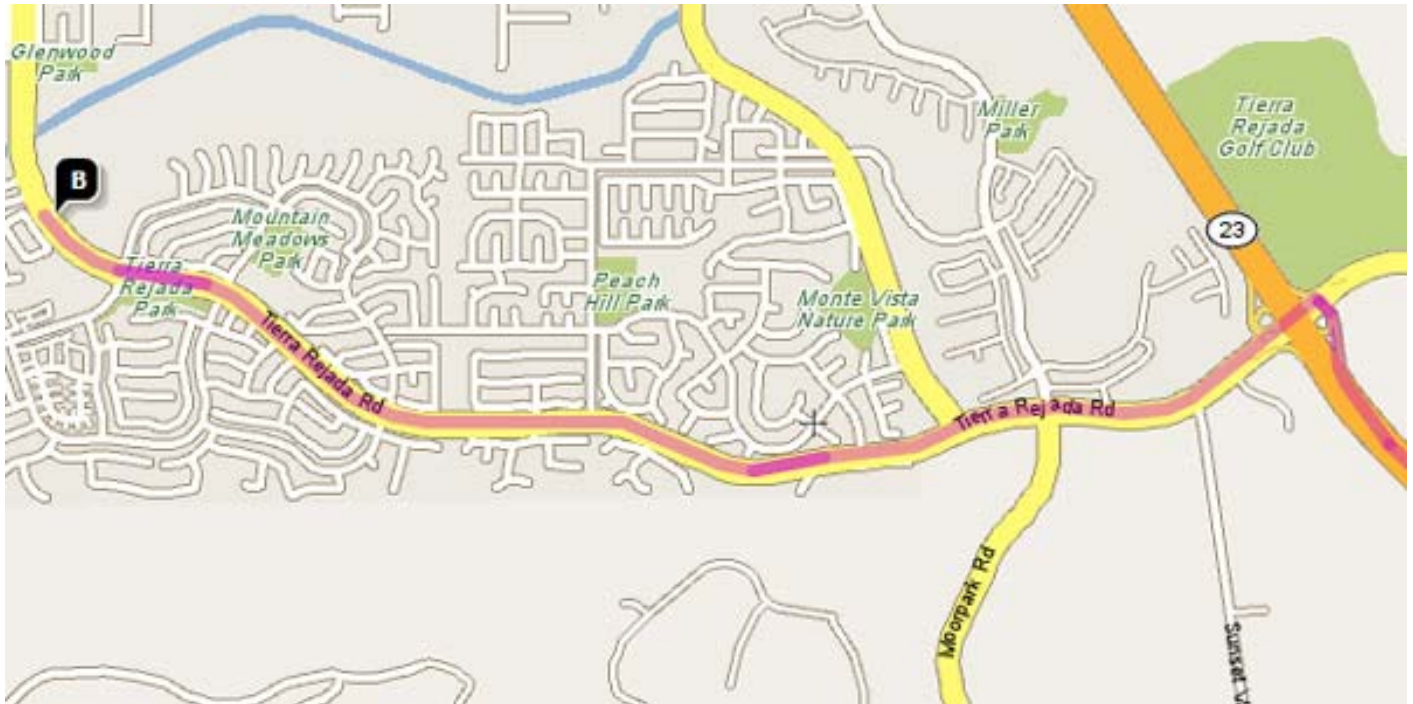

## DIRECTIONS FROM TRABUCO HILLS HIGH SCHOOL

**Moorpark High School  
4500 Tierra Rejada Road  
Moorpark, California 93021**

Total Distance: 101.7 miles, Total Travel Time: 1 hours 31 mins

- Take I-5 Freeway North
- Take SR-134 Freeway West
- Continue onto US-101 Freeway North
- Take SR-23 Freeway North
- Exit Tierra Rejada and turn left
- Moorpark High School will be on your right-hand side

Exit the 23 freeway at Tierra Rejada Rd., go west on Tierra Rejada. All buses and trucks turn right onto Mountain Trail Rd. and then turn left into the bus loop to check in and receive parking information

# Moorpark High School

- Legend
- Buildings
  - Grass
  - Fences
  - Roads

4500 Tierra Rejada Rd.