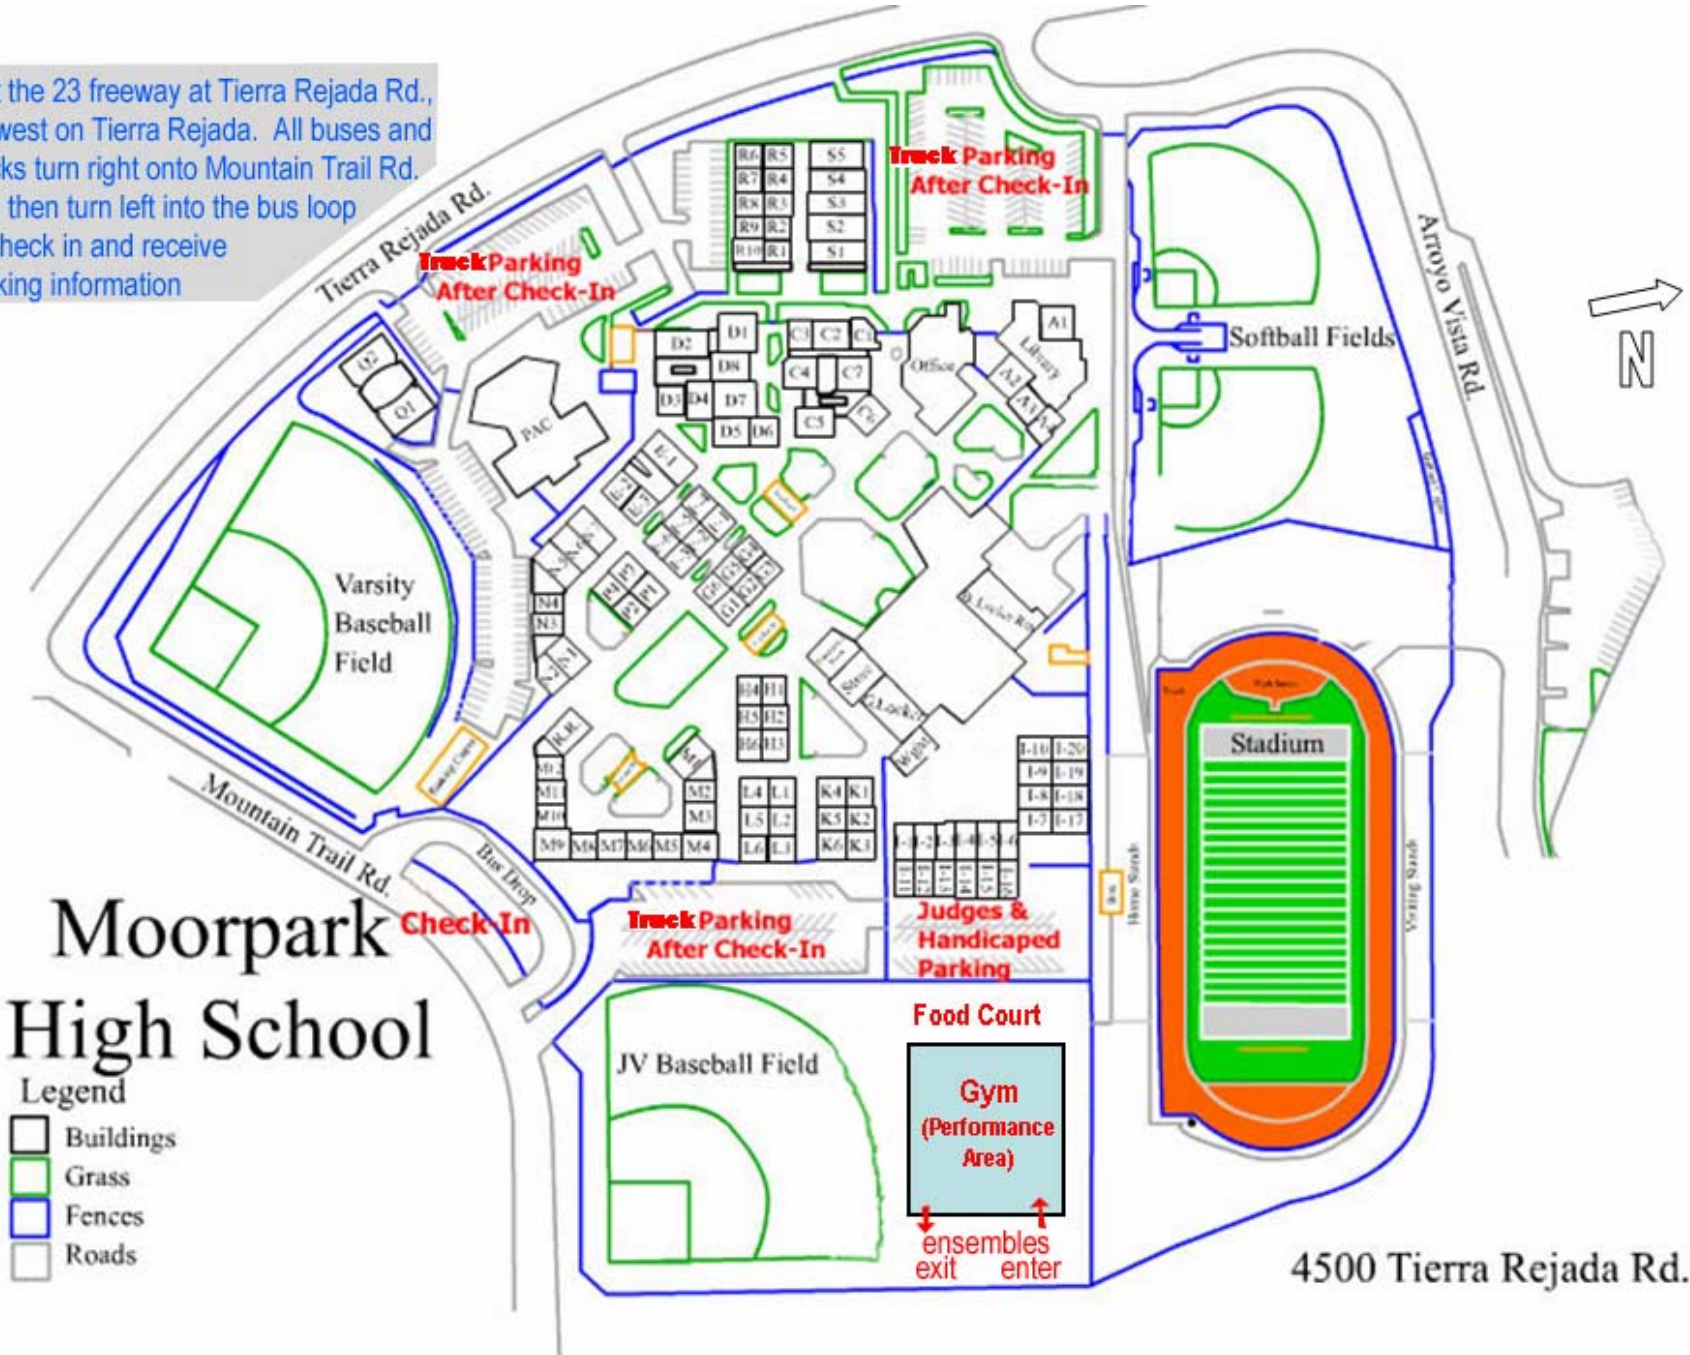

## DIRECTIONS FROM TRABUCO HILLS HIGH SCHOOL

**Moorpark High School  
4500 Tierra Rejada Road  
Moorpark, California 93021**

Total Distance: 101.7 miles, Total Travel Time: 1 hours 31 mins

- Take I-5 Freeway North
- Take SR-134 Freeway West
- Continue onto US-101 Freeway North
- Take SR-23 Freeway North
- Exit Tierra Rejada and turn left
- Moorpark High School will be on your right-hand side

Exit the 23 freeway at Tierra Rejada Rd., go west on Tierra Rejada. All buses and trucks turn right onto Mountain Trail Rd. and then turn left into the bus loop to check in and receive parking information

# Moorpark High School

- Legend
- Buildings
  - Grass
  - Fences
  - Roads

4500 Tierra Rejada Rd.