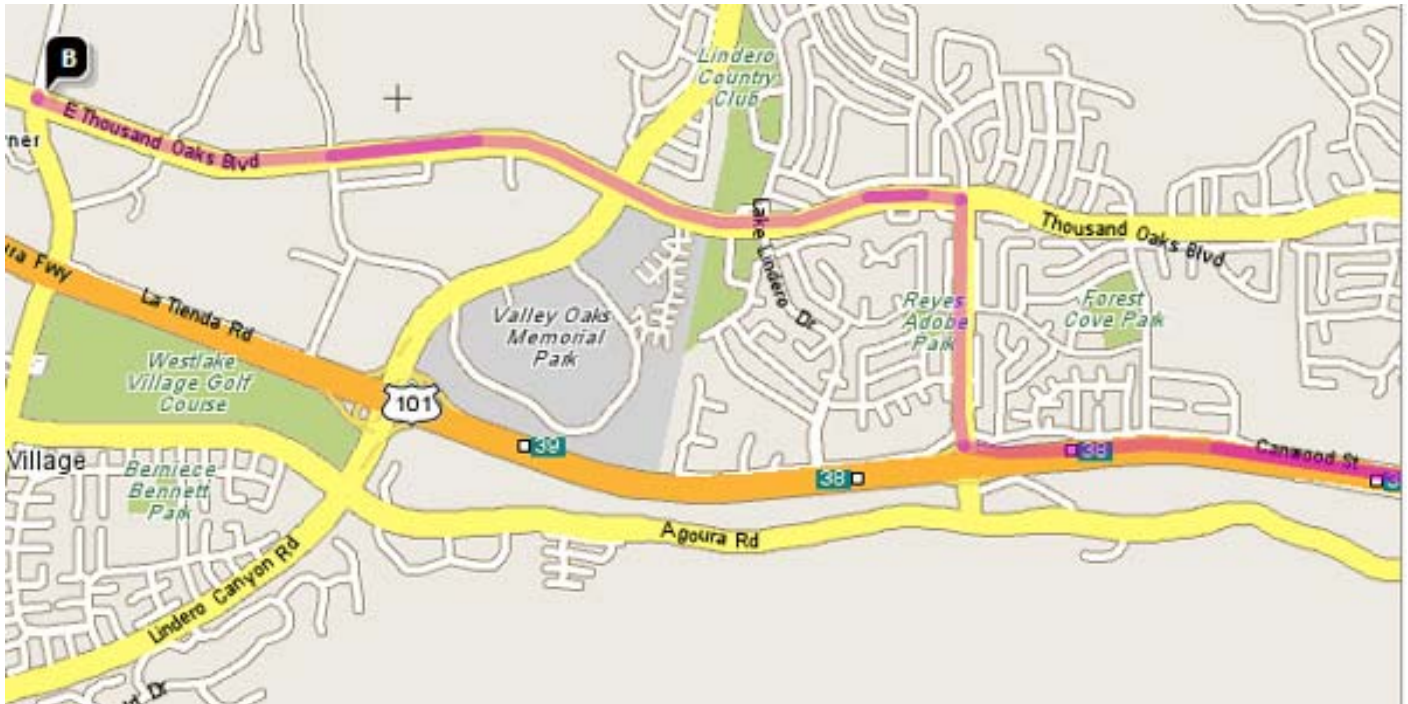

Saturday, February 24, 2007
2007 Westlake High School Show
@ Westlake High School in Westlake Village, California
Southern California Percussion Alliance (SCPA)

ITINERARY

TIME	EVENT
10:00 AM	Rehearsal
12:00 PM	Load Truck & Lunch
1:00 PM	Depart from Trabuco Hills High School
3:00 PM	Arrive at Westlake High School
3:30 PM	Warm-up
5:45 PM	Staging Area
6:00 PM	Performance
6:45 PM	Load Truck
7:00 PM	Dinner
9:00 PM	Awards
9:30 PM	Depart from Westlake High School
11:30 PM	Approximate arrival at Trabuco Hills High School

****** Please keep in mind, no schedule is sacred and always subject to change!!!***

DIRECTIONS FROM TRABUCO HILLS HIGH SCHOOL

Westlake High School
100 North Lakeview Canyon Road
Westlake Village, California 91362

Total Distance: 89.5 miles, Total Travel Time: 1 hours 20 mins

- Take I-5 Freeway North
- Take SR-134 Freeway West
- Continue onto US-101 Freeway North
- Exit Reyes Adobe Road (Exit #38) and turn right
- Turn left on Thousand Oaks Boulevard
- Turn right on North Lakeview Canyon Road
- Westlake High School will be on your right-hand side