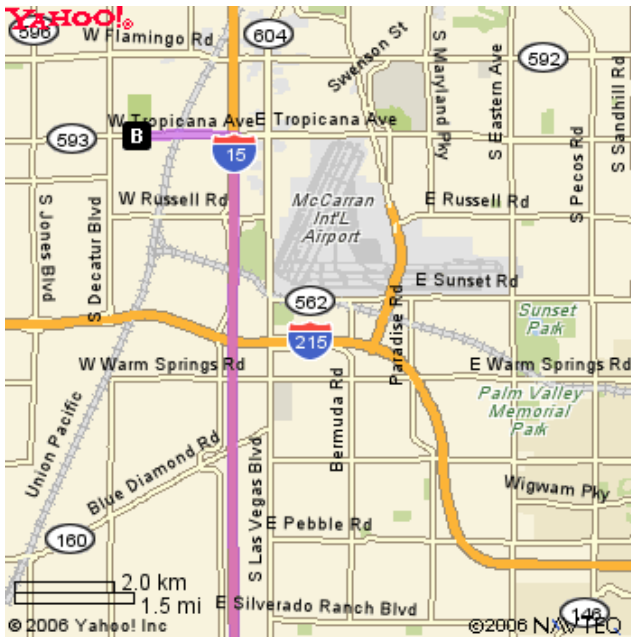

### **The Orleans Hotel & Casino 4500 West Tropicana Avenue Las Vegas, Nevada 89169-5420**

Distance: 264.8 miles Approximate Travel Time: 3 hours 36 mins

#### **THEN**

- Take the I-15 Freeway North
- Drive...Drive...Drive...
- Exit Tropicana Avenue / Frank Sinatra Drive (Exit #37) and turn left

## DIRECTIONS FROM THE ORLEANS HOTEL & CASINO

**Buca di Beppo**  
**412 East Flamingo Road**  
**Las Vegas, Nevada 89169-4813**  
Distance: 4.0 miles Approximate Travel Time: 6 mins

- Travel east on Tropicana Avenue
- Take the I-15 Freeway North
- Exit Flamingo Road (Exit #38) and turn right

## DIRECTIONS FROM ED W. CLARK HIGH SCHOOL

**Hampton Inn**  
**4975 Dean Martin Drive**  
**Las Vegas, Nevada 89118**

Distance: 3.6 miles Approximate Travel Time: 6 mins

- Travel east on Penwood Avenue
- Turn right on Valley View Boulevard
- Turn left on Spring Mountain Road
- Take I-15 Freeway South
- Exit Tropicana Avenue (Exit #37) and turn right
- Turn left on Dean Martin Drive