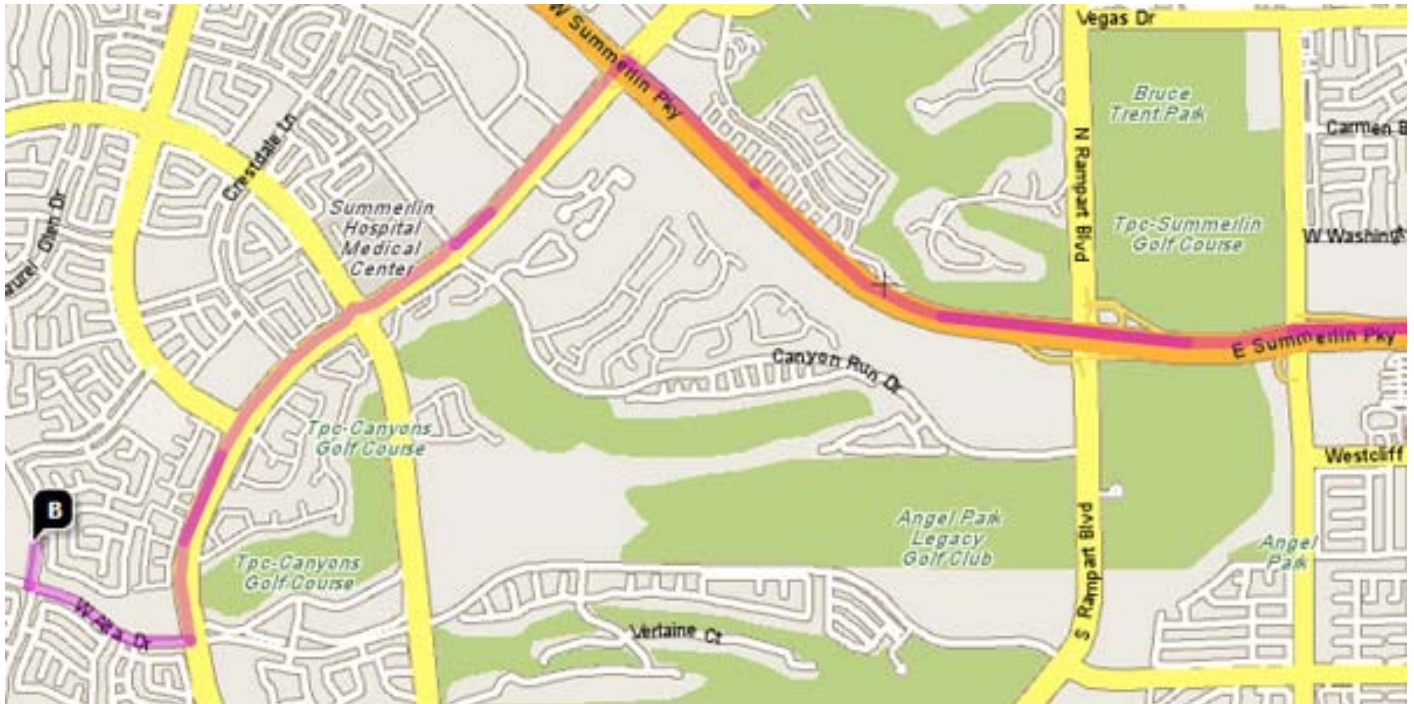

DIRECTIONS FROM TRABUCO HILLS HIGH SCHOOL

Palo Verde High School
333 South Pavilion Center Drive
Las Vegas, Nevada 89134

Total Distance: 280 miles, Total Travel Time: 3 hours 51 mins

Via The Toll Roads

- Take SR-241 Toll Road North towards Riverside
- The Tomato Springs Toll Plaza is $1.75 and the Windy Ridge Toll Plaza is $2.50
- Take SR-91 Freeway East towards Riverside

OR

Without The Toll Roads

- Take I-5 Freeway North towards Santa Ana
- Take SR-55 Freeway North
- Take SR-91 Freeway East towards Riverside

THEN

- Take the I-15 Freeway North
- Drive...Drive...Drive...
- Take US-95 Freeway North (Exit #42A)
- Exit Summerlin Parkway (Exit #81A)
- Exit Town Center Drive and turn left
- Turn right on Alta Drive
- Turn right on South Pavilion Center Drive
- Palo Verde High School Stadium will be on your left-hand side