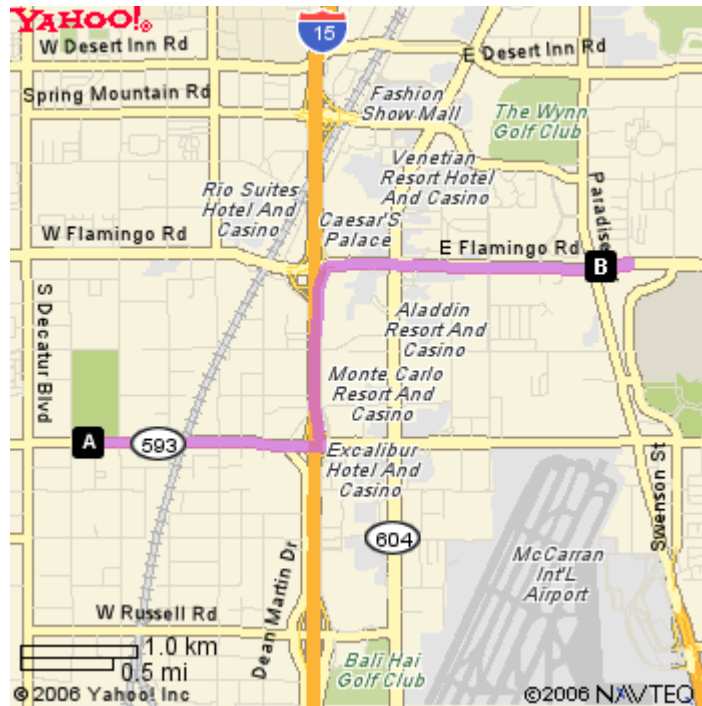

DIRECTIONS FROM THE ORLEANS HOTEL & CASINO

Buca di Beppo
412 East Flamingo Road
Las Vegas, Nevada 89169-4813
Distance: 4.0 miles Approximate Travel Time: 6 mins

- Travel east on Tropicana Avenue
- Take the I-15 Freeway North
- Exit Flamingo Road (Exit #38) and turn right