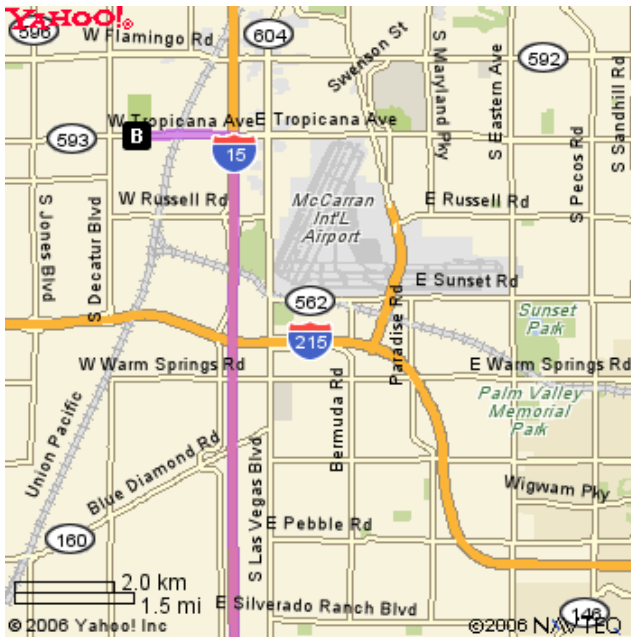

DIRECTIONS FROM TRABUCO HILLS HIGH SCHOOL

The Orleans Hotel & Casino 4500 West Tropicana Avenue Las Vegas, Nevada 89169-5420

Distance: 264.8 miles Approximate Travel Time: 3 hours 36 mins

Via The Toll Roads

- Take SR-241 Toll Road North towards Riverside
- The Tomato Springs Toll Plaza is \$1.75 and the Windy Ridge Toll Plaza is \$2.50
- Take SR-91 Freeway East towards Riverside

OR

Without The Toll Roads

- Take I-5 Freeway North towards Santa Ana
- Take SR-55 Freeway North
- Take SR-91 Freeway East towards Riverside

Distance: 4.0 miles Approximate Travel Time: 6 mins

- Travel east on Tropicana Avenue
- Take the I-15 Freeway North
- Exit Flamingo Road (Exit #38) and turn right

DIRECTIONS FROM ED W. CLARK HIGH SCHOOL

Hampton Inn
4975 Dean Martin Drive
Las Vegas, Nevada 89118

Distance: 3.6 miles Approximate Travel Time: 6 mins

- Travel east on Penwood Avenue
- Turn right on Valley View Boulevard
- Turn left on Spring Mountain Road
- Take I-15 Freeway South
- Exit Tropicana Avenue (Exit #37) and turn right
- Turn left on Dean Martin Drive