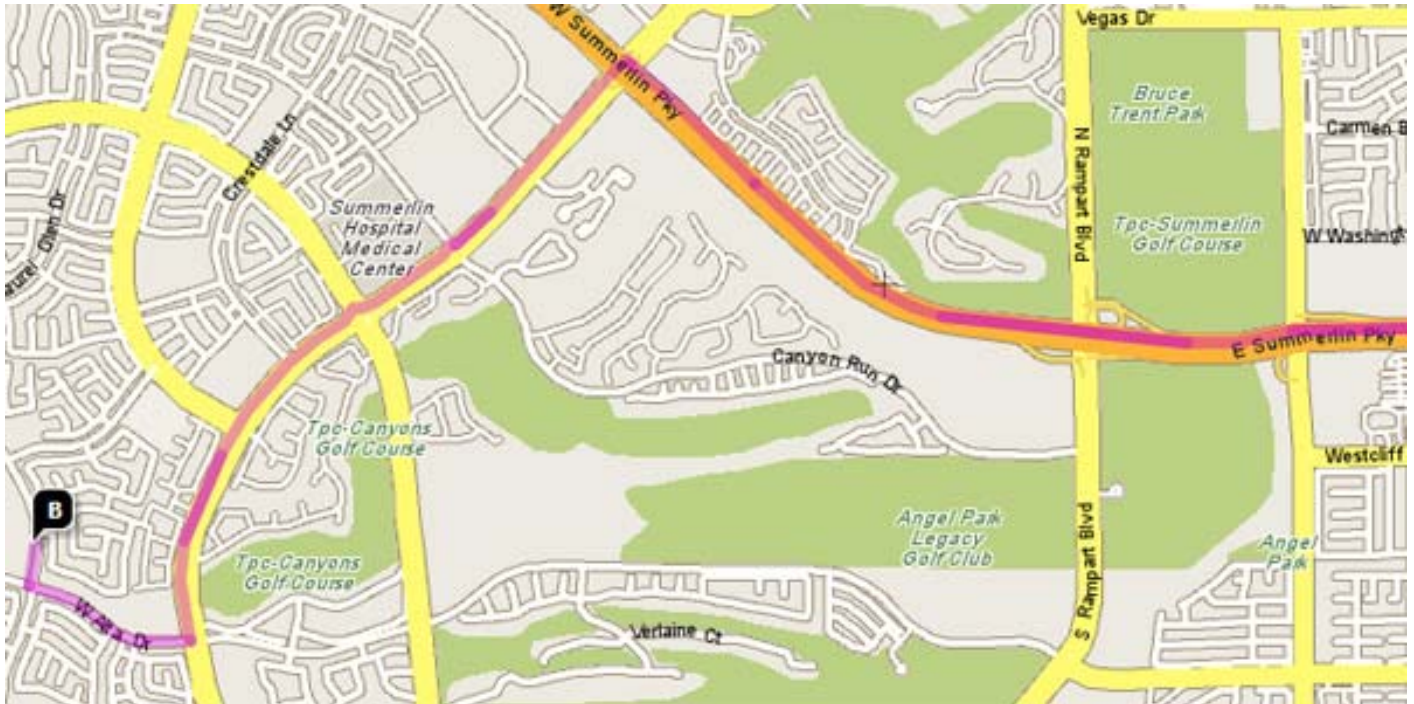

THEN

- Take the I-15 Freeway North
- Drive...Drive...Drive...
- Exit Tropicana Avenue / Frank Sinatra Drive (Exit #37) and turn left

DIRECTIONS FROM THE ORLEANS HOTEL & CASINO

Buca di Beppo
412 East Flamingo Road
Las Vegas, Nevada 89169-4813

Distance: 4.0 miles Approximate Travel Time: 6 mins

- Travel east on Tropicana Avenue
- Take the I-15 Freeway North
- Exit Flamingo Road (Exit #38) and turn right

DIRECTIONS FROM ED W. CLARK HIGH SCHOOL

Hampton Inn
4975 Dean Martin Drive
Las Vegas, Nevada 89118

Distance: 3.6 miles Approximate Travel Time: 6 mins

- Travel east on Penwood Avenue
- Turn right on Valley View Boulevard
- Turn left on Spring Mountain Road
- Take I-15 Freeway South
- Exit Tropicana Avenue (Exit #37) and turn right
- Turn left on Dean Martin Drive

DIRECTIONS FROM TRABUCO HILLS HIGH SCHOOL

Palo Verde High School
333 South Pavilion Center Drive
Las Vegas, Nevada 89134

Total Distance: 280 miles, Total Travel Time: 3 hours 51 mins

Via The Toll Roads

- Take SR-241 Toll Road North towards Riverside
- The Tomato Springs Toll Plaza is \$1.75 and the Windy Ridge Toll Plaza is \$2.50
- Take SR-91 Freeway East towards Riverside