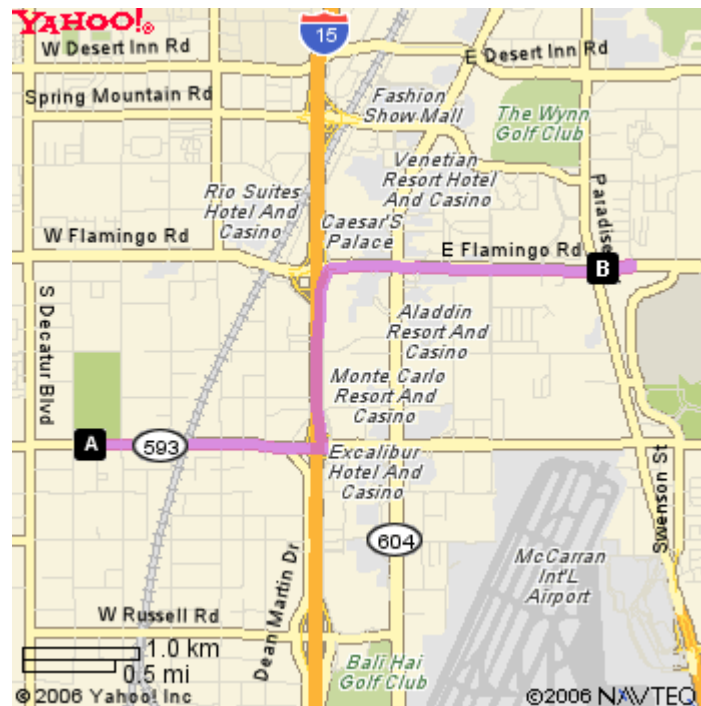

DIRECTIONS FROM THE ORLEANS HOTEL & CASINO

Buca di Beppo
412 East Flamingo Road
Las Vegas, Nevada 89169-4813

Distance: 4.0 miles Approximate Travel Time: 6 mins

- Travel east on Tropicana Avenue
- Take the I-15 Freeway North
- Exit Flamingo Road (Exit #38) and turn right