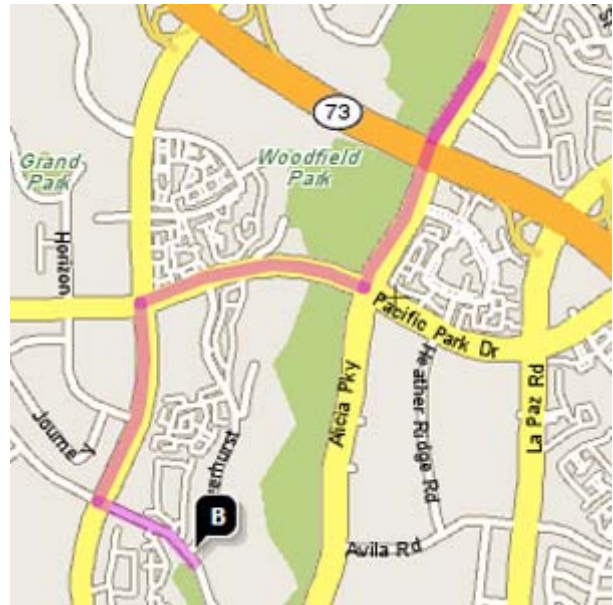

## DIRECTIONS FROM TRABUCO HILLS HIGH SCHOOL

**Aliso Niguel High School**  
**28000 Wolverine Way**  
**Aliso Viejo, California 92656-3385**  
Total Distance: 8.8 miles, Total Travel Time: 15 mins

- Take Alicia Parkway south towards the freeway
- Pass the I-5 Freeway
- Pass the SR-73 Toll Road
- Turn right on Pacific Park Drive
- Turn left on Aliso Creek Road
- Turn left on Wolverine Way
- Aliso Niguel High School will be on your left-hand side