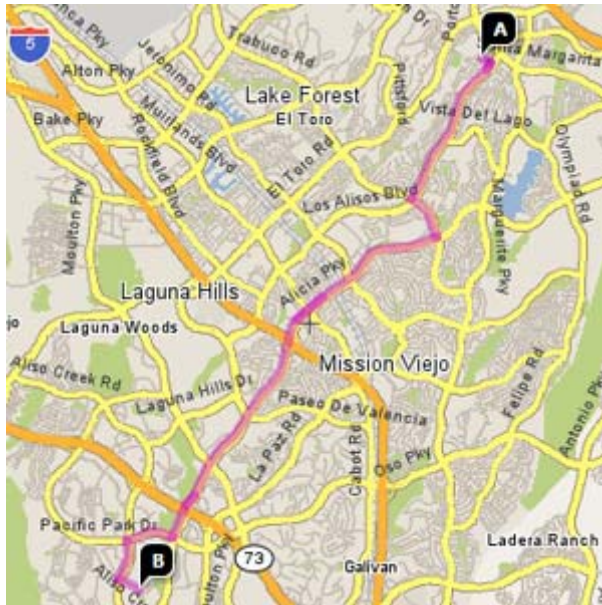

## DIRECTIONS FROM TRABUCO HILLS HIGH SCHOOL

**Aliso Niguel High School**  
**28000 Wolverine Way**  
**Aliso Viejo, California 92656-3385**  
Total Distance: 8.8 miles, Total Travel Time: 15 mins

- Take Alicia Parkway south towards the freeway
- Pass the I-5 Freeway
- Pass the SR-73 Toll Road
- Turn right on Pacific Park Drive
- Turn left on Aliso Creek Road
- Turn left on Wolverine Way
- Aliso Niguel High School will be on your left-hand side