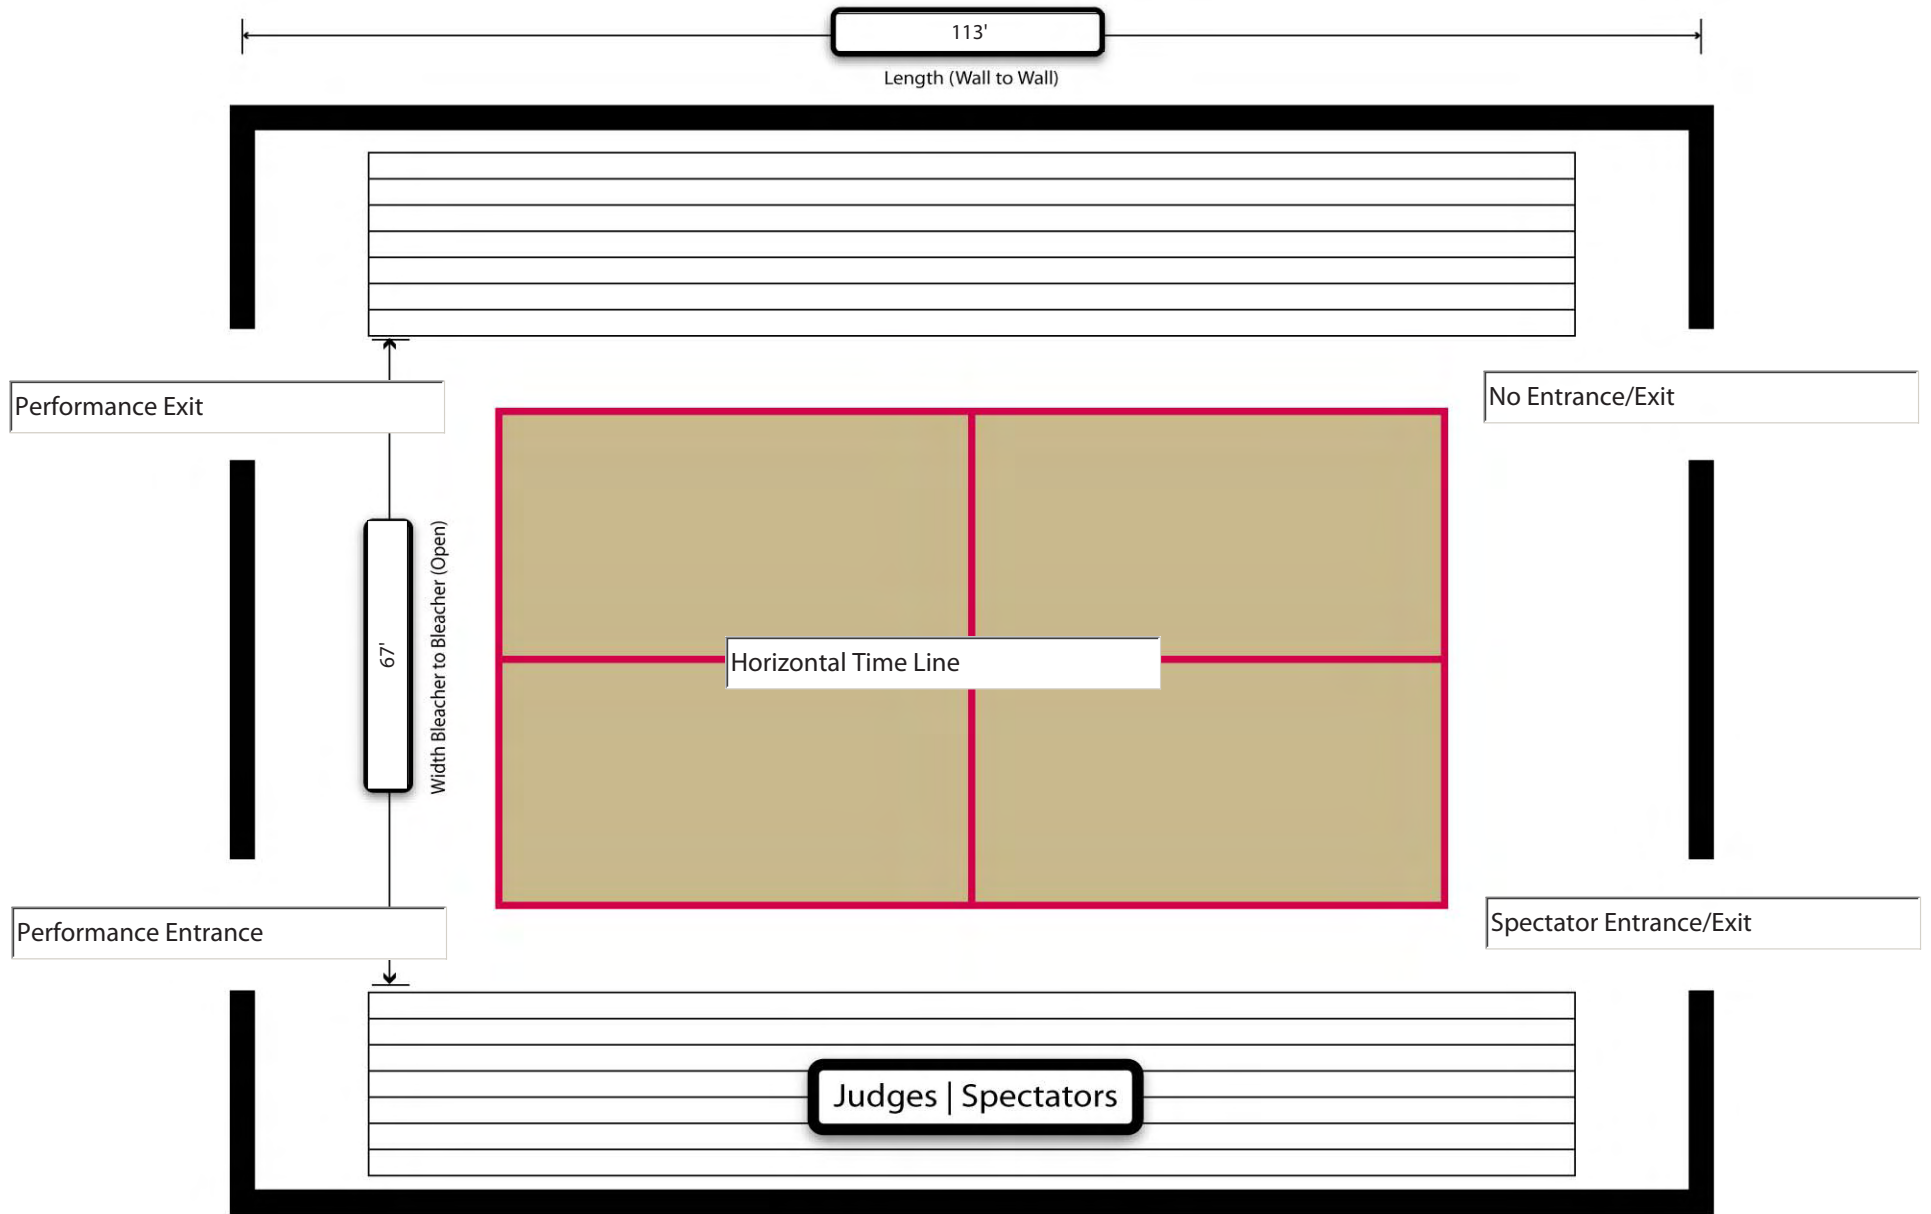

Please enter Gym Length (Wall to Wall), Width (Open Bleacher to Open Bleacher).

Select the appropriate box for each Entrance/Exit and Timing line.

Enter School/Site Information

Site Name

Phone Number

Address