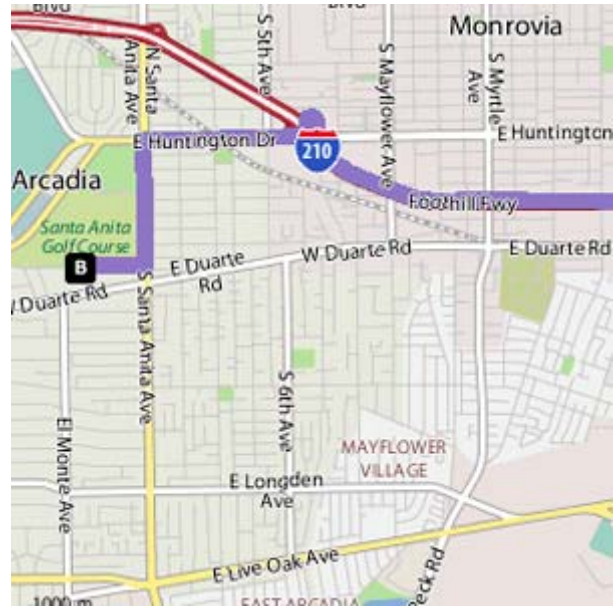

## DIRECTIONS FROM TRABUCO HILLS HIGH SCHOOL

### **Arcadia High School 180 Campus Drive Arcadia, California 91007**

Distance: 58.9 miles, Approximate Travel Time: 1 hour 3 mins

- Take I-5 Freeway North
- Take I-605 Freeway North
- Take I-210 Freeway West
- Exit Huntington Drive and turn right
- Turn left on Santa Anita Avenue
- Turn right on Campus Drive
- Arcadia High School is on your left-hand side