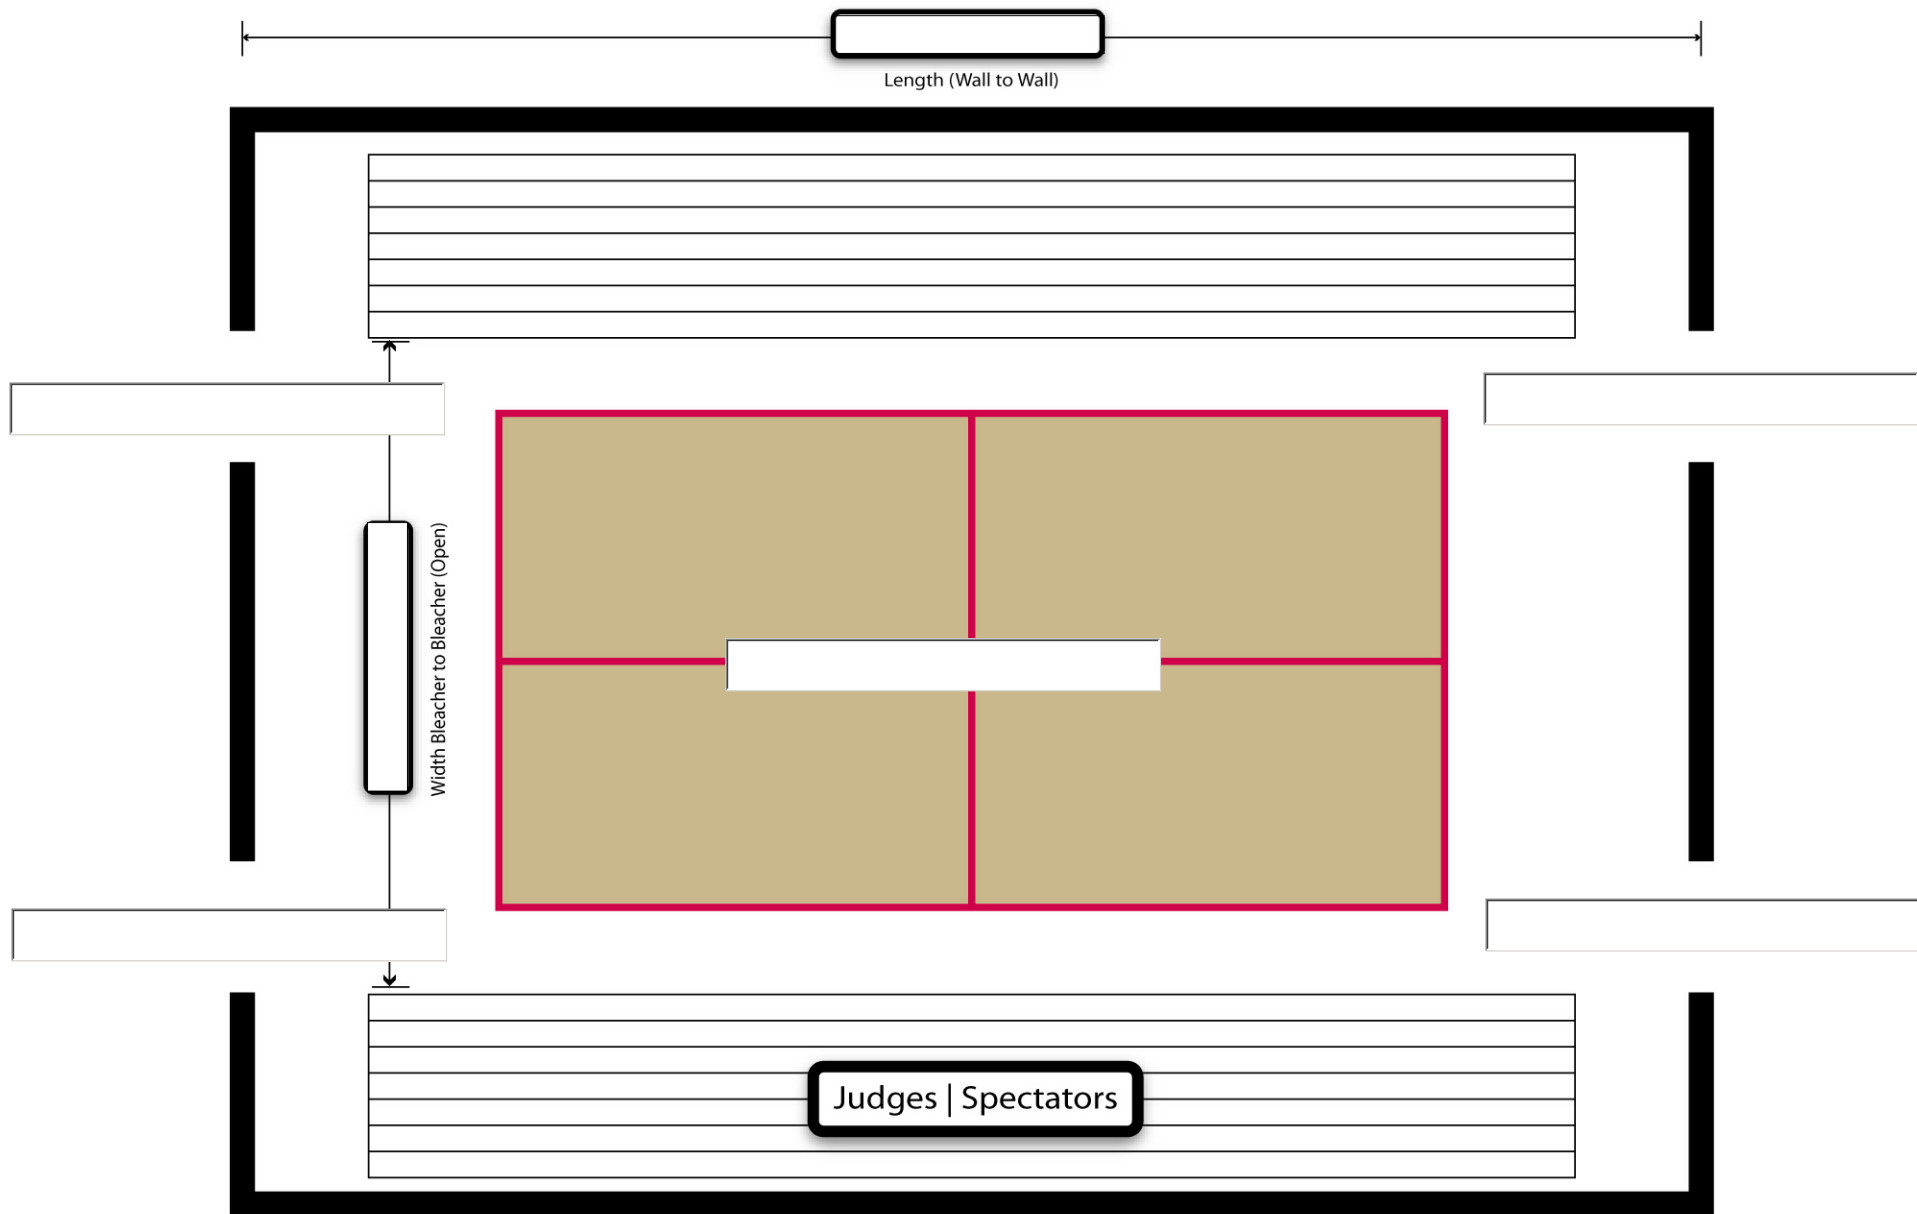

Please enter Gym Length (Wall to Wall), Width (Open Bleacher to Open Bleacher).

Select the appropriate box for each Entrance/Exit and Timing line.

Enter School/Site Information

Site Name

Phone Number

Address