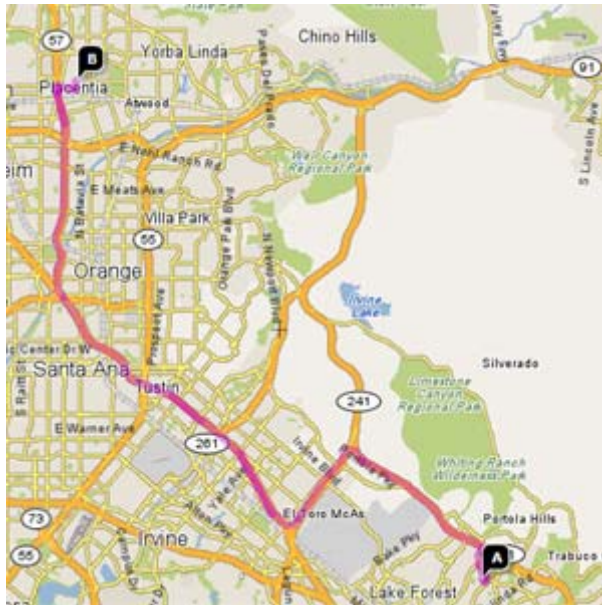

Saturday, March 15, 2008
2008 Valencia High School Show #2
@ Valencia High School in Placentia, California
Winter Guard Association of Southern California (WGASC)

ITINERARY

TIME	EVENT
10:00 AM	Rehearsal
4:00 PM	Load Floor and Equipment, Lunch, Change into Uniform
5:00 PM	Depart from Trabuco Hills High School
5:30 AM	Arrive at Valencia High School
6:45 PM	Warm-up
7:29 PM	Performance
10:00 PM	Awards
10:45 PM	Depart from Valencia High School
11:15 PM	Approximate arrival at Trabuco Hills High School

****** Please keep in mind, no schedule is sacred and always subject to change!!!***

DIRECTIONS FROM TRABUCO HILLS HIGH SCHOOL

Valencia High School
500 North Bradford Avenue
Placentia, California 92870

Total Distance: 27.5 miles, Total Travel Time: 26 mins

- Take I-5 Freeway North
- Take SR-57 Freeway North
- Exit Chapman Avenue (Exit #6B) in Fullerton and turn right
- Turn left on Bradford Avenue
- Valencia High School will be on your right-hand side

Saturday, March 15, 2008
2008 Valencia High School Show #2
@ Valencia High School in Placentia, California
Winter Guard Association of Southern California (WGASC)