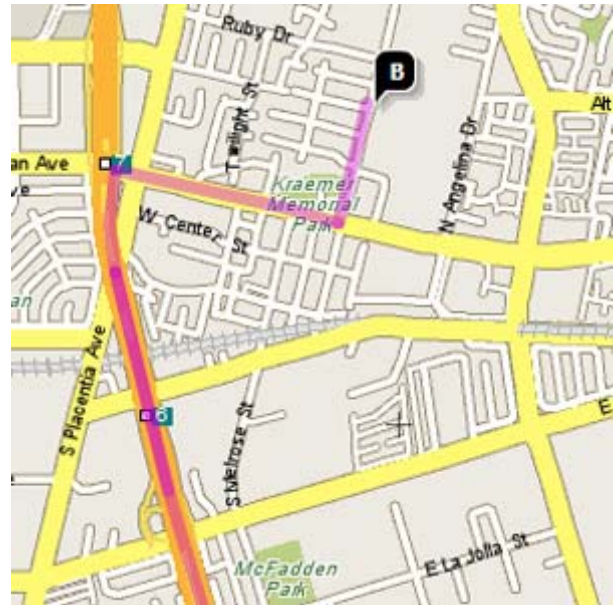

Saturday, March 15, 2008
2008 Valencia High School Show #2
@ Valencia High School in Placentia, California
Winter Guard Association of Southern California (WGASC)

ITINERARY

TIME	EVENT
10:00 AM	Rehearsal
4:00 PM	Load Floor and Equipment, Lunch, Change into Uniform
5:00 PM	Depart from Trabuco Hills High School
5:30 AM	Arrive at Valencia High School
6:45 PM	Warm-up
7:29 PM	Performance
10:00 PM	Awards
10:45 PM	Depart from Valencia High School
11:15 PM	Approximate arrival at Trabuco Hills High School

****** Please keep in mind, no schedule is sacred and always subject to change!!!***

DIRECTIONS FROM TRABUCO HILLS HIGH SCHOOL

Valencia High School
500 North Bradford Avenue
Placentia, California 92870

Total Distance: 27.5 miles, Total Travel Time: 26 mins

- Take I-5 Freeway North
- Take SR-57 Freeway North
- Exit Chapman Avenue (Exit #6B) in Fullerton and turn right
- Turn left on Bradford Avenue
- Valencia High School will be on your right-hand side

Saturday, March 15, 2008
2008 Valencia High School Show #2
@ Valencia High School in Placentia, California
Winter Guard Association of Southern California (WGASC)