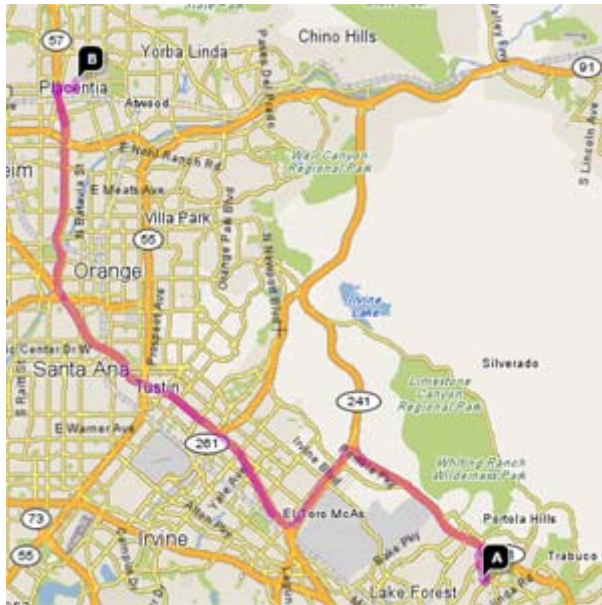

## DIRECTIONS FROM TRABUCO HILLS HIGH SCHOOL

**Valencia High School**  
**500 North Bradford Avenue**  
**Placentia, California 92870**

Total Distance: 27.5 miles, Total Travel Time: 26 mins

- Take I-5 Freeway North
- Take SR-57 Freeway North
- Exit Chapman Avenue (Exit #6B) in Fullerton and turn right
- Turn left on Bradford Avenue
- Valencia High School will be on your right-hand side