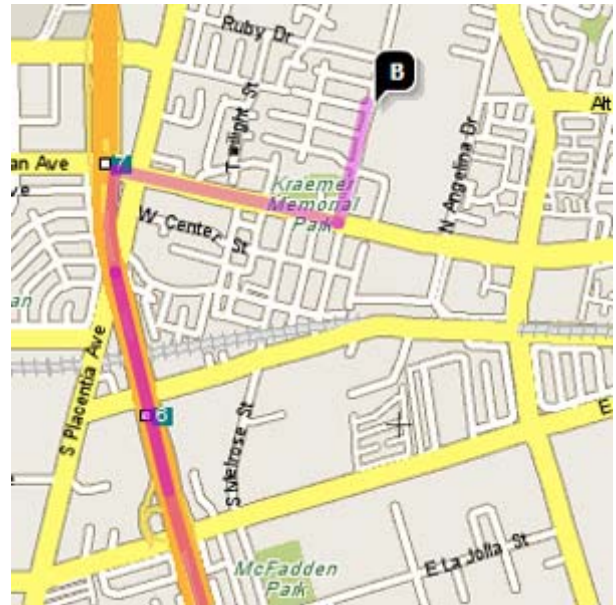

## DIRECTIONS FROM TRABUCO HILLS HIGH SCHOOL

**Valencia High School**  
**500 North Bradford Avenue**  
**Placentia, California 92870**

Total Distance: 27.5 miles, Total Travel Time: 26 mins

- Take I-5 Freeway North
- Take SR-57 Freeway North
- Exit Chapman Avenue (Exit #6B) in Fullerton and turn right
- Turn left on Bradford Avenue
- Valencia High School will be on your right-hand side