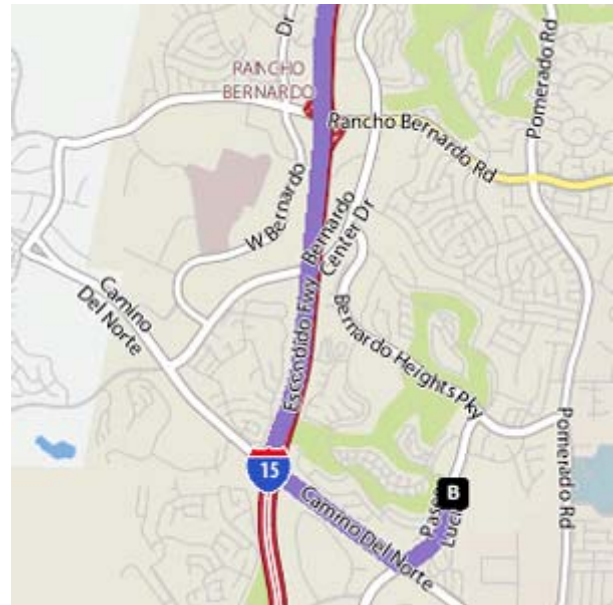

Saturday, March 1, 2008 & Sunday, March 2, 2008
2008 Winter Guard International San Diego Regional
@ Rancho Bernardo High School in San Diego, California
Winter Guard International (WGI)

ITINERARY

Saturday, March 1, 2008

Sunday, March 2, 2008

TIME	EVENT
5:45 AM	Report
6:00 AM	Depart from Trabuco Hills High School
8:00 AM	Arrive at Rancho Bernardo High School
9:00 AM	Finals Performances Begin
<i>TBA*</i>	<i>Warm-up</i>
<i>TBA*</i>	<i>Body</i>
<i>TBA*</i>	<i>Equipment</i>
<i>TBA*</i>	<i>Staging Area</i>
<i>TBA*</i>	<i>Finals Performance</i>
11:00 AM	Watch rest of finals
4:00 PM	Awards
4:45 PM	Depart from Rancho Bernardo High School
6:45 PM	Approximate arrival at Trabuco Hills High School

* **Based on our preliminary performance score**

*** **Please keep in mind, no schedule is sacred and always subject to change!!!**

DIRECTIONS FROM TRABUCO HILLS HIGH SCHOOL

Rancho Bernardo High School 13010 Paseo Lucido San Diego, California 92128

Distance: 71.5 miles, Approximate Travel Time: 1 hour 16 mins

- Take I-5 Freeway South
- Take SR-78 Freeway East
- Take I-15 Freeway South
- Exit Camino del Norte (Exit #22) and turn left
- Turn left on Paseo Lucido
- Rancho Bernardo High School is on your right-hand side