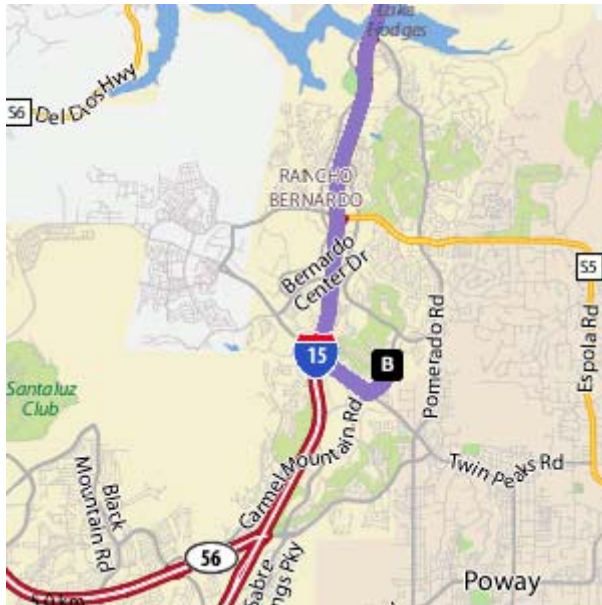

Saturday, March 1, 2008 & Sunday, March 2, 2008
2008 Winter Guard International San Diego Regional
@ Rancho Bernardo High School in San Diego, California
Winter Guard International (WGI)

ITINERARY

Saturday, March 1, 2008

* **Based on our preliminary performance score**

*** **Please keep in mind, no schedule is sacred and always subject to change!!!**

DIRECTIONS FROM TRABUCO HILLS HIGH SCHOOL

Rancho Bernardo High School 13010 Paseo Lucido San Diego, California 92128

Distance: 71.5 miles, Approximate Travel Time: 1 hour 16 mins

- Take I-5 Freeway South
- Take SR-78 Freeway East
- Take I-15 Freeway South
- Exit Camino del Norte (Exit #22) and turn left
- Turn left on Paseo Lucido
- Rancho Bernardo High School is on your right-hand side