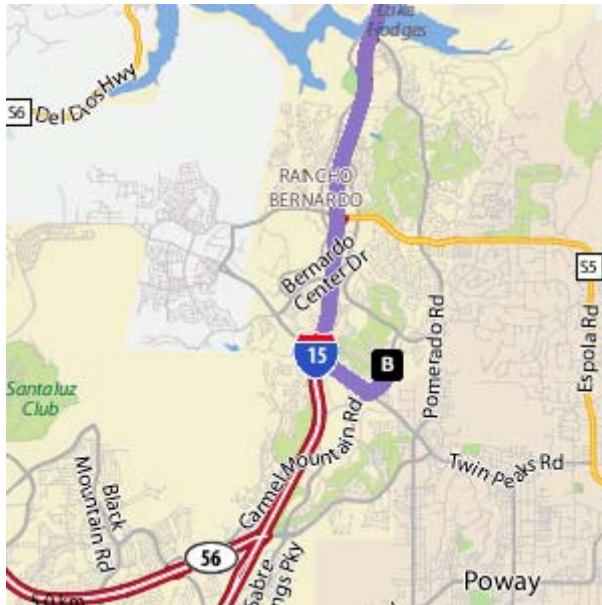

DIRECTIONS FROM TRABUCO HILLS HIGH SCHOOL

Rancho Bernardo High School 13010 Paseo Lucido San Diego, California 92128

Distance: 71.5 miles, Approximate Travel Time: 1 hour 16 mins

- Take I-5 Freeway South
- Take SR-78 Freeway East
- Take I-15 Freeway South
- Exit Camino del Norte (Exit #22) and turn left
- Turn left on Paseo Lucido
- Rancho Bernardo High School is on your right-hand side