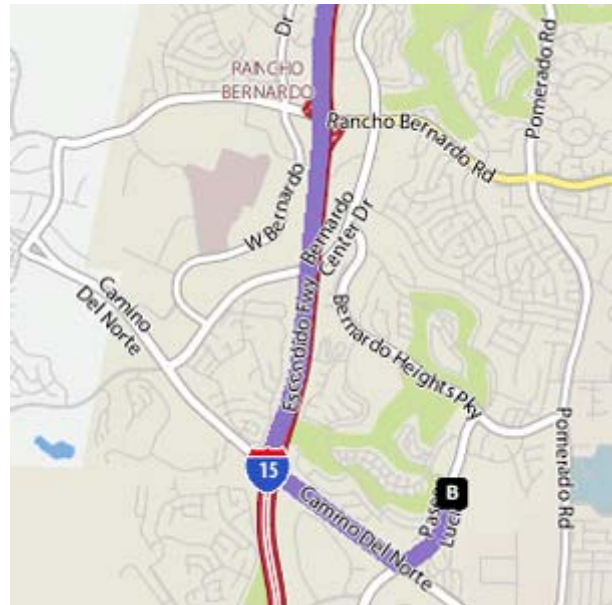

DIRECTIONS FROM TRABUCO HILLS HIGH SCHOOL

Rancho Bernardo High School 13010 Paseo Lucido San Diego, California 92128

Distance: 71.5 miles, Approximate Travel Time: 1 hour 16 mins

- Take I-5 Freeway South
- Take SR-78 Freeway East
- Take I-15 Freeway South
- Exit Camino del Norte (Exit #22) and turn left
- Turn left on Paseo Lucido
- Rancho Bernardo High School is on your right-hand side