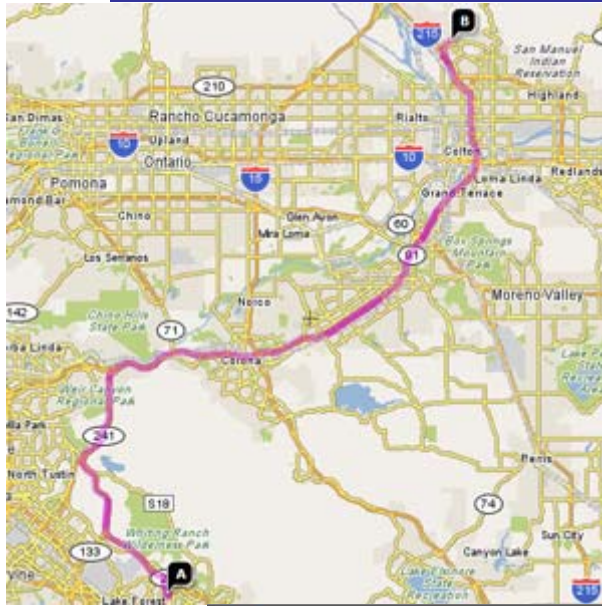

**Sunday, March 30, 2008**

<b>TIME</b>	<b>EVENT</b>
6:00 AM	Depart from Trabuco Hills High School
8:00 AM	Arrive at California State University, San Bernardino
<b>9:00 AM</b>	<b>Finals Performances Begin</b>
TBA*	Warm-up
TBA*	Body
TBA*	Equipment
TBA*	Staging Area
TBA*	Finals Performance
11:00 AM	Watch rest of finals
3:00 PM	Awards
3:45 PM	Depart from California State University, San Bernardino
5:45 PM	Approximate arrival at Trabuco Hills High School

## California State University, San Bernardino (CSUSB)

5500 University Parkway

San Bernardino, California 92407

Total Distance: 58 miles, Total Travel Time: 51 mins

### Via The Toll Roads

- Take SR-241 Toll Road North towards Riverside
- The Tomato Springs Toll Plaza is \$1.75 and the Windy Ridge Toll Plaza is \$2.50
- Take SR-91 Freeway East towards Riverside

### Without The Toll Roads

- Take I-5 Freeway North towards Santa Ana
- Take SR-55 Freeway North
- Take SR-91 Freeway East towards Riverside
- Continue on I-215 Freeway North
- Exit University Parkway and turn right
- Travel one mile and you are at the main entrance to the campus
- Turn right on Northpark Boulevard
- Coussoulis Arena will be on your left-hand side, in the back corner of the campus