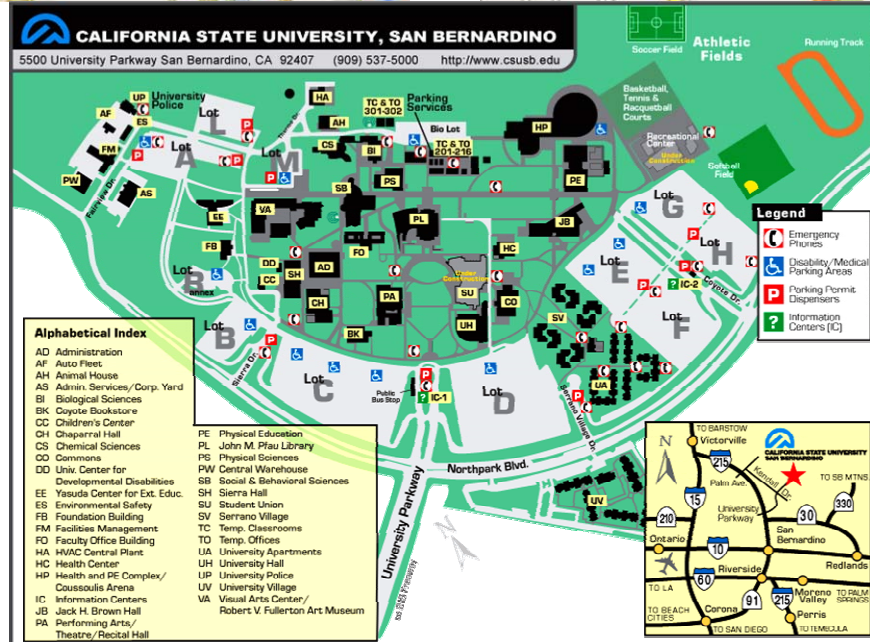

DIRECTIONS FROM TRABUCO HILLS HIGH SCHOOL

California State University, San Bernardino (CSUSB)

5500 University Parkway

San Bernardino, California 92407

Total Distance: 58 miles, Total Travel Time: 51 mins

Via The Toll Roads

- Take SR-241 Toll Road North towards Riverside
- The Tomato Springs Toll Plaza is $1.75 and the Windy Ridge Toll Plaza is $2.50
- Take SR-91 Freeway East towards Riverside

Without The Toll Roads

- Take I-5 Freeway North towards Santa Ana
- Take SR-55 Freeway North
- Take SR-91 Freeway East towards Riverside
- Continue on I-215 Freeway North
- Exit University Parkway and turn right
- Travel one mile and you are at the main entrance to the campus
- Turn right on Northpark Boulevard
- Coussoulis Arena will be on your left-hand side, in the back corner of the campus