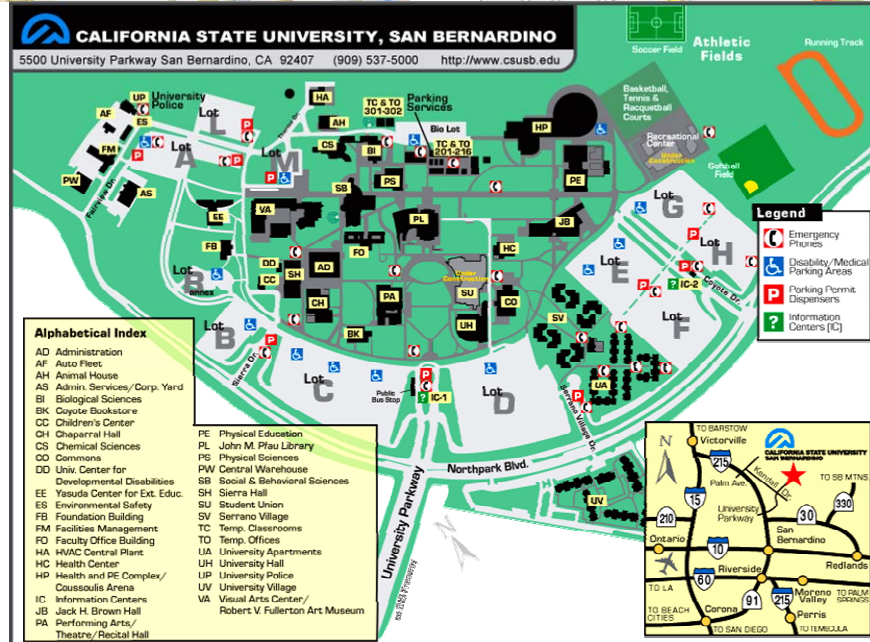

DIRECTIONS FROM TRABUCO HILLS HIGH SCHOOL

California State University, San Bernardino (CSUSB)

5500 University Parkway

San Bernardino, California 92407

Total Distance: 58 miles, Total Travel Time: 51 mins

Via The Toll Roads

- Take SR-241 Toll Road North towards Riverside
- The Tomato Springs Toll Plaza is \$1.75 and the Windy Ridge Toll Plaza is \$2.50
- Take SR-91 Freeway East towards Riverside

Without The Toll Roads

- Take I-5 Freeway North towards Santa Ana
- Take SR-55 Freeway North
- Take SR-91 Freeway East towards Riverside
- Continue on I-215 Freeway North
- Exit University Parkway and turn right
- Travel one mile and you are at the main entrance to the campus
- Turn right on Northpark Boulevard
- Cousoulis Arena will be on your left-hand side, in the back corner of the campus