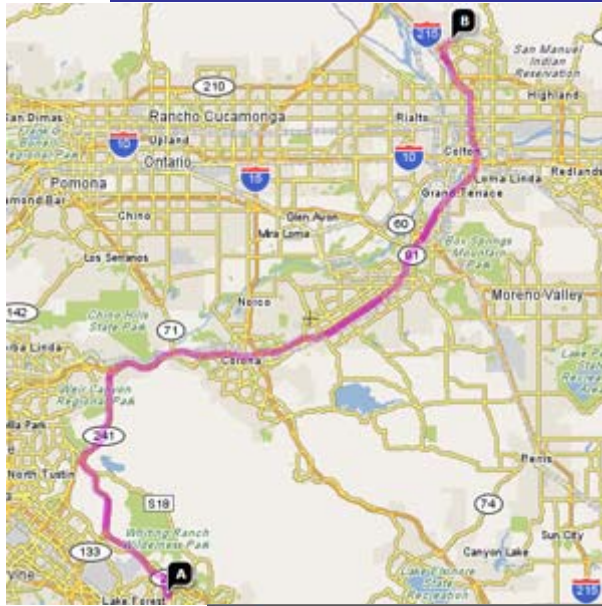

DIRECTIONS FROM TRABUCO HILLS HIGH SCHOOL

California State University, San Bernardino (CSUSB)

5500 University Parkway

San Bernardino, California 92407

Total Distance: 58 miles, Total Travel Time: 51 mins

Via The Toll Roads

- Take SR-241 Toll Road North towards Riverside
- The Tomato Springs Toll Plaza is \$1.75 and the Windy Ridge Toll Plaza is \$2.50
- Take SR-91 Freeway East towards Riverside

Without The Toll Roads

- Take I-5 Freeway North towards Santa Ana
- Take SR-55 Freeway North
- Take SR-91 Freeway East towards Riverside
- Continue on I-215 Freeway North
- Exit University Parkway and turn right
- Travel one mile and you are at the main entrance to the campus
- Turn right on Northpark Boulevard
- Cousoulis Arena will be on your left-hand side, in the back corner of the campus