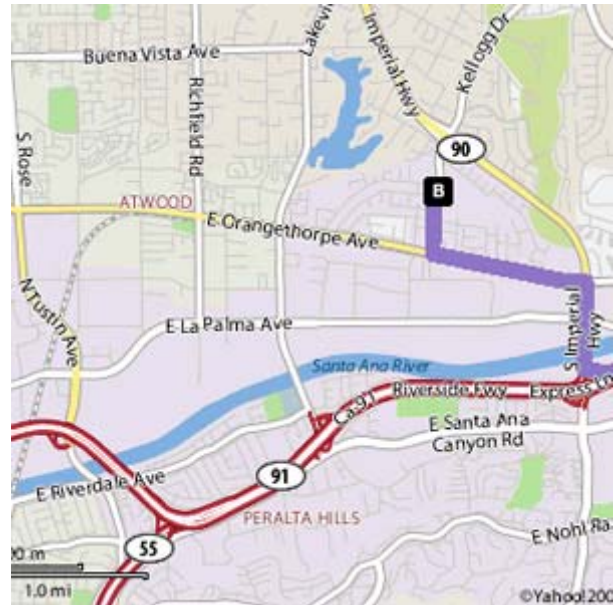

DIRECTIONS FROM TRABUCO HILLS HIGH SCHOOL

Esperanza High School
1830 North Kellogg Drive
Anaheim, California 92807-1298

Distance: 24.7 miles, Approximate Travel Time: 29 mins

Via The Toll Roads

- Take SR-241 Toll Road North towards Riverside
- The Tomato Springs Toll Plaza is \$1.75 and the Windy Ridge Toll Plaza is \$2.50
- Take SR-91 Freeway West
- Exit Imperial Highway (Exit #36) and turn right
- Turn left on Orangethorpe Avenue
- Turn right on Kellogg Drive
- Esperanza High School is on your right-hand side

Without The Toll Roads

- Take I-5 Freeway North towards Santa Ana
- Take SR-55 Freeway North
- Take SR-91 Freeway East towards Riverside
- Exit Imperial Highway (Exit #36) and turn left
- Turn left on Orangethorpe Avenue
- Turn right on Kellogg Drive
- Esperanza High School is on your right-hand side