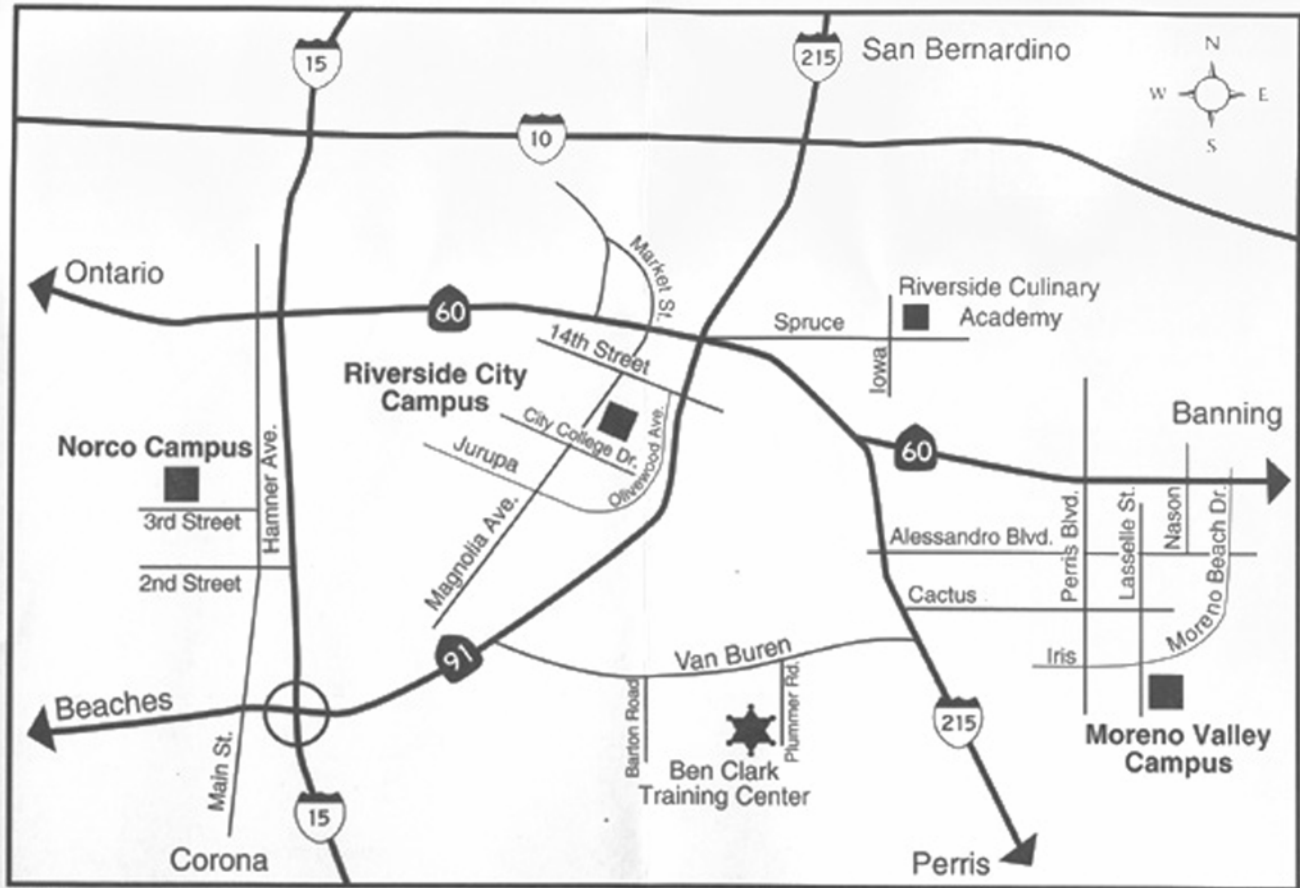

DIRECTIONS FROM TRABUCO HILLS HIGH SCHOOL

RIVERSIDE COMMUNITY COLLEGE Riverside City Campus

4800 Magnolia Avenue • Riverside, CA 92506
(909) 222-8000 • Fax (909) 222-8036

Distance: 41.3 miles Approximate Travel Time: 47 mins

Via The Toll Roads

- Take SR-241 Toll Road North towards Riverside
- The Tomato Springs Toll Plaza is $1.75 and the Windy Ridge Toll Plaza is $2.50
- Take SR-91 Freeway East towards Riverside
- Pass the I-15 Freeway
- Exit 14th Street and turn left
- The 2nd light will be Olivewood Avenue and turn left
- The 2nd light will be City College Drive and turn right

Without The Toll Roads

- Take I-5 Freeway North towards Santa Ana
- Take SR-55 Freeway North
- Take SR-91 Freeway East towards Riverside
- Pass the I-15 Freeway
- Exit 14th Street and turn left
- The 2nd light will be Olivewood Avenue and turn left
- The 2nd light will be City College Drive and turn right