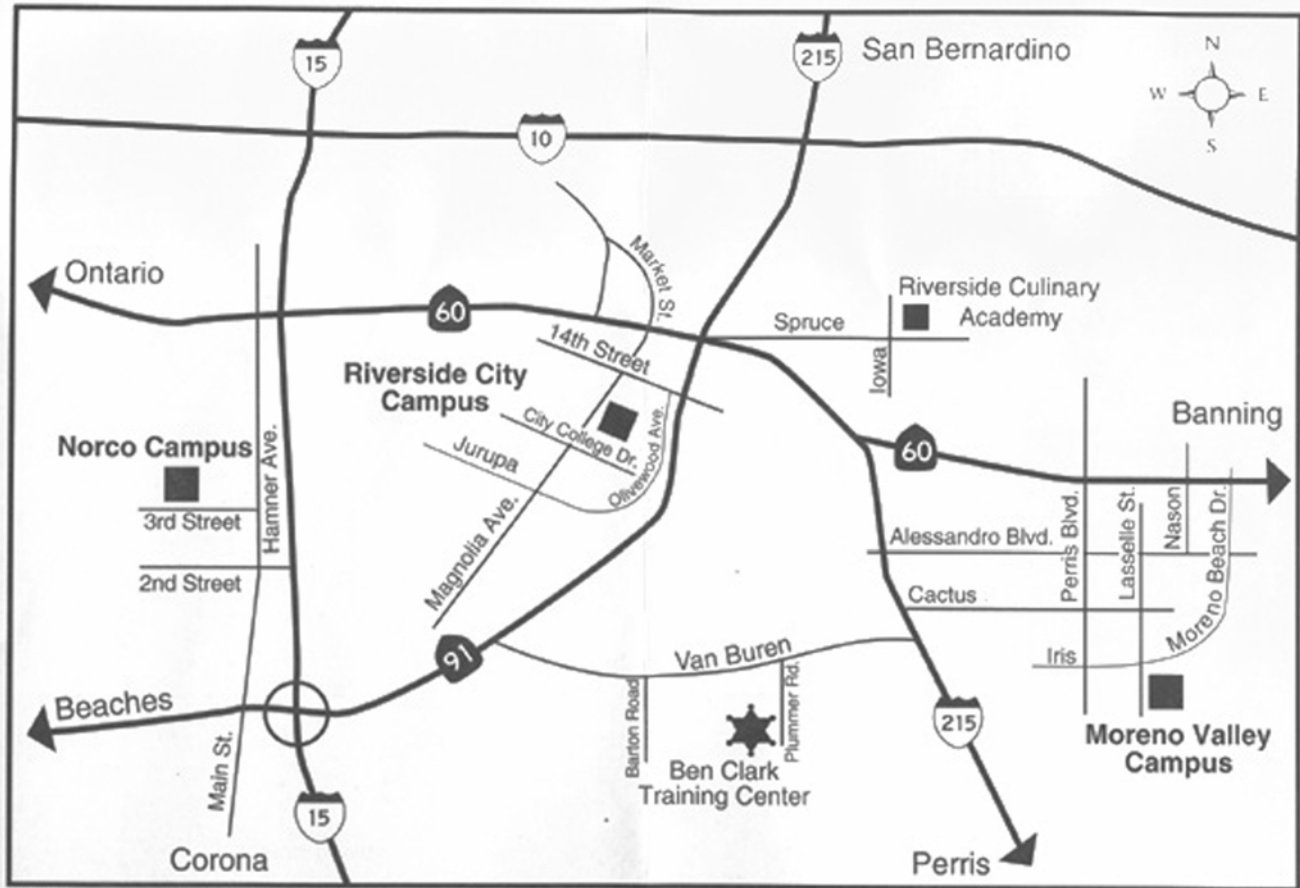

DIRECTIONS FROM TRABUCO HILLS HIGH SCHOOL

RIVERSIDE COMMUNITY COLLEGE Riverside City Campus

4800 Magnolia Avenue • Riverside, CA 92506
(909) 222-8000 • Fax (909) 222-8036

Distance: 41.3 miles Approximate Travel Time: 47 mins

Via The Toll Roads

- Take SR-241 Toll Road North towards Riverside
- The Tomato Springs Toll Plaza is \$1.75 and the Windy Ridge Toll Plaza is \$2.50
- Take SR-91 Freeway East towards Riverside
- Pass the I-15 Freeway
- Exit 14th Street and turn left
- The 2nd light will be Olivewood Avenue and turn left
- The 2nd light will be City College Drive and turn right

Without The Toll Roads

- Take I-5 Freeway North towards Santa Ana
- Take SR-55 Freeway North
- Take SR-91 Freeway East towards Riverside
- Pass the I-15 Freeway
- Exit 14th Street and turn left
- The 2nd light will be Olivewood Avenue and turn left
- The 2nd light will be City College Drive and turn right