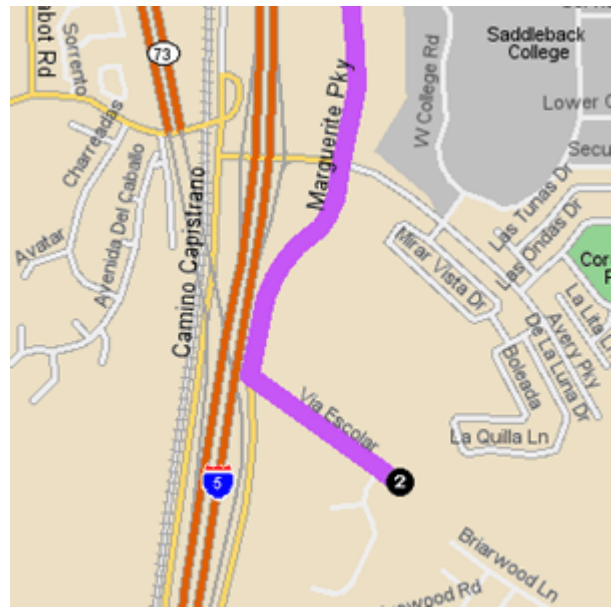

DIRECTIONS FROM TRABUCO HILLS HIGH SCHOOL

Capistrano Valley High School
26301 Via Escolar
Mission Viejo, California 92692-3953
Distance: 8.9 miles Approximate Travel Time: 16 mins

- Turn right on Marguerite Parkway
- Turn left on Via Escolar
- Capistrano Valley High School is on your left-hand side