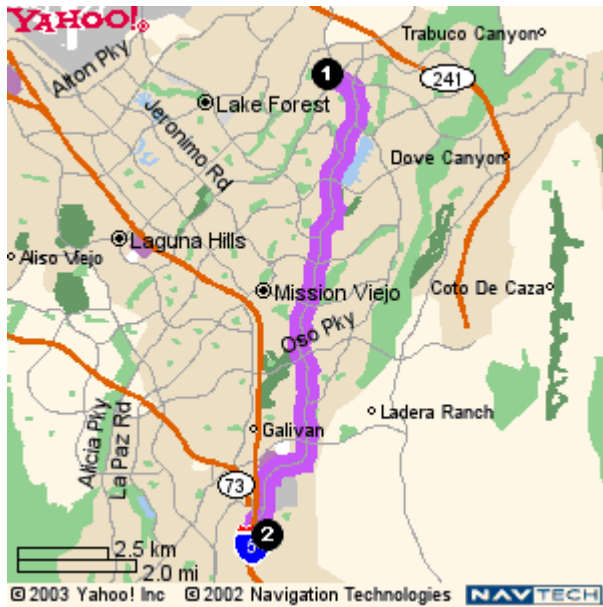

DIRECTIONS FROM TRABUCO HILLS HIGH SCHOOL

Capistrano Valley High School
26301 Via Escolar
Mission Viejo, California 92692-3953
Distance: 8.9 miles Approximate Travel Time: 16 mins

- Turn right on Marguerite Parkway
- Turn left on Via Escolar
- Capistrano Valley High School is on your left-hand side