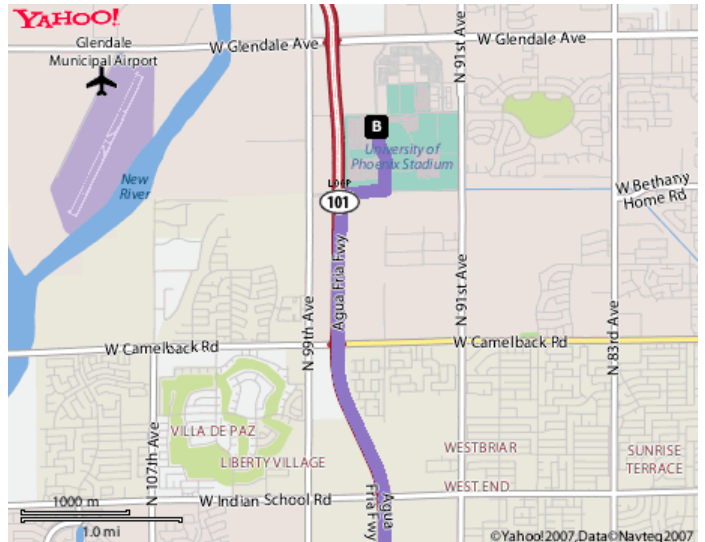

DIRECTIONS FROM RADISSON HOTEL PHOENIX AIRPORT NORTH

University of Phoenix Stadium 1 Cardinals Drive Glendale, AZ 85305

Distance: 21.7 miles, Approximate Travel Time: 25 mins

- Travel north on 44th Street
- Take AZ-202 Freeway West
- Take I-10 Freeway West
- Take AZ-101 Freeway North (Exit #133B)
- Exit Bethany Home Road (Exit #6) and turn right
- Turn left on 95th Street
- Turn right on Cardinals Drive