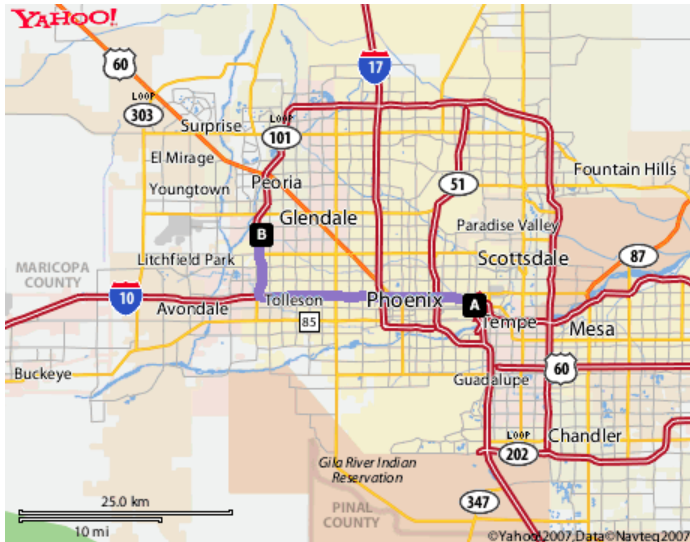

DIRECTIONS FROM RADISSON HOTEL PHOENIX AIRPORT NORTH

University of Phoenix Stadium 1 Cardinals Drive Glendale, AZ 85305

Distance: 21.7 miles, Approximate Travel Time: 25 mins

- Travel north on 44th Street
- Take AZ-202 Freeway West
- Take I-10 Freeway West
- Take AZ-101 Freeway North (Exit #133B)
- Exit Bethany Home Road (Exit #6) and turn right
- Turn left on 95th Street
- Turn right on Cardinals Drive