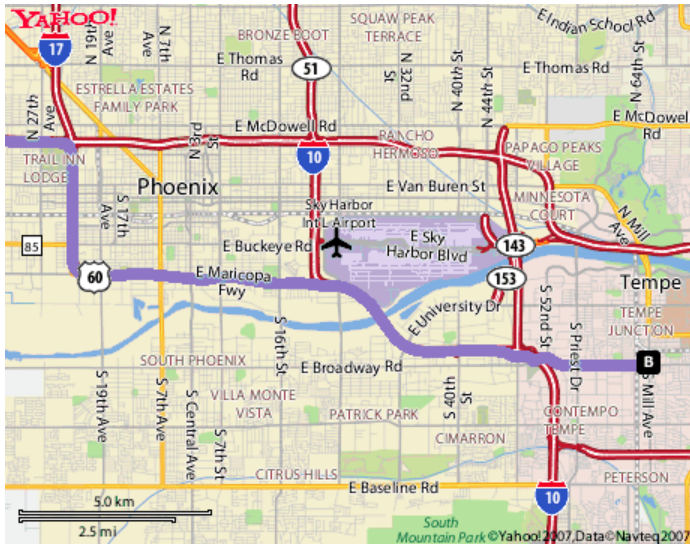

## DIRECTIONS FROM TRABUCO HILLS HIGH SCHOOL

**Tempe High School**  
**1730 South Mill Avenue**  
**Tempe, AZ 85281**

Distance: 371 miles, Approximate Travel Time: 5 hours 25 mins

- Take I-5 Freeway North
- Take SR-55 Freeway North
- Take SR-91 Freeway East
- Take I-15 Freeway North
- Take SR-60 Freeway East
- Take I-10 Freeway East
- Take I-17 Freeway South (Exit #143B)
- Take the Globe/Tucson exit on I-10 Freeway East
- Exit 48 Street/Broadway Road East (Exit #153)
- Turn left onto Broadway Road
- Turn left on Mill Avenue
- Eleanor Roosevelt High School will be on your right-hand side