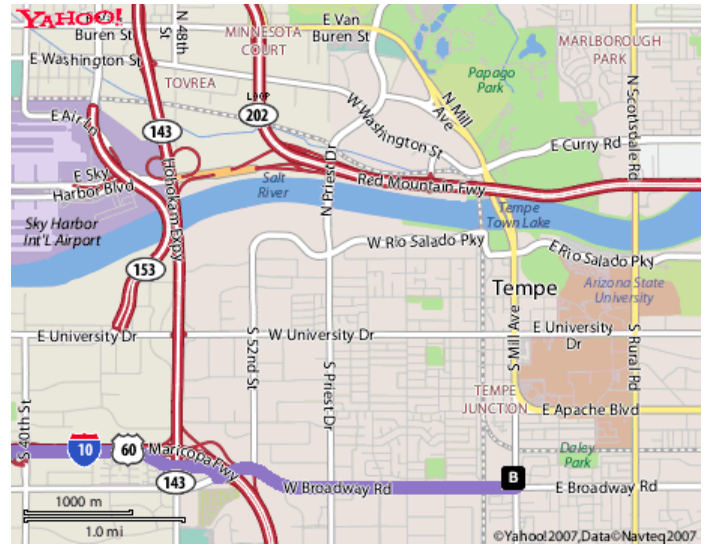

## DIRECTIONS FROM TRABUCO HILLS HIGH SCHOOL

**Tempe High School**  
**1730 South Mill Avenue**  
**Tempe, AZ 85281**

Distance: 371 miles, Approximate Travel Time: 5 hours 25 mins

- Take I-5 Freeway North
- Take SR-55 Freeway North
- Take SR-91 Freeway East
- Take I-15 Freeway North
- Take SR-60 Freeway East
- Take I-10 Freeway East
- Take I-17 Freeway South (Exit #143B)
- Take the Globe/Tucson exit on I-10 Freeway East
- Exit 48 Street/Broadway Road East (Exit #153)
- Turn left onto Broadway Road
- Turn left on Mill Avenue
- Eleanor Roosevelt High School will be on your right-hand side