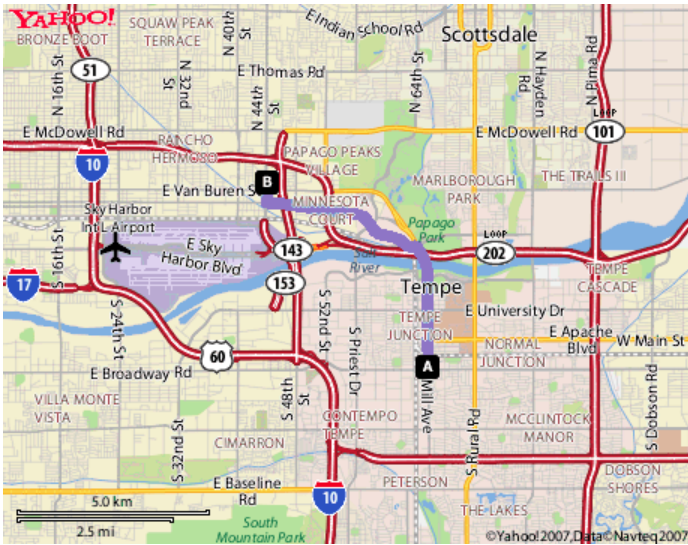

## DIRECTIONS FROM TEMPE HIGH SCHOOL

**Radisson Hotel Phoenix Airport North**  
**427 North 44th Street**  
**Phoenix, AZ 85008**

Distance: 5.2 miles, Approximate Travel Time: 11 mins

- Take Mill Avenue North
- Turn left on Washington Street
- Turn right on 44th Street North (AZ-153)