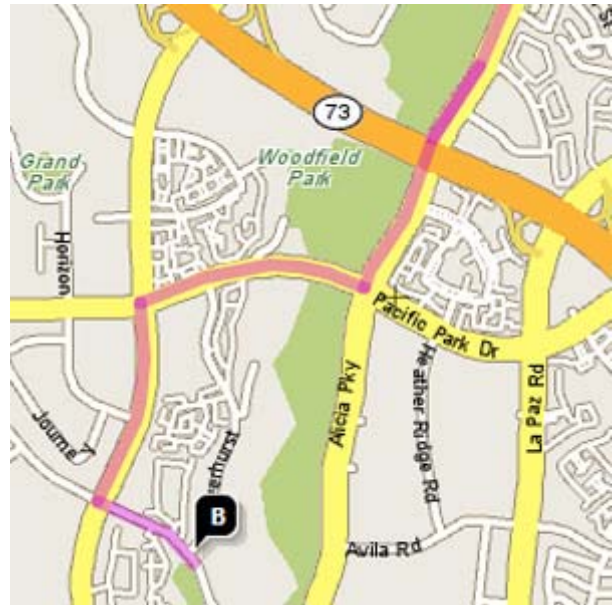

DIRECTIONS FROM TRABUCO HILLS HIGH SCHOOL

Aliso Niguel High School
28000 Wolverine Way
Aliso Viejo, California 92656-3385
Total Distance: 8.8 miles, Total Travel Time: 15 mins

- Take Alicia Parkway south towards the freeway
- Pass the I-5 Freeway
- Pass the SR-73 Toll Road
- Turn right on Pacific Park Drive
- Turn left on Aliso Creek Road
- Turn left on Wolverine Way
- Aliso Niguel High School will be on your left-hand side

DIRECTIONS FROM TRABUCO HILLS HIGH SCHOOL

**Bren Events Center
University of California, Irvine (UCI)
Intersection of Mesa Road and West Peltason Drive
Irvine, California 92617**

Total Distance: 17.5 miles, Total Travel Time: 25 mins

- Take I-405 Freeway North
- Exit Culver Drive and turn left
- Turn right on University Drive
- Pass Campus Drive
- Turn left on Mesa Road
- Bren Events Center will be on your right-hand side