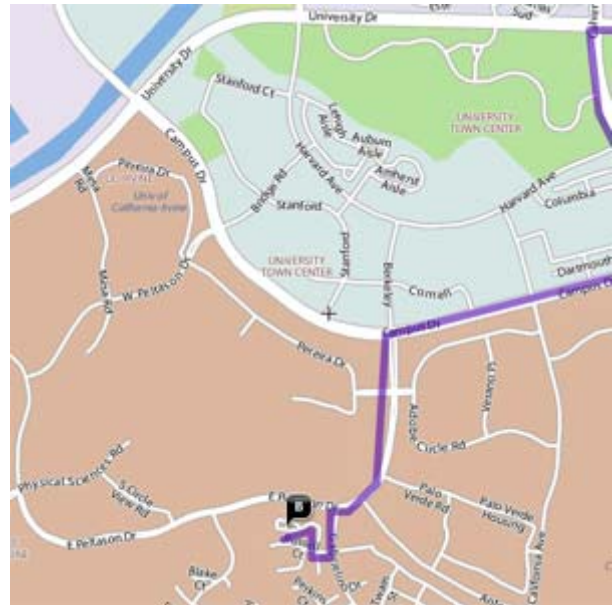

DIRECTIONS FROM TRABUCO HILLS HIGH SCHOOL

Aliso Niguel High School
28000 Wolverine Way
Aliso Viejo, California 92656-3385
Total Distance: 8.8 miles, Total Travel Time: 15 mins

- Take Alicia Parkway south towards the freeway
- Pass the I-5 Freeway
- Pass the SR-73 Toll Road
- Turn right on Pacific Park Drive
- Turn left on Aliso Creek Road
- Turn left on Wolverine Way
- Aliso Niguel High School will be on your left-hand side

DIRECTIONS FROM TRABUCO HILLS HIGH SCHOOL

**Bren Events Center
University of California, Irvine (UCI)
Intersection of Mesa Road and West Peltason Drive
Irvine, California 92617**

Total Distance: 17.5 miles, Total Travel Time: 25 mins

- Take I-405 Freeway North
- Exit Culver Drive and turn left
- Turn right on University Drive
- Pass Campus Drive
- Turn left on Mesa Road
- Bren Events Center will be on your right-hand side