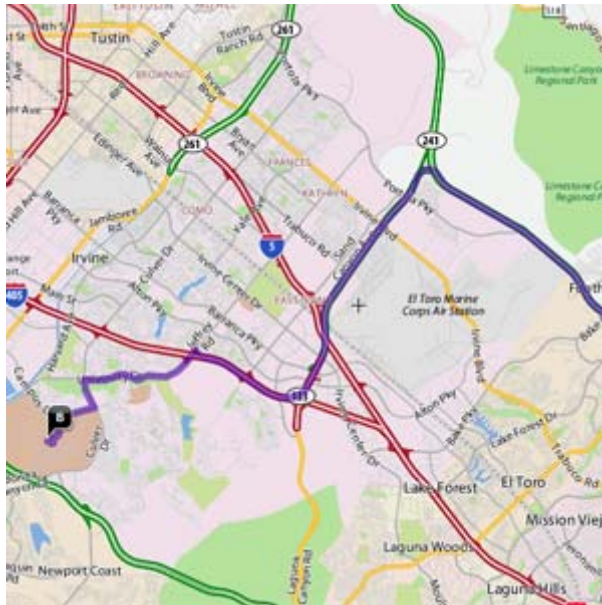

DIRECTIONS FROM TRABUCO HILLS HIGH SCHOOL

Aliso Niguel High School
28000 Wolverine Way
Aliso Viejo, California 92656-3385
Total Distance: 8.8 miles, Total Travel Time: 15 mins

- Take Alicia Parkway south towards the freeway
- Pass the I-5 Freeway
- Pass the SR-73 Toll Road
- Turn right on Pacific Park Drive
- Turn left on Aliso Creek Road
- Turn left on Wolverine Way
- Aliso Niguel High School will be on your left-hand side

DIRECTIONS FROM TRABUCO HILLS HIGH SCHOOL

**Bren Events Center
University of California, Irvine (UCI)
Intersection of Mesa Road and West Peltason Drive
Irvine, California 92617**

Total Distance: 17.5 miles, Total Travel Time: 25 mins

- Take I-405 Freeway North
- Exit Culver Drive and turn left
- Turn right on University Drive
- Pass Campus Drive
- Turn left on Mesa Road
- Bren Events Center will be on your right-hand side