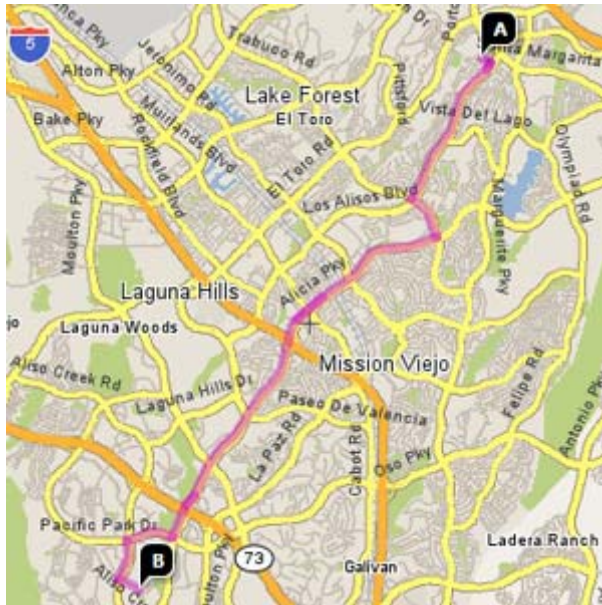

DIRECTIONS FROM TRABUCO HILLS HIGH SCHOOL

Aliso Niguel High School
28000 Wolverine Way
Aliso Viejo, California 92656-3385
Total Distance: 8.8 miles, Total Travel Time: 15 mins

- Take Alicia Parkway south towards the freeway
- Pass the I-5 Freeway
- Pass the SR-73 Toll Road
- Turn right on Pacific Park Drive
- Turn left on Aliso Creek Road
- Turn left on Wolverine Way
- Aliso Niguel High School will be on your left-hand side

DIRECTIONS FROM TRABUCO HILLS HIGH SCHOOL

**Bren Events Center
University of California, Irvine (UCI)
Intersection of Mesa Road and West Peltason Drive
Irvine, California 92617**

Total Distance: 17.5 miles, Total Travel Time: 25 mins

- Take I-405 Freeway North
- Exit Culver Drive and turn left
- Turn right on University Drive
- Pass Campus Drive
- Turn left on Mesa Road
- Bren Events Center will be on your right-hand side