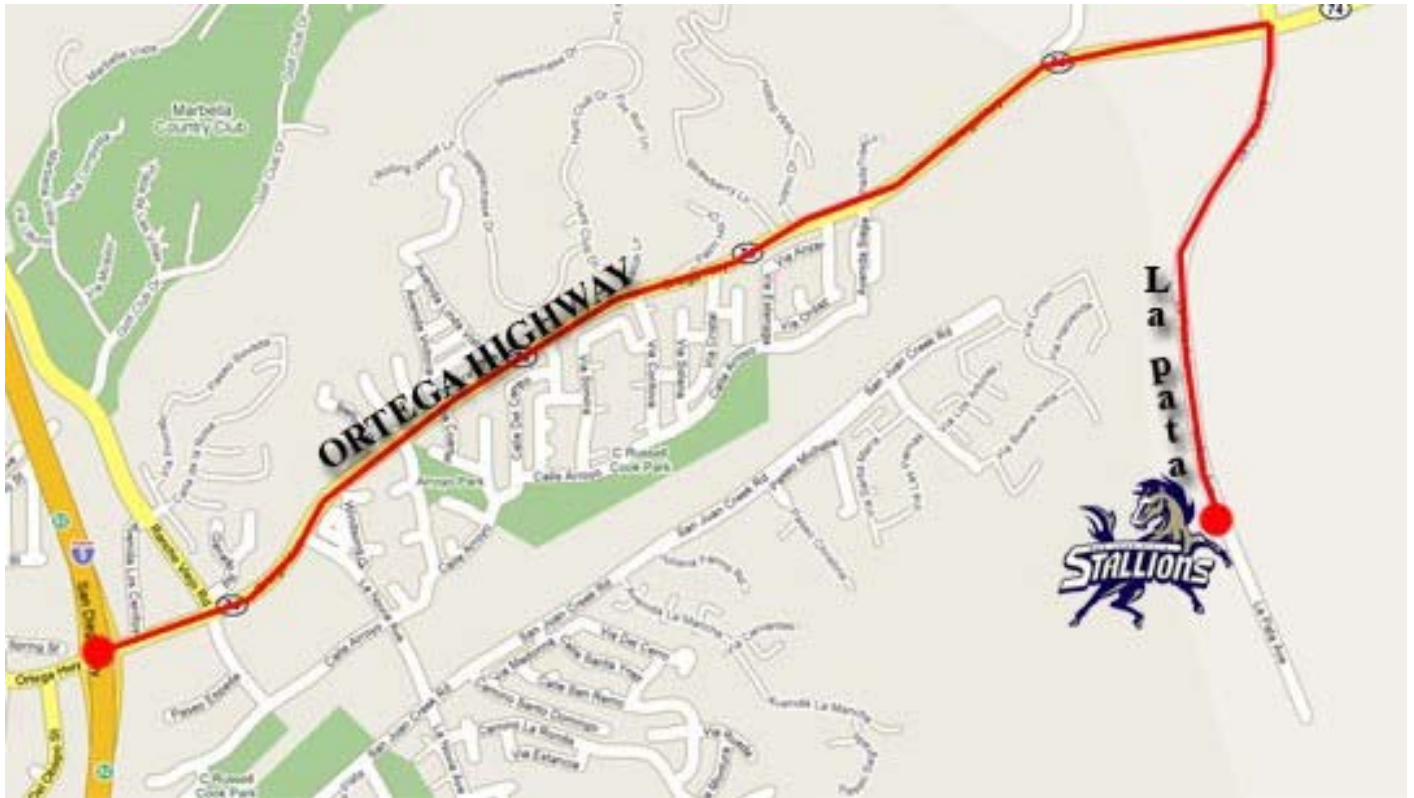

DIRECTIONS FROM TRABUCO HILLS HIGH SCHOOL

San Juan Hills High School
2921 Vista Montana
San Juan Capistrano, California 92675
Total Distance: 15.2 miles, Total Travel Time: 22 mins

- Take I-5 Freeway South
- Exit Ortega Highway / SR-74 (Exit 82) and turn left
- Turn right on La Pata
- Turn right on Vista Montana
- San Juan Hills High School will be on your right-hand side