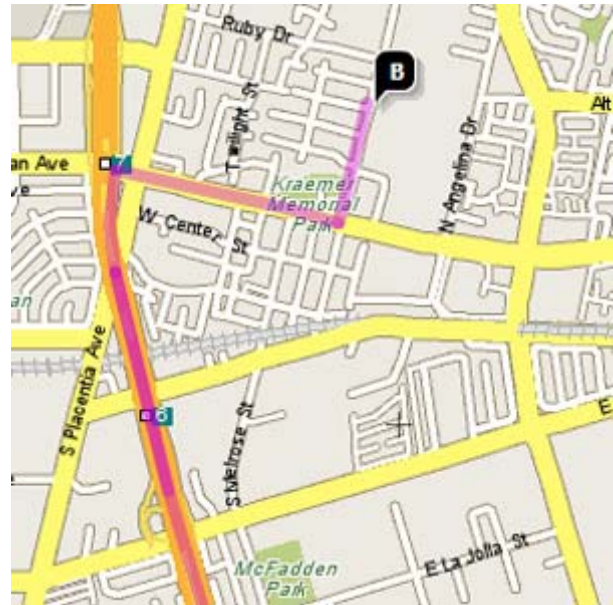

## DIRECTIONS FROM TRABUCO HILLS HIGH SCHOOL

**Valencia High School**  
**500 North Bradford Avenue**  
**Placentia, California 92870**

Total Distance: 27.5 miles, Total Travel Time: 26 mins

- Take I-5 Freeway North
- Take SR-57 Freeway North
- Exit Chapman Avenue (Exit #6B) in Fullerton and turn right
- Turn left on Bradford Avenue
- Valencia High School will be on your right-hand side