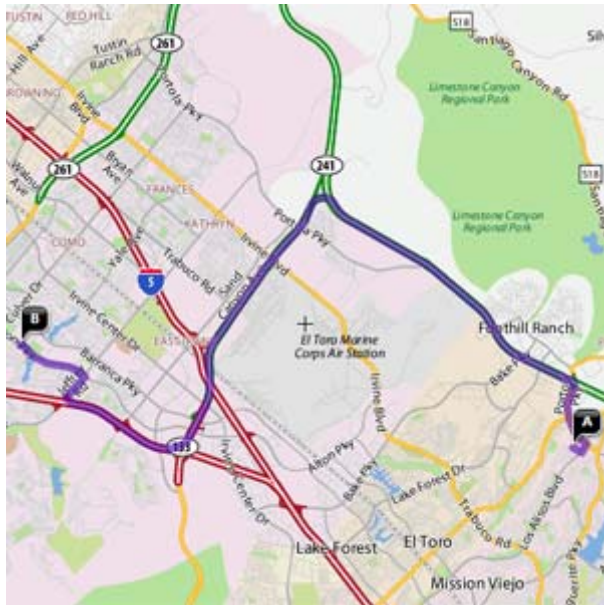

Sunday, March 29, 2009
2009 Woodbridge High School Show
@ Woodbridge High School in Irvine, California
Winter Guard Association of Southern California (WGASC)

ITINERARY

TIME	EVENT
12:45 PM	Report
1:15 PM	Depart from Trabuco Hills High School
1:45 PM	Arrive at Woodbridge High School
2:45 PM	Warm-up
3:50 PM	Ready Door
4:04 PM	Performance
5:25 PM	Awards
5:45 PM	Depart from Woodbridge High School
6:15 PM	Approximate arrival at Trabuco Hills High School

***** Please keep in mind, no schedule is sacred and always subject to change!!!**

DIRECTIONS FROM TRABUCO HILLS HIGH SCHOOL

Woodbridge High School 2 Meadowbrook Irvine, California 92604

Total Distance: 15.2 miles, Total Travel Time: 22 mins

- Take I-405 Freeway North
- Exit Jeffrey Road and turn right
- Turn left on Alton Parkway
- Woodbridge High School will be on your right-hand side

Sunday, March 29, 2009
2009 Woodbridge High School Show
@ Woodbridge High School in Irvine, California
Winter Guard Association of Southern California (WGASC)