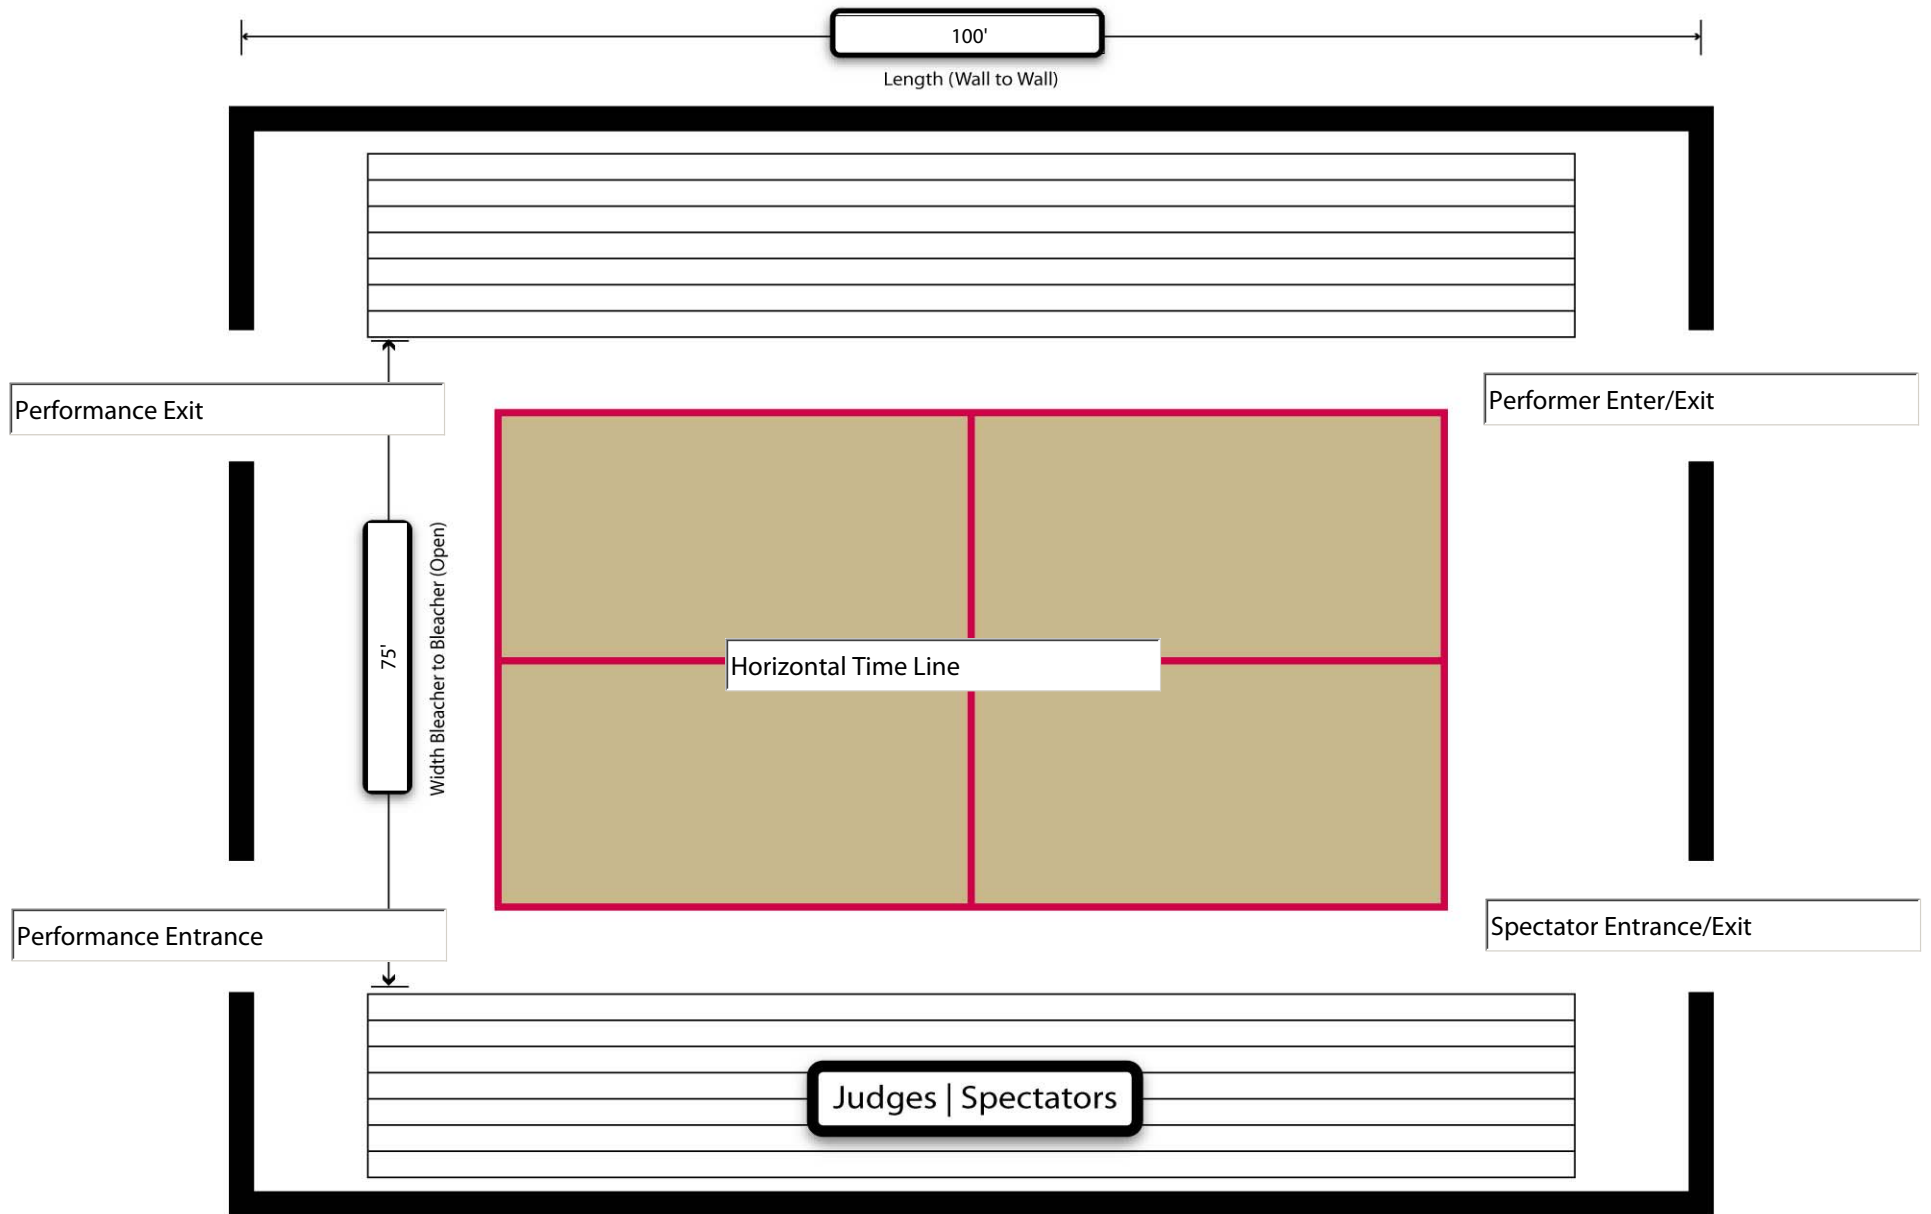

Please enter Gym Length (Wall to Wall), Width (Open Bleacher to Open Bleacher).

Select the appropriate box for each Entrance/Exit and Timing line.

Enter School/Site Information **Site Name**

Phone Number