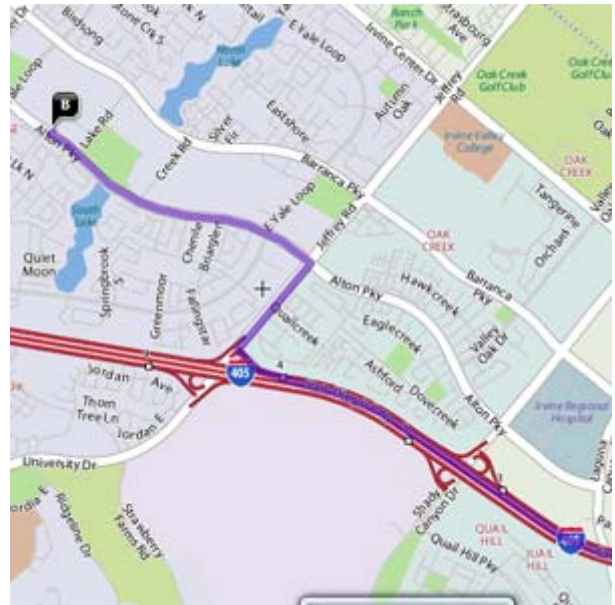

Sunday, March 29, 2009
2009 Woodbridge High School Show
@ Woodbridge High School in Irvine, California
Winter Guard Association of Southern California (WGASC)

ITINERARY

TIME	EVENT
12:45 PM	Report
1:15 PM	Depart from Trabuco Hills High School
1:45 PM	Arrive at Woodbridge High School
2:45 PM	Warm-up
3:50 PM	Ready Door
4:04 PM	Performance
5:25 PM	Awards
5:45 PM	Depart from Woodbridge High School
6:15 PM	Approximate arrival at Trabuco Hills High School

***** Please keep in mind, no schedule is sacred and always subject to change!!!**

DIRECTIONS FROM TRABUCO HILLS HIGH SCHOOL

Woodbridge High School 2 Meadowbrook Irvine, California 92604

Total Distance: 15.2 miles, Total Travel Time: 22 mins

- Take I-405 Freeway North
- Exit Jeffrey Road and turn right
- Turn left on Alton Parkway
- Woodbridge High School will be on your right-hand side

Sunday, March 29, 2009
2009 Woodbridge High School Show
@ Woodbridge High School in Irvine, California
Winter Guard Association of Southern California (WGASC)