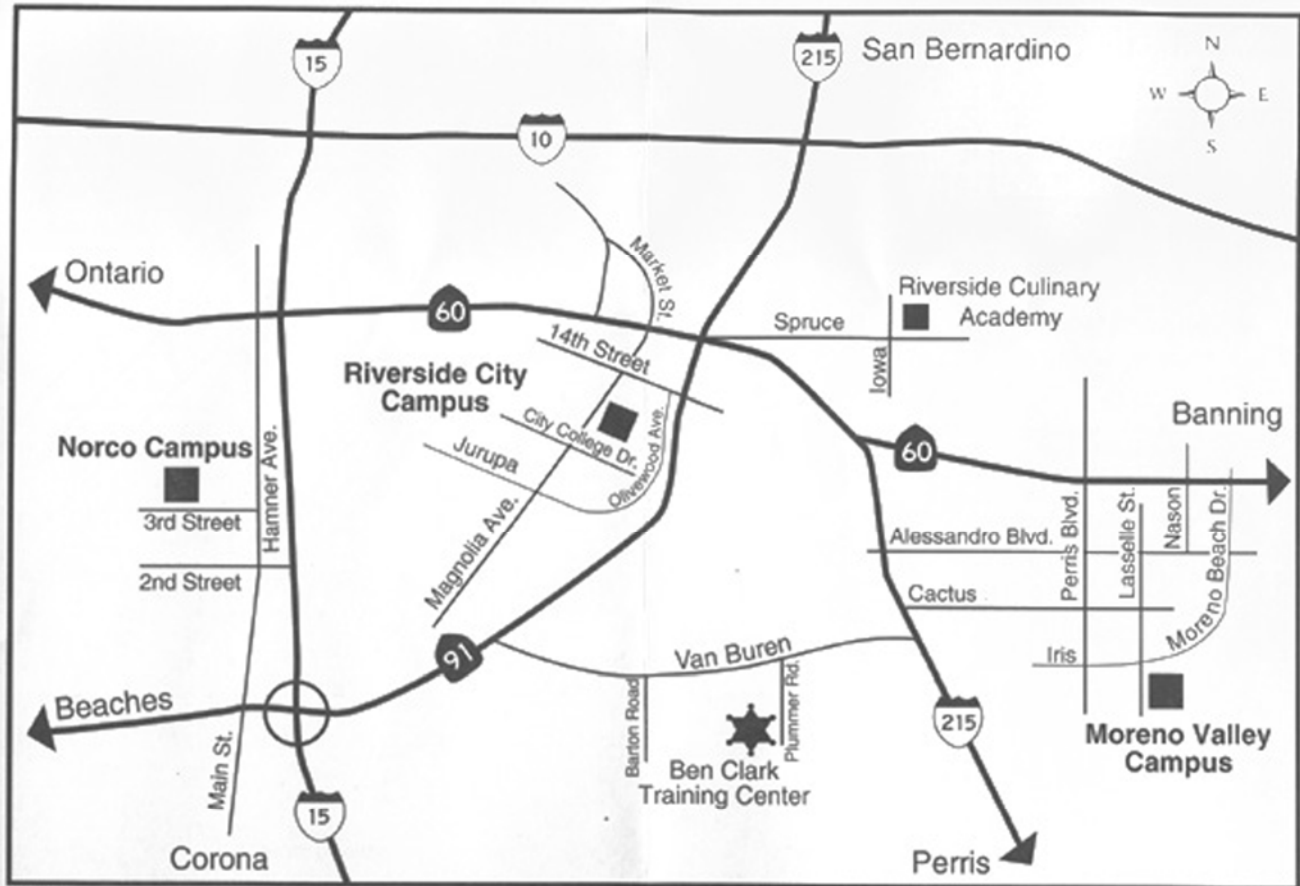

*** Based on our preliminary performance score**

***** Please keep in mind, no schedule is sacred and always subject to change!!!**

DIRECTIONS FROM TRABUCO HILLS HIGH SCHOOL

RIVERSIDE COMMUNITY COLLEGE Riverside City Campus

4800 Magnolia Avenue • Riverside, CA 92506
(909) 222-8000 • Fax (909) 222-8036

Distance: 41.3 miles Approximate Travel Time: 47 mins

Via The Toll Roads

- Take SR-241 Toll Road North towards Riverside
- The Tomato Springs Toll Plaza is \$1.75 and the Windy Ridge Toll Plaza is \$2.50
- Take SR-91 Freeway East towards Riverside
- Pass the I-15 Freeway
- Exit 14th Street and turn left
- The 2nd light will be Olivewood Avenue and turn left
- The 2nd light will be City College Drive and turn right

Without The Toll Roads

- Take I-5 Freeway North towards Santa Ana
- Take SR-55 Freeway North
- Take SR-91 Freeway East towards Riverside
- Pass the I-15 Freeway
- Exit 14th Street and turn left
- The 2nd light will be Olivewood Avenue and turn left
- The 2nd light will be City College Drive and turn right