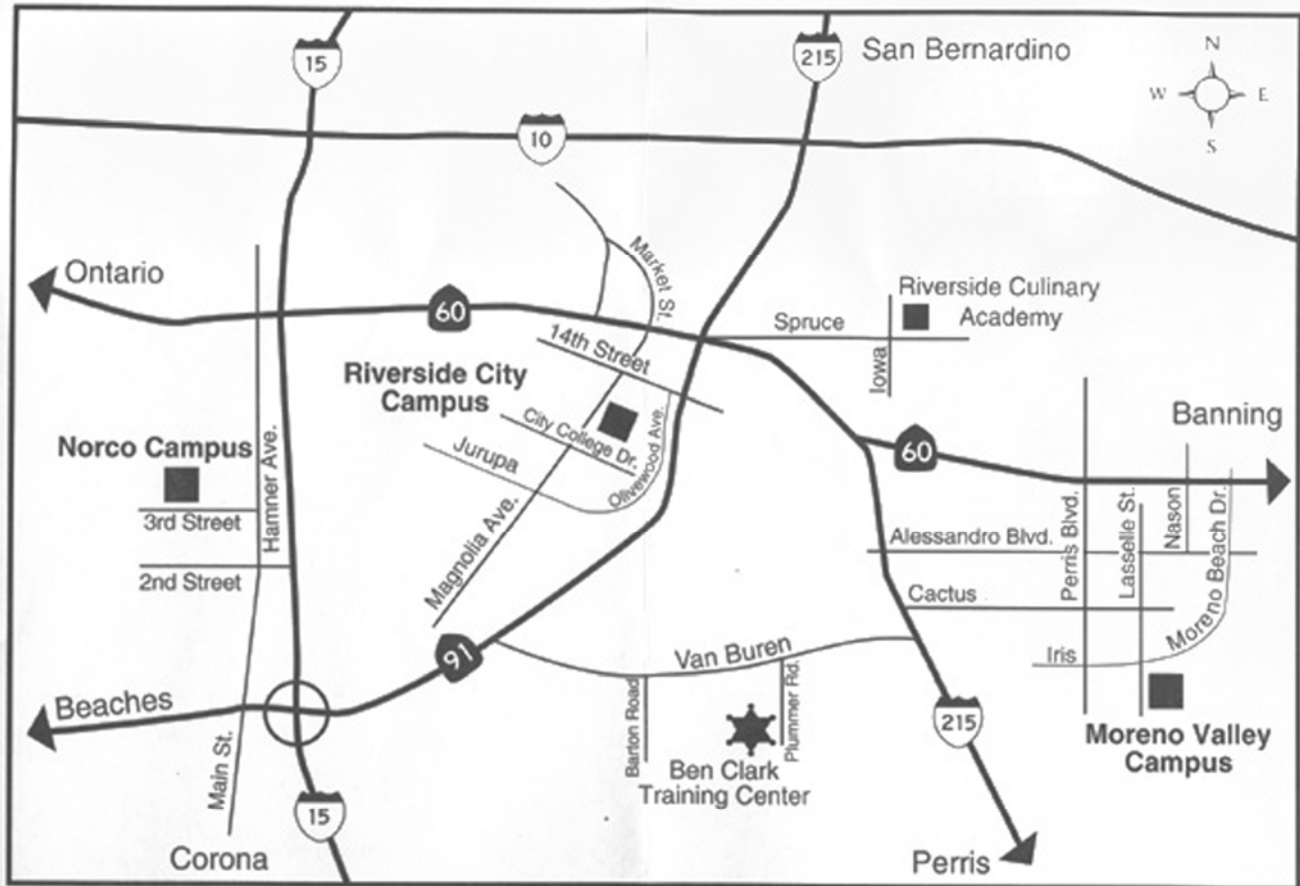

DIRECTIONS FROM TRABUCO HILLS HIGH SCHOOL

RIVERSIDE COMMUNITY COLLEGE Riverside City Campus

4800 Magnolia Avenue • Riverside, CA 92506
(909) 222-8000 • Fax (909) 222-8036

Distance: 41.3 miles Approximate Travel Time: 47 mins

Via The Toll Roads

- Take SR-241 Toll Road North towards Riverside
- The Tomato Springs Toll Plaza is \$1.75 and the Windy Ridge Toll Plaza is \$2.50
- Take SR-91 Freeway East towards Riverside
- Pass the I-15 Freeway
- Exit 14th Street and turn left
- The 2nd light will be Olivewood Avenue and turn left
- The 2nd light will be City College Drive and turn right

Without The Toll Roads

- Take I-5 Freeway North towards Santa Ana
- Take SR-55 Freeway North
- Take SR-91 Freeway East towards Riverside
- Pass the I-15 Freeway
- Exit 14th Street and turn left
- The 2nd light will be Olivewood Avenue and turn left
- The 2nd light will be City College Drive and turn right