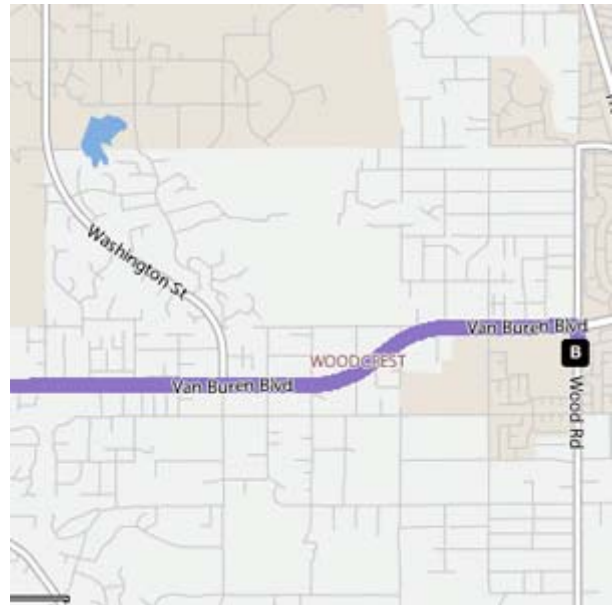

## **DIRECTIONS FROM TRABUCO HILLS HIGH SCHOOL**

**Martin Luther King High School**  
**9301 Wood Rd**  
**Riverside, CA 92508-9459**

Total Distance: 43 miles, Total Travel Time: 49 mins

### ***Via The Toll Roads***

- Take SR-241 Toll Road North towards Riverside
- The Tomato Springs Toll Plaza is \$1.75 and the Windy Ridge Toll Plaza is \$2.50
- Take SR-91 Freeway East towards Riverside

### ***Without The Toll Roads***

- Take I-5 Freeway North towards Santa Ana
- Take SR-55 Freeway North
- Take SR-91 Freeway East towards Riverside

### **THEN**

- Take Van Buren Boulevard/Arlington and turn on Indiana Avenue
- Turn right on Van Buren Boulevard
- Turn right on Wood Road
- Martin Luther King High School will be on your right-hand side