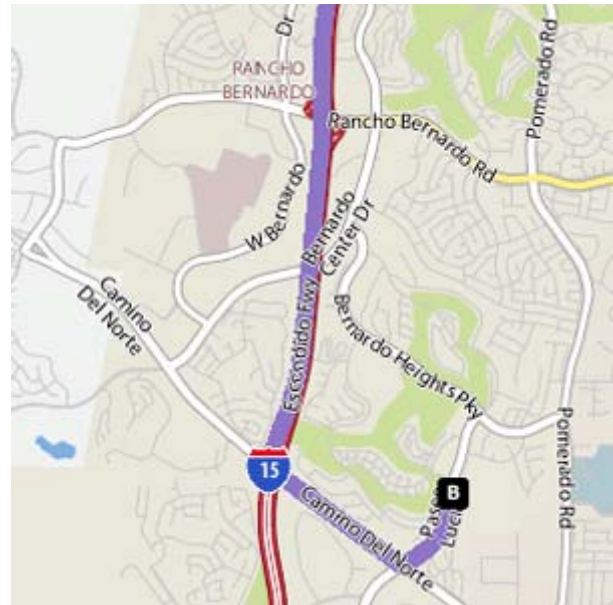

DIRECTIONS FROM TRABUCO HILLS HIGH SCHOOL

Rancho Bernardo High School 13010 Paseo Lucido San Diego, California 92128

Distance: 71.5 miles, Approximate Travel Time: 1 hour 16 mins

- Take I-5 Freeway South
- Take SR-78 Freeway East
- Take I-15 Freeway South
- Exit Camino del Norte (Exit #22) and turn left
- Turn left on Paseo Lucido
- Rancho Bernardo High School is on your right-hand side