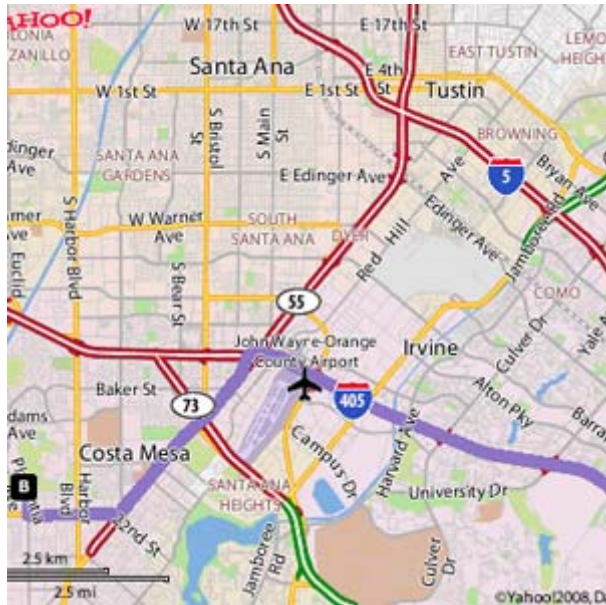

DIRECTIONS FROM TRABUCO HILLS HIGH SCHOOL

Estancia High School
2323 Placentia Avenue
Costa Mesa, CA 92627-3305

Distance: 23.4 miles Approximate Travel Time: 29 mins

- Take I-405 Freeway North
- Take SR-55 Freeway South
- Exit 22nd Street / Victoria Street (exit #3)
- Turn right on Victoria Street
- Turn right on Placentia Avenue
- Estancia High School in on your left-hand side