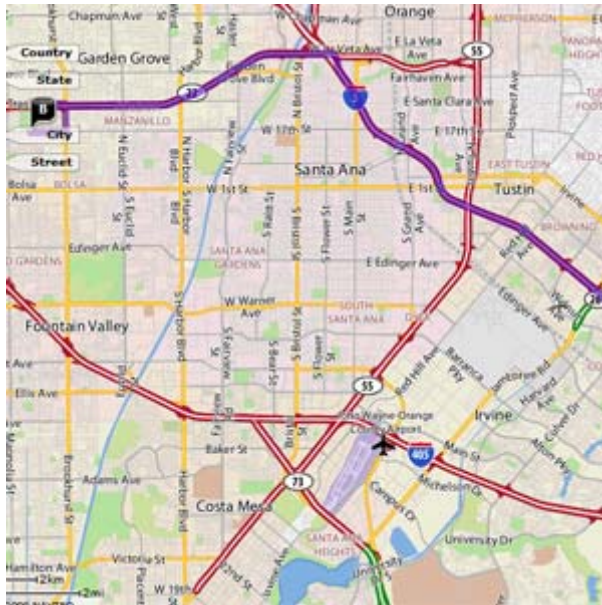

**\*\*\* Please keep in mind, no schedule is sacred and always subject to change!!!**

**Wednesday, November 19, 2008**  
**32nd Annual Westminster Field Show**  
**@ Bolsa Grande High School in Garden Grove, California**  
**Southern California School Band & Orchestra Association (SCSBOA)**

## DIRECTIONS FROM TRABUCO HILLS HIGH SCHOOL

**Bolsa Grande High School**  
**9401 Westminister Boulevard**  
**Garden Grove, California 92844**

Distance: 26.31 miles Approximate Travel Time: 32 mins

- Take I-5 Freeway North
- Take SR-22 Freeway West
- Exit Brookhurst Street
- Turn right on Trask Avenue
- Turn right Brookhurst Street
- Turn right on Westminister Boulevard
- Bolsa Grande High School will be on your right-hand side