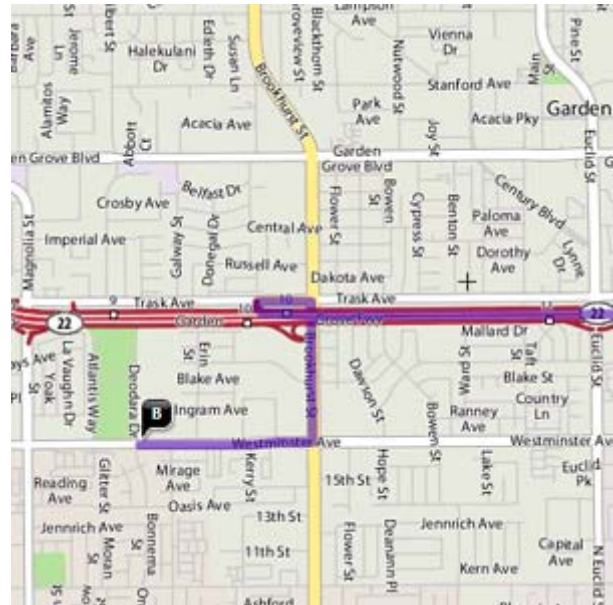

Wednesday, November 19, 2008  
32nd Annual Westminster Field Show  
@ Bolsa Grande High School in Garden Grove, California  
Southern California School Band & Orchestra Association (SCSBOA)

**ITINERARY**

**\*\*\* Please keep in mind, no schedule is sacred and always subject to change!!!**

**Wednesday, November 19, 2008**  
**32nd Annual Westminster Field Show**  
**@ Bolsa Grande High School in Garden Grove, California**  
**Southern California School Band & Orchestra Association (SCSBOA)**

## DIRECTIONS FROM TRABUCO HILLS HIGH SCHOOL

**Bolsa Grande High School**  
**9401 Westminister Boulevard**  
**Garden Grove, California 92844**

Distance: 26.31 miles Approximate Travel Time: 32 mins

- Take I-5 Freeway North
- Take SR-22 Freeway West
- Exit Brookhurst Street
- Turn right on Trask Avenue
- Turn right Brookhurst Street
- Turn right on Westminister Boulevard
- Bolsa Grande High School will be on your right-hand side