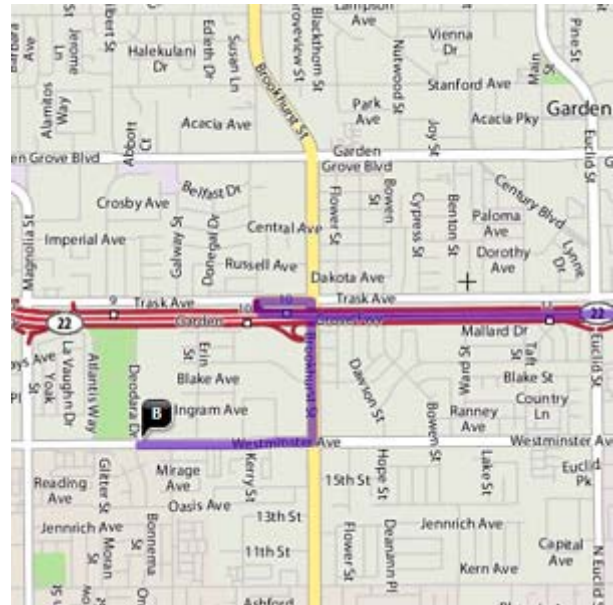

DIRECTIONS FROM TRABUCO HILLS HIGH SCHOOL

Bolsa Grande High School
9401 Westminister Boulevard
Garden Grove, California 92844

Distance: 26.31 miles Approximate Travel Time: 32 mins

- Take I-5 Freeway North
- Take SR-22 Freeway West
- Exit Brookhurst Street
- Turn right on Trask Avenue
- Turn right Brookhurst Street
- Turn right on Westminister Boulevard
- Bolsa Grande High School will be on your right-hand side