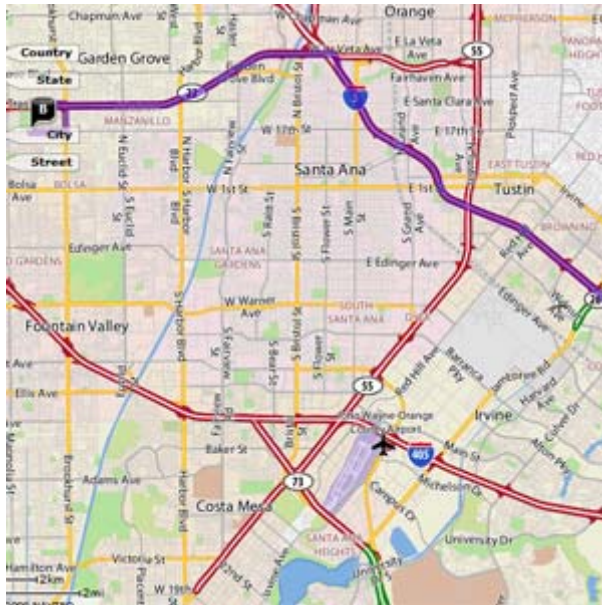

DIRECTIONS FROM TRABUCO HILLS HIGH SCHOOL

Bolsa Grande High School
9401 Westminister Boulevard
Garden Grove, California 92844

Distance: 26.31 miles Approximate Travel Time: 32 mins

- Take I-5 Freeway North
- Take SR-22 Freeway West
- Exit Brookhurst Street
- Turn right on Trask Avenue
- Turn right Brookhurst Street
- Turn right on Westminister Boulevard
- Bolsa Grande High School will be on your right-hand side