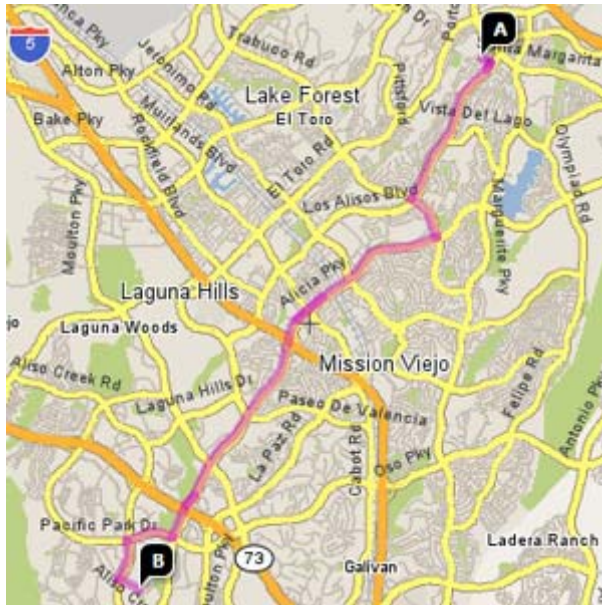

Sunday, March 15, 2009
2009 Aliso Niguel High School Regional
@ Aliso Niguel High School in Aliso Viejo, California
Southern California Percussion Alliance (SCPA)

ITINERARY

TIME	EVENT
8:00 AM	Depart from Trabuco Hills High School
8:30 AM	Arrive at Aliso Niguel High School
9:00 AM	Warm-up
10:45 AM	Staging Area
11:07 AM	Performance
11:30 AM	Load truck
12:00 pm	Lunch
1:00 PM	Return to watch
3:48 PM	Awards
4:30 PM	Depart from Aliso Niguel High School
5:00 PM	Approximate arrival at Trabuco Hills High School

****** Please keep in mind, no schedule is sacred and always subject to change!!!***

DIRECTIONS FROM TRABUCO HILLS HIGH SCHOOL

Aliso Niguel High School
28000 Wolverine Way
Aliso Viejo, California 92656-3385
Total Distance: 8.8 miles, Total Travel Time: 15 mins

- Take Alicia Parkway south towards the freeway
- Pass the I-5 Freeway
- Pass the SR-73 Toll Road
- Turn right on Pacific Park Drive
- Turn left on Aliso Creek Road
- Turn left on Wolverine Way
- Aliso Niguel High School will be on your left-hand side

Southern California Percussion Alliance
Aliso Niguel HS Regional: March 14-15, 2009

FRONT SIDE