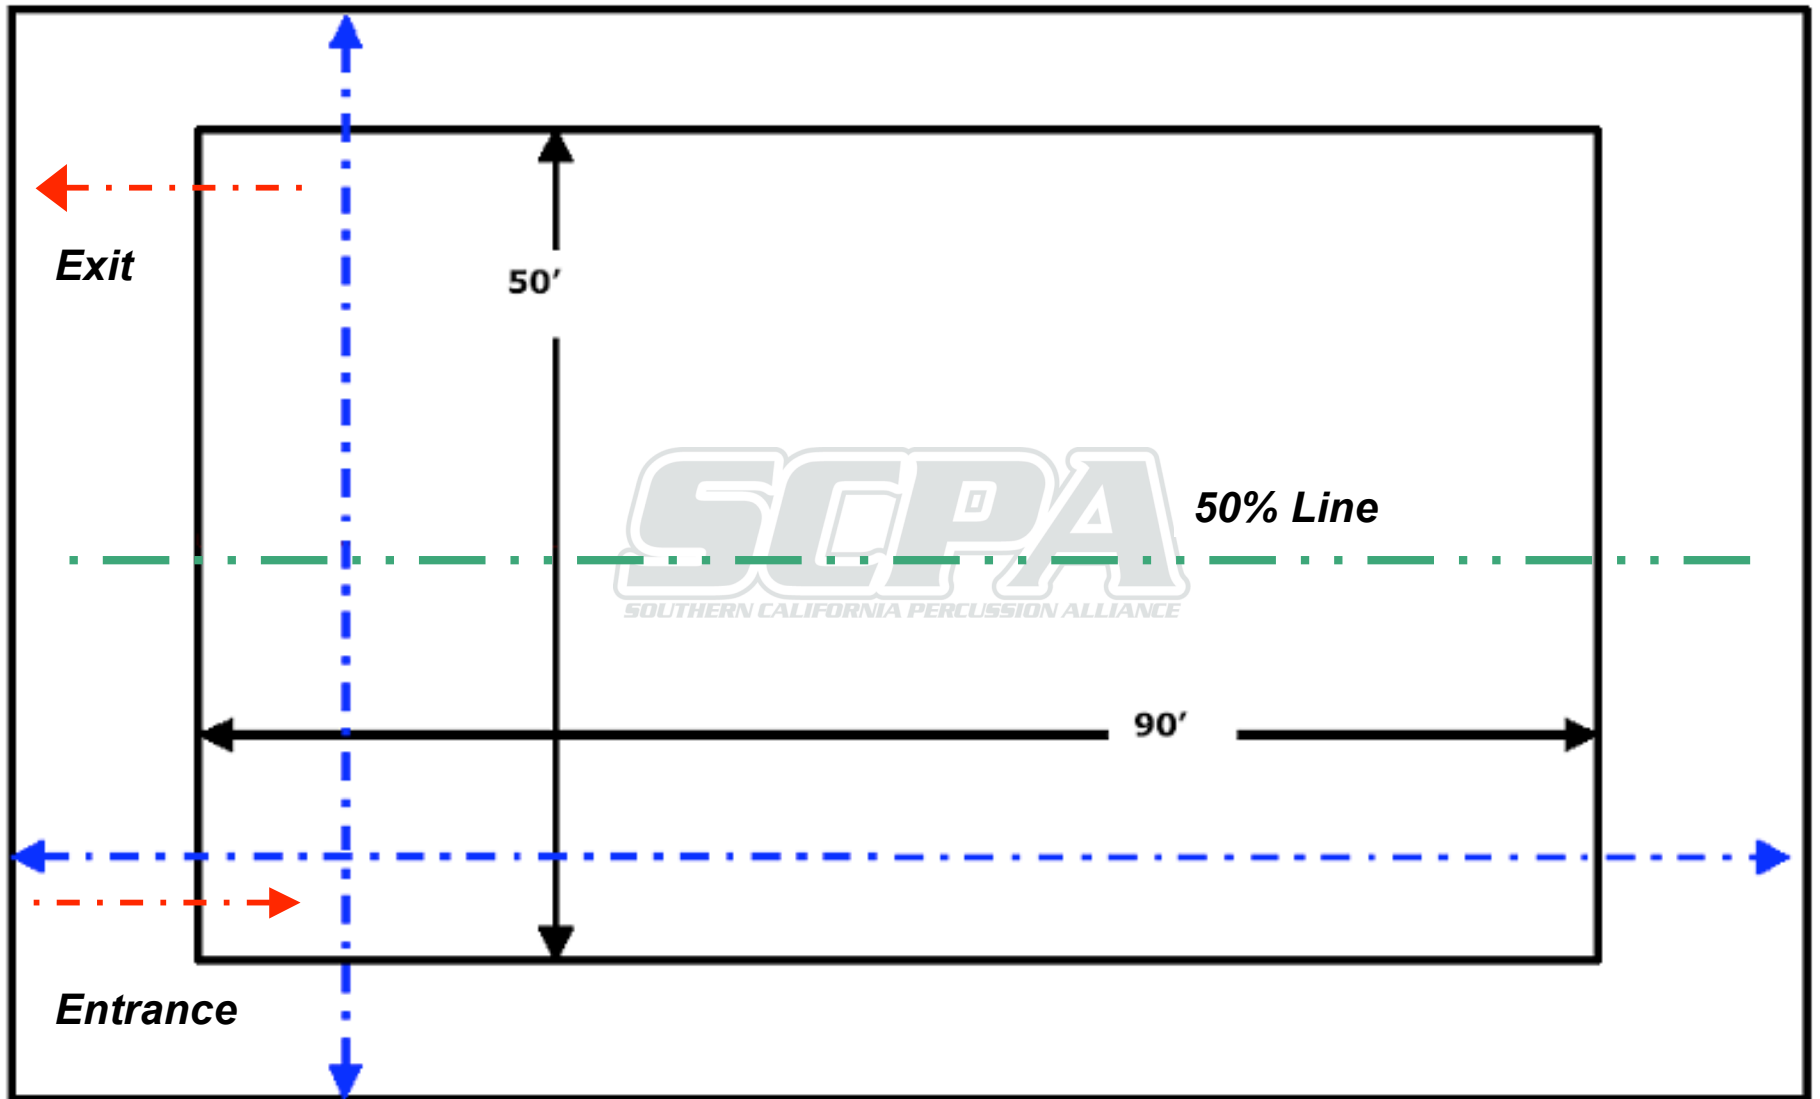

Southern California Percussion Alliance
Aliso Niguel HS Regional: March 14-15, 2009

FRONT SIDE