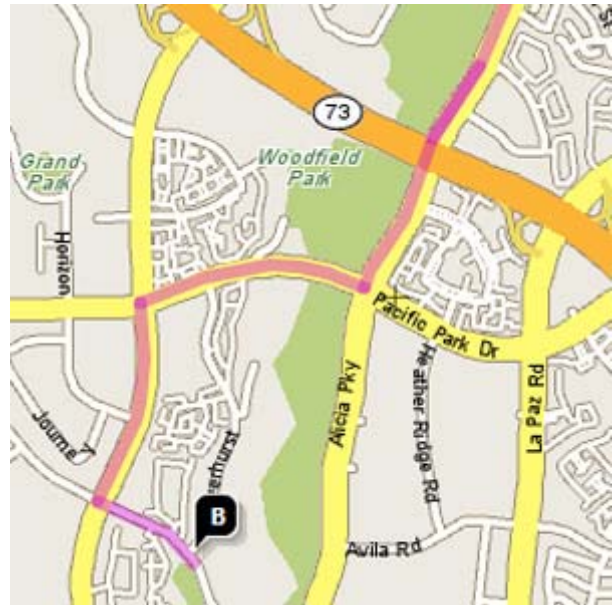

Sunday, March 15, 2009
2009 Aliso Niguel High School Regional
@ Aliso Niguel High School in Aliso Viejo, California
Southern California Percussion Alliance (SCPA)

ITINERARY

TIME	EVENT
8:00 AM	Depart from Trabuco Hills High School
8:30 AM	Arrive at Aliso Niguel High School
9:00 AM	Warm-up
10:45 AM	Staging Area
11:07 AM	Performance
11:30 AM	Load truck
12:00 pm	Lunch
1:00 PM	Return to watch
3:48 PM	Awards
4:30 PM	Depart from Aliso Niguel High School
5:00 PM	Approximate arrival at Trabuco Hills High School

****** Please keep in mind, no schedule is sacred and always subject to change!!!***

DIRECTIONS FROM TRABUCO HILLS HIGH SCHOOL

Aliso Niguel High School
28000 Wolverine Way
Aliso Viejo, California 92656-3385
Total Distance: 8.8 miles, Total Travel Time: 15 mins

- Take Alicia Parkway south towards the freeway
- Pass the I-5 Freeway
- Pass the SR-73 Toll Road
- Turn right on Pacific Park Drive
- Turn left on Aliso Creek Road
- Turn left on Wolverine Way
- Aliso Niguel High School will be on your left-hand side