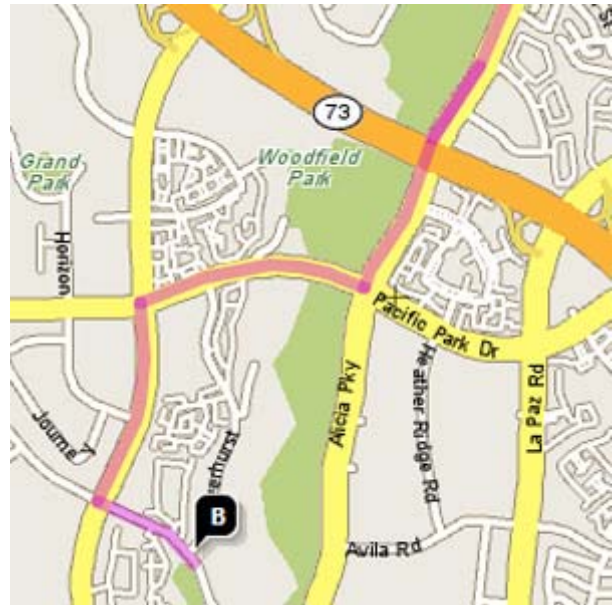

## DIRECTIONS FROM TRABUCO HILLS HIGH SCHOOL

**Aliso Niguel High School**  
**28000 Wolverine Way**  
**Aliso Viejo, California 92656-3385**  
Total Distance: 8.8 miles, Total Travel Time: 15 mins

- Take Alicia Parkway south towards the freeway
- Pass the I-5 Freeway
- Pass the SR-73 Toll Road
- Turn right on Pacific Park Drive
- Turn left on Aliso Creek Road
- Turn left on Wolverine Way
- Aliso Niguel High School will be on your left-hand side