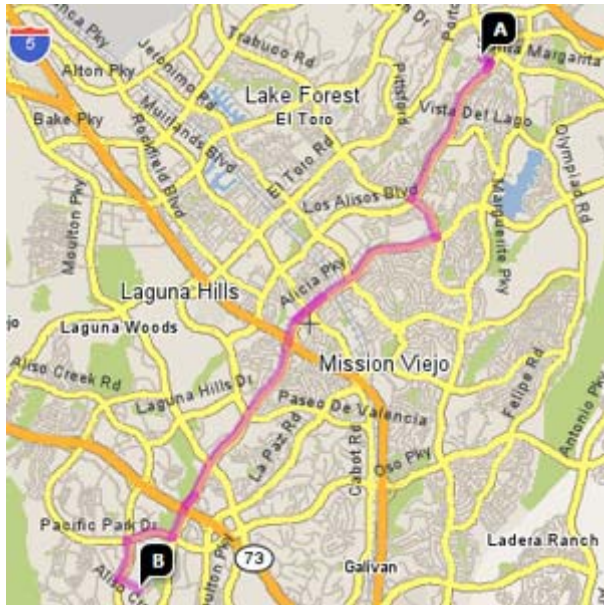

## DIRECTIONS FROM TRABUCO HILLS HIGH SCHOOL

**Aliso Niguel High School**  
**28000 Wolverine Way**  
**Aliso Viejo, California 92656-3385**  
Total Distance: 8.8 miles, Total Travel Time: 15 mins

- Take Alicia Parkway south towards the freeway
- Pass the I-5 Freeway
- Pass the SR-73 Toll Road
- Turn right on Pacific Park Drive
- Turn left on Aliso Creek Road
- Turn left on Wolverine Way
- Aliso Niguel High School will be on your left-hand side