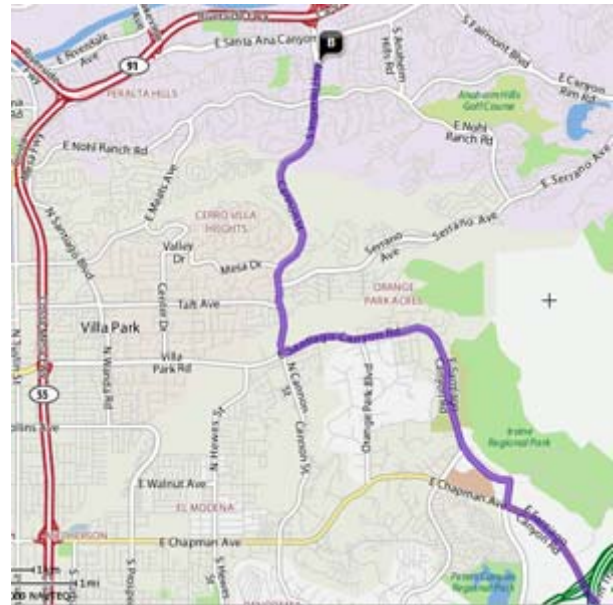

DIRECTIONS FROM TRABUCO HILLS HIGH SCHOOL

Canyon High School
220 South Imperial Highway
Anaheim, California 92807-3945
Total Distance: 19.3 miles, Total Travel Time: 28 mins

Via The Toll Roads

- Take SR-241 Toll Road North
- Exit Chapman Avenue / Santiago Canyon Road and turn left
- Turn right on Jamboree Road
- Turn left on East Santiago Canyon Road
- Turn right on Cannon Street
- Travel up the hill and Cannon Street turns into Imperial Highway
- Canyon High School will be on your right-hand side

Without The Toll Roads

- Take I-5 Freeway North
- Take SR-55 Freeway North
- Take SR-91 Freeway East
- Exit Imperial Highway and turn right
- Canyon High School will be on your left-hand side