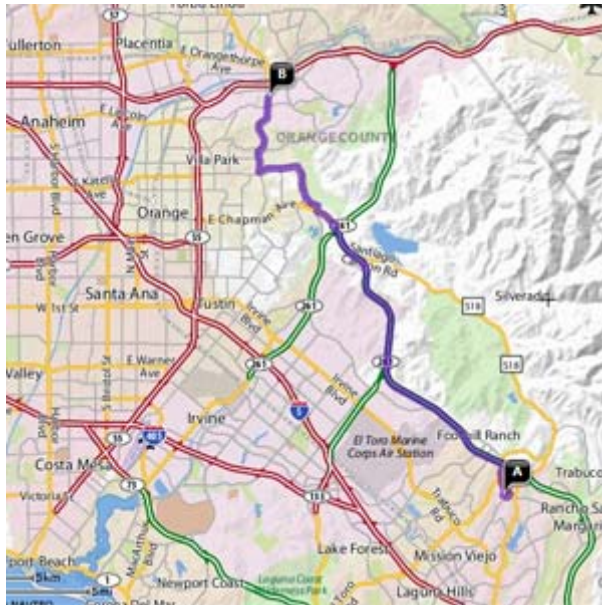

DIRECTIONS FROM TRABUCO HILLS HIGH SCHOOL

Canyon High School
220 South Imperial Highway
Anaheim, California 92807-3945
Total Distance: 19.3 miles, Total Travel Time: 28 mins

Via The Toll Roads

- Take SR-241 Toll Road North
- Exit Chapman Avenue / Santiago Canyon Road and turn left
- Turn right on Jamboree Road
- Turn left on East Santiago Canyon Road
- Turn right on Cannon Street
- Travel up the hill and Cannon Street turns into Imperial Highway
- Canyon High School will be on your right-hand side

Without The Toll Roads

- Take I-5 Freeway North
- Take SR-55 Freeway North
- Take SR-91 Freeway East
- Exit Imperial Highway and turn right
- Canyon High School will be on your left-hand side