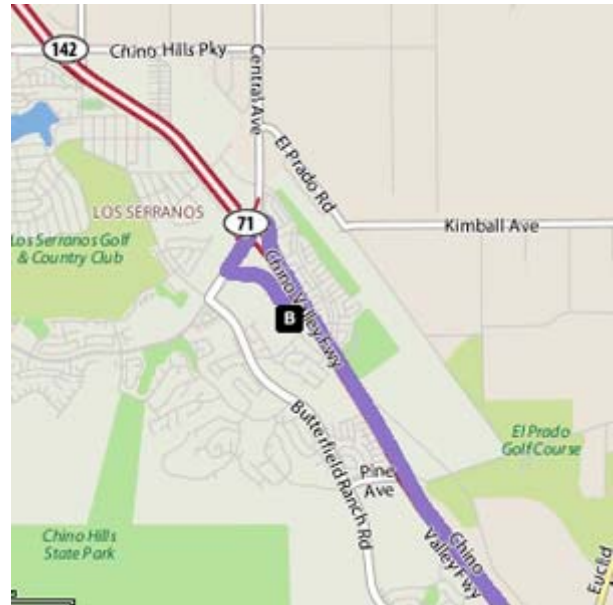

## DIRECTIONS FROM TRABUCO HILLS HIGH SCHOOL

### **Chino Hills High School 16150 Pomona Rincon Road Chino Hills, California 91709**

Distance: 31.4 miles Approximate Travel Time: 36 mins

#### ***Via The Toll Roads***

- Take SR-241 Toll Road North towards Riverside
- The Tomato Springs Toll Plaza is \$1.75 and the Windy Ridge Toll Plaza is \$2.50
- Take SR-91 Freeway East towards Riverside
- Take SR-71 Freeway North
- Exit Soquel Canyon Parkway / Central Avenue (Exit #7) and turn left
- Turn left on Pomona Rincon Road
- Chino Hills High School is on your left-hand side

#### ***Without The Toll Roads***

- Take I-5 Freeway North towards Santa Ana
- Take SR-55 Freeway North
- Take SR-91 Freeway East towards Riverside
- Take SR-71 Freeway North
- Exit Soquel Canyon Parkway / Central Avenue (Exit #7) and turn left
- Turn left on Pomona Rincon Road
- Chino Hills High School is on your left-hand side