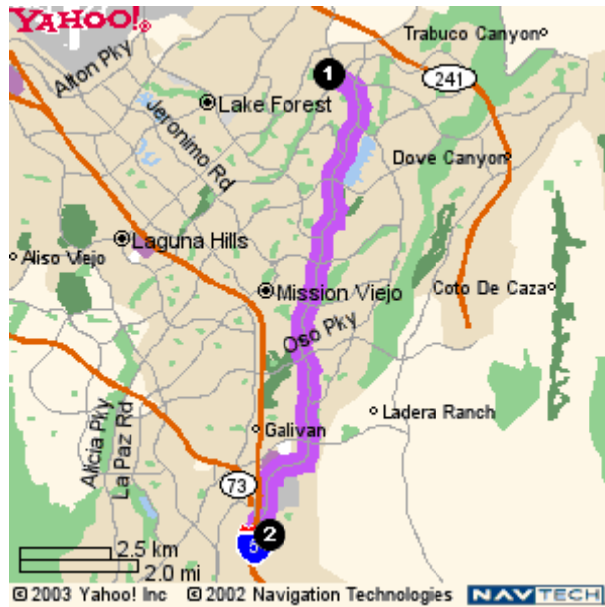

**Sunday, March 14, 2010**  
**2010 Capistrano Valley High School Show**  
**@ Capistrano Valley High School in Mission Viejo, California**  
**Winter Guard Association of Southern California (WGASC)**

**ITINERARY**

<b>TIME</b>	<b>EVENT</b>
12:45 PM	Report
1:00 PM	Depart from Trabuco Hills High School
1:30 PM	Arrive at Capistrano Valey High School
2:30 PM	Ready to walk
2:45 PM	Body
3:00 PM	Equipment
3:55 PM	Transit
4:05 PM	Ready Door
<b>4:17 PM</b>	<b>Performance</b>
5:15 PM	Awards
5:40 PM	Depart from Capistrano Valey High School
6:00 PM	Approximate arrival at Trabuco Hills High School

## DIRECTIONS FROM TRABUCO HILLS HIGH SCHOOL

**Capistrano Valley High School**  
**26301 Via Escolar**  
**Mission Viejo, California 92692-3953**  
Distance: 8.9 miles Approximate Travel Time: 16 mins

- Turn right on Marguerite Parkway
- Turn left on Via Escolar
- Capistrano Valley High School is on your left-hand side