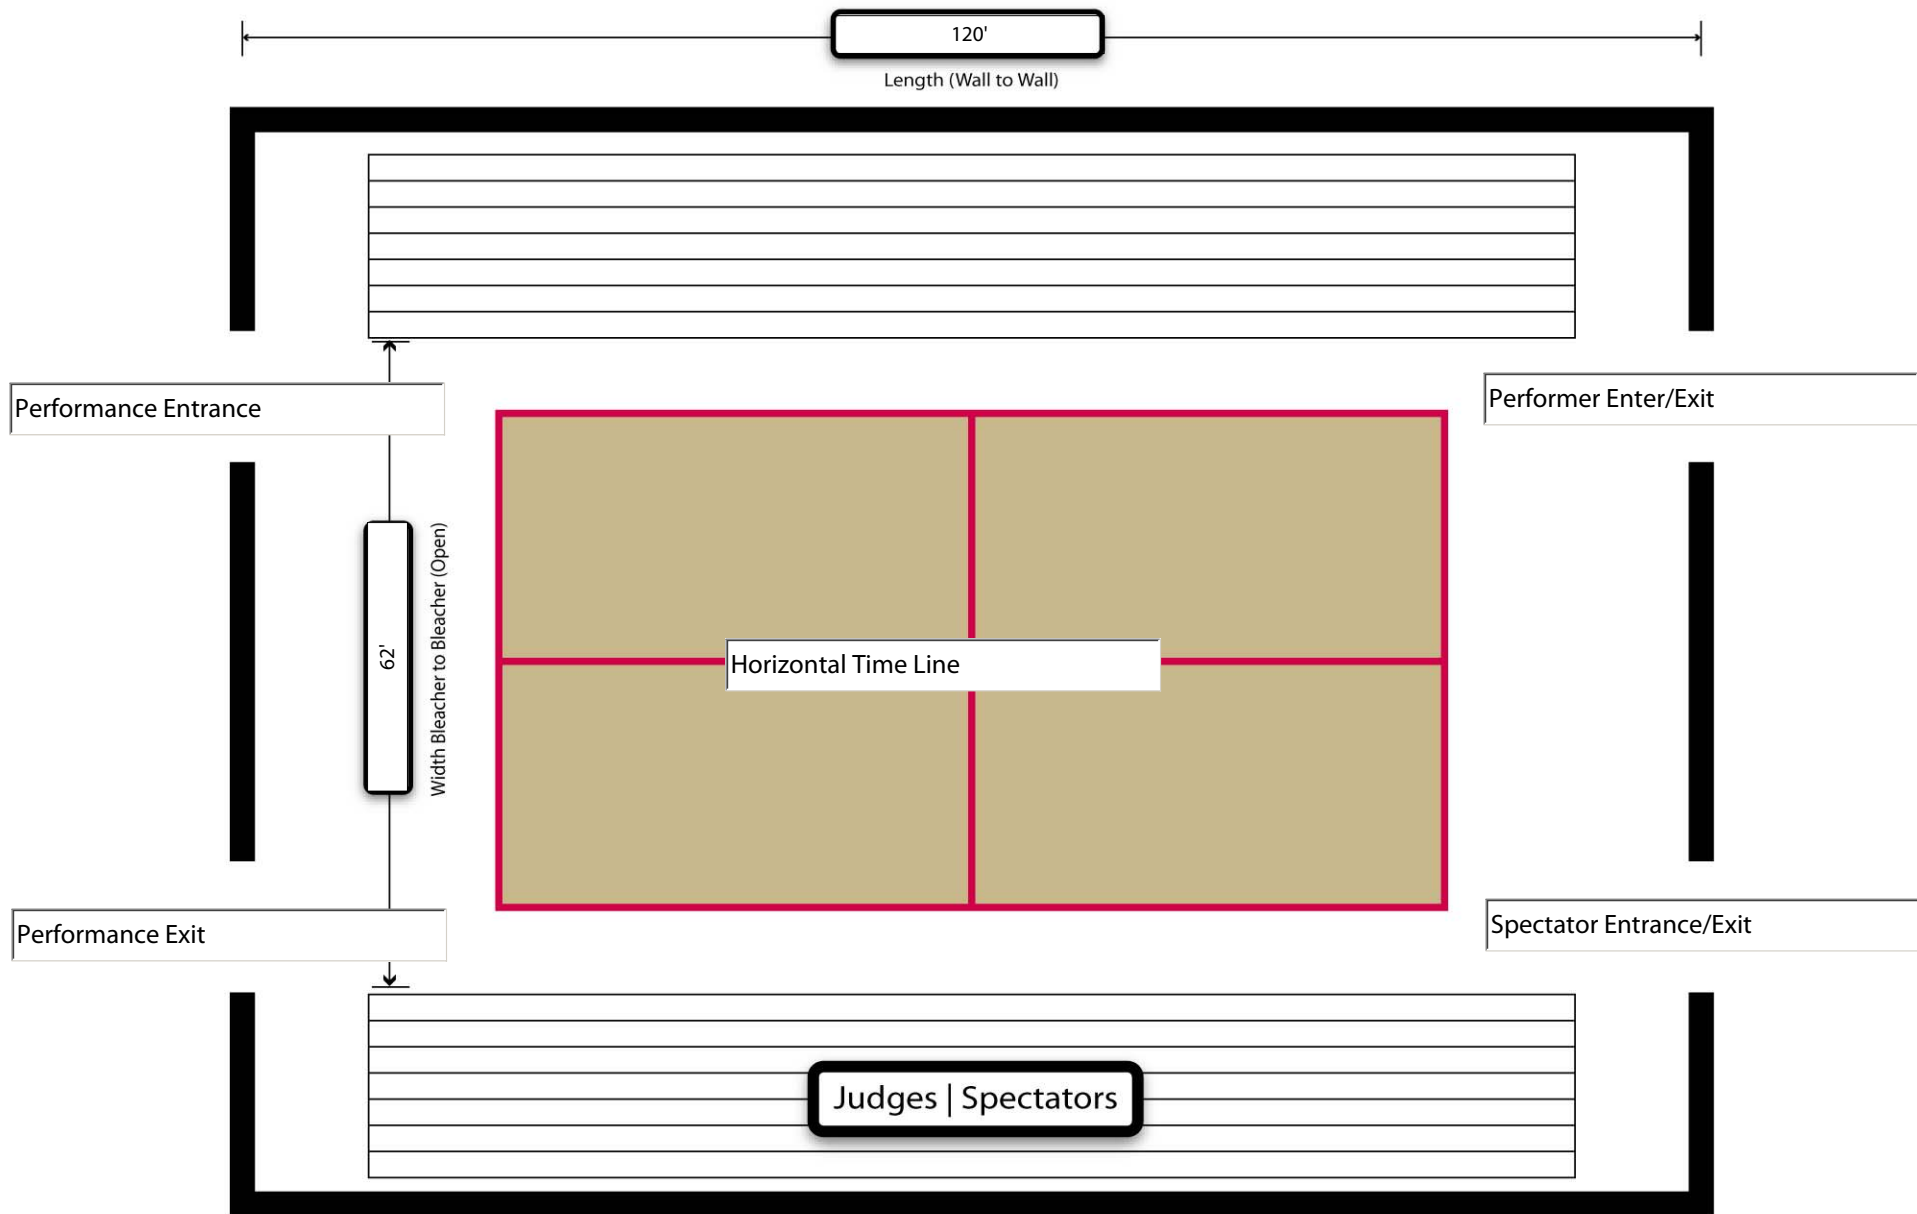

Please enter Gym Length (Wall to Wall), Width (Open Bleacher to Open Bleacher).

Select the appropriate box for each Entrance/Exit and Timing line.

Enter School/Site Information

**Site Name** Capistrano Valley High School