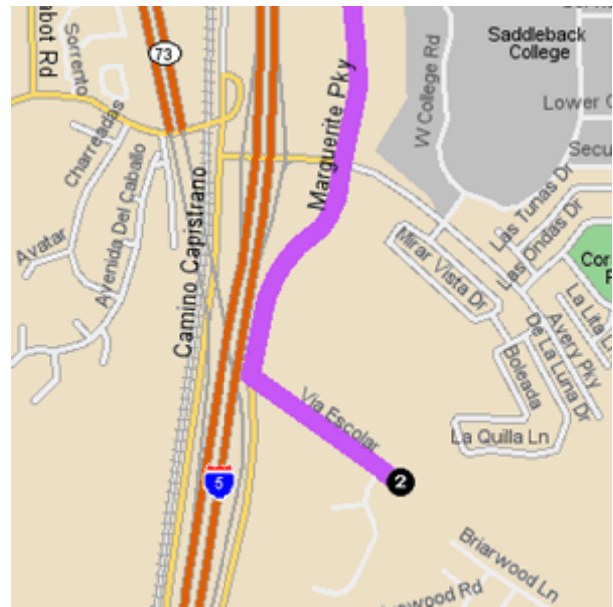

**Sunday, March 14, 2010**  
**2010 Capistrano Valley High School Show**  
**@ Capistrano Valley High School in Mission Viejo, California**  
**Winter Guard Association of Southern California (WGASC)**

**ITINERARY**

<b>TIME</b>	<b>EVENT</b>
12:45 PM	Report
1:00 PM	Depart from Trabuco Hills High School
1:30 PM	Arrive at Capistrano Valey High School
2:30 PM	Ready to walk
2:45 PM	Body
3:00 PM	Equipment
3:55 PM	Transit
4:05 PM	Ready Door
<b>4:17 PM</b>	<b>Performance</b>
5:15 PM	Awards
5:40 PM	Depart from Capistrano Valey High School
6:00 PM	Approximate arrival at Trabuco Hills High School

## DIRECTIONS FROM TRABUCO HILLS HIGH SCHOOL

**Capistrano Valley High School**  
**26301 Via Escolar**  
**Mission Viejo, California 92692-3953**  
Distance: 8.9 miles Approximate Travel Time: 16 mins

- Turn right on Marguerite Parkway
- Turn left on Via Escolar
- Capistrano Valley High School is on your left-hand side