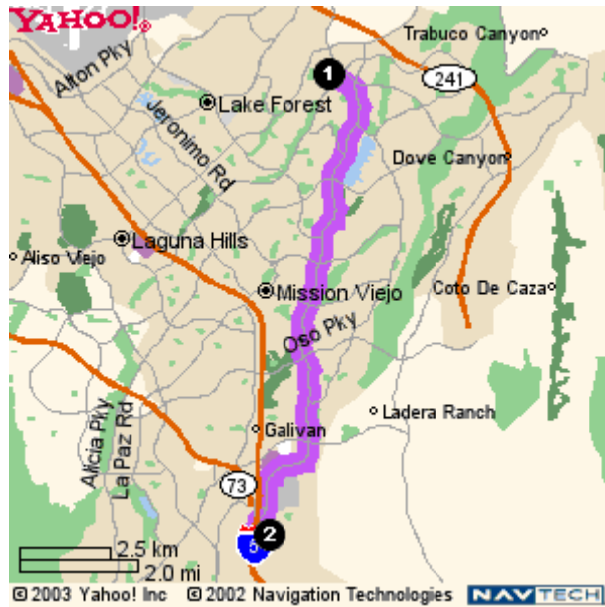

DIRECTIONS FROM TRABUCO HILLS HIGH SCHOOL

Capistrano Valley High School
26301 Via Escolar
Mission Viejo, California 92692-3953
Distance: 8.9 miles Approximate Travel Time: 16 mins

- Turn right on Marguerite Parkway
- Turn left on Via Escolar
- Capistrano Valley High School is on your left-hand side