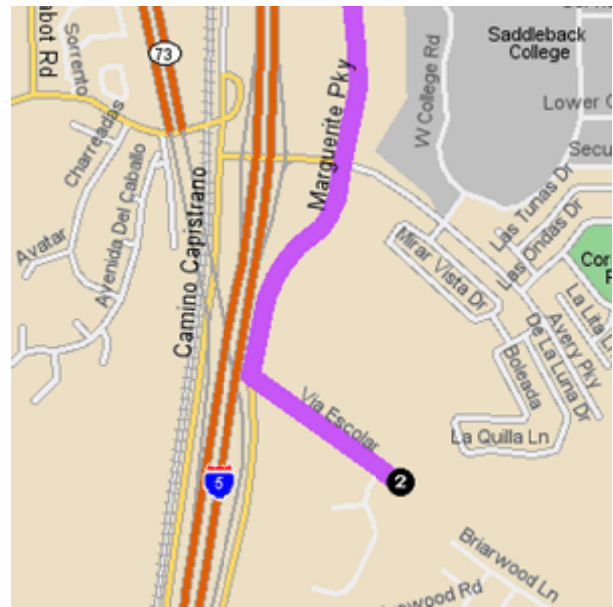

DIRECTIONS FROM TRABUCO HILLS HIGH SCHOOL

Capistrano Valley High School
26301 Via Escolar
Mission Viejo, California 92692-3953
Distance: 8.9 miles Approximate Travel Time: 16 mins

- Turn right on Marguerite Parkway
- Turn left on Via Escolar
- Capistrano Valley High School is on your left-hand side