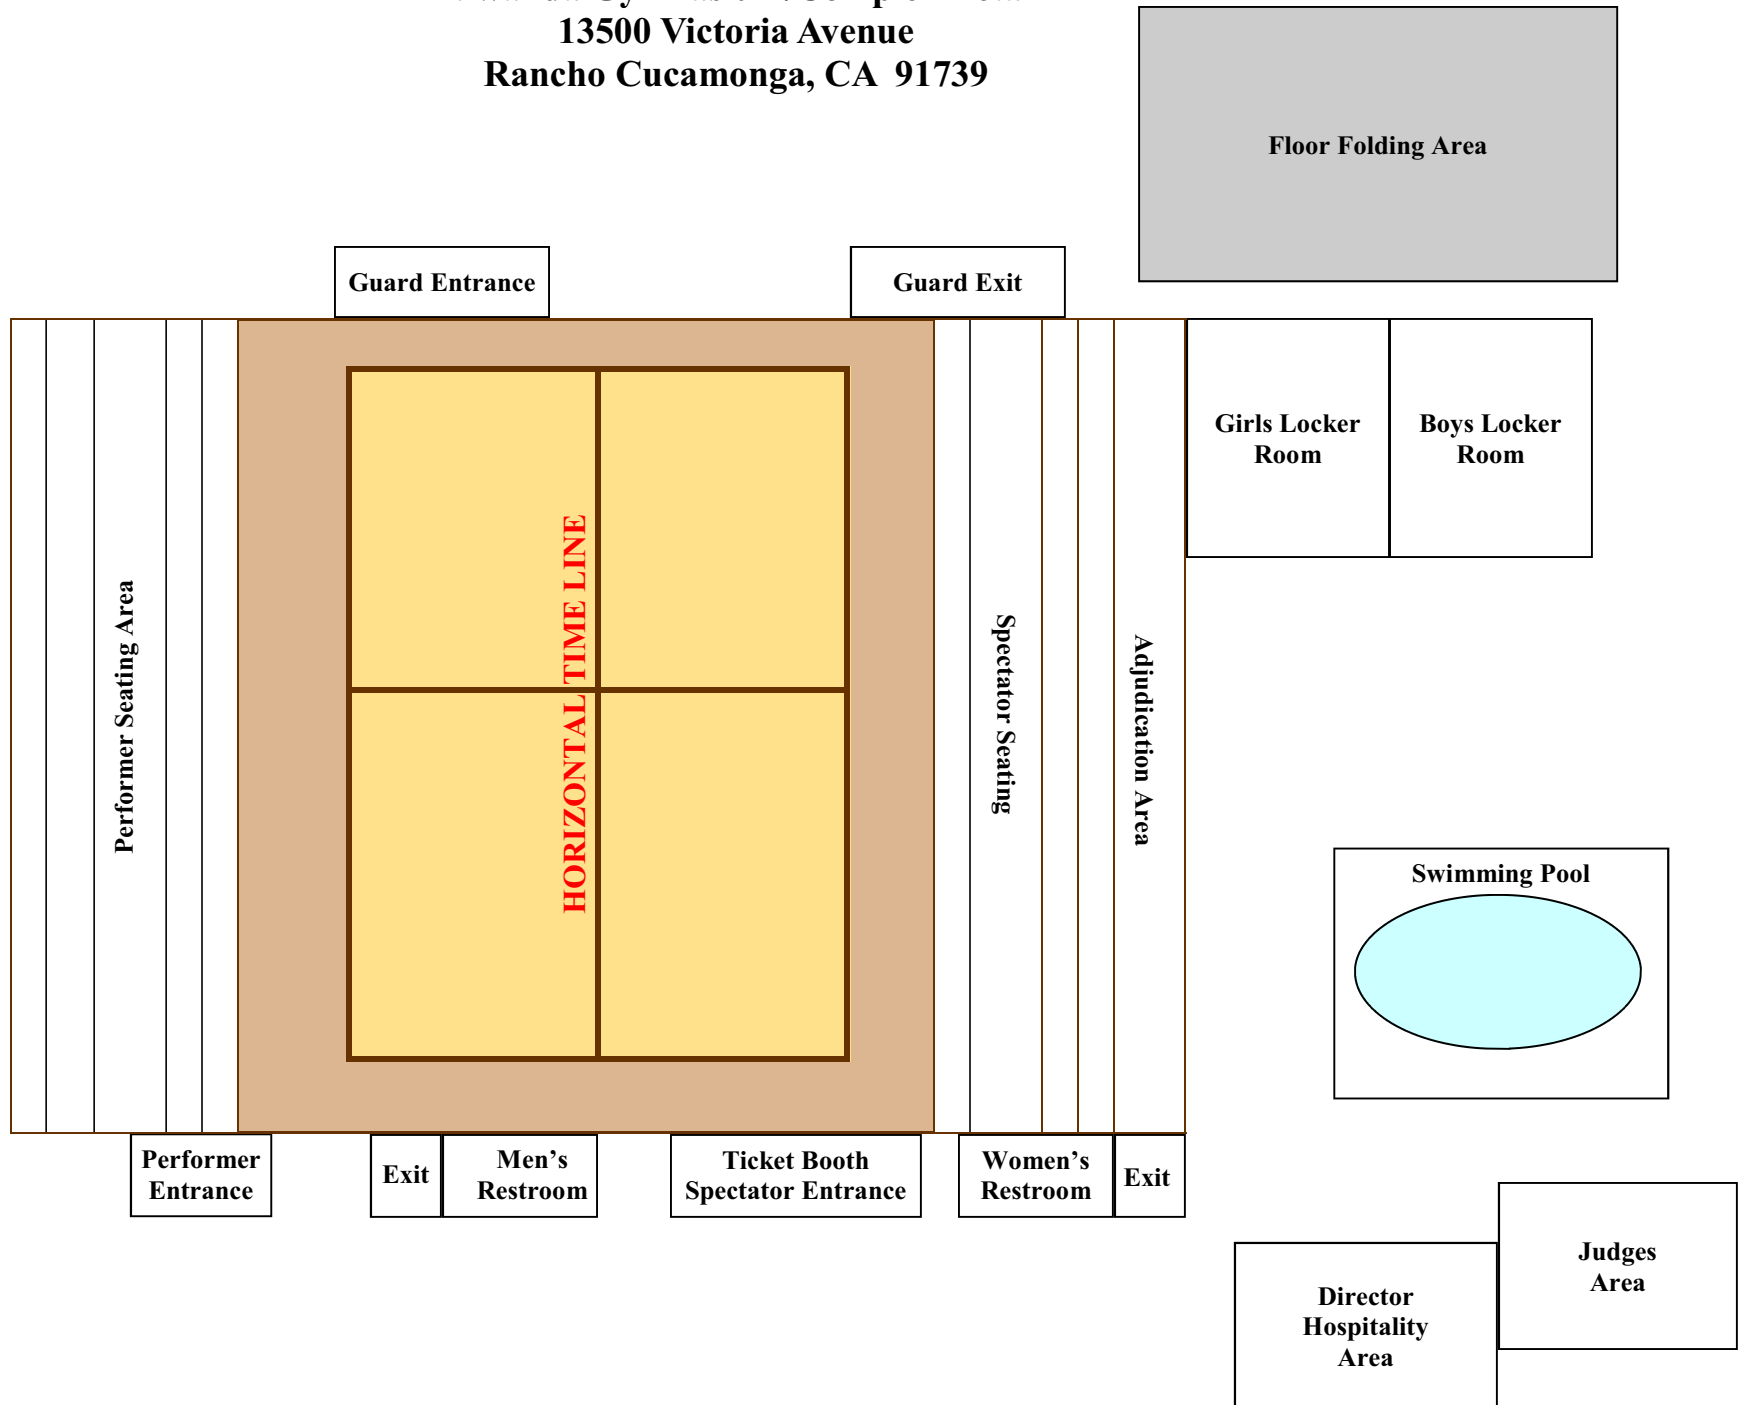

Etiwanda Gymnasium/Complex Detail
13500 Victoria Avenue
Rancho Cucamonga, CA 91739

Floor Folding Area

Guard Entrance

Guard Exit

Performer Seating Area

Girls Locker Room

Boys Locker Room

Spectator Seating

Adjudication Area

Swimming Pool

Performer Entrance

Exit

Men's Restroom

Ticket Booth Spectator Entrance

Women's Restroom

Exit

Director Hospitality Area

Judges Area