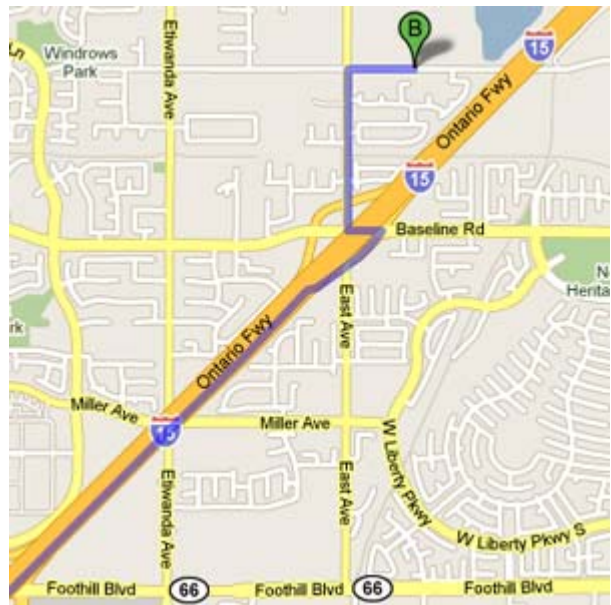

DIRECTIONS FROM TRABUCO HILLS HIGH SCHOOL

Etiwanda High School
13500 Victoria Street
Etiwanda, California 91739-2043

Total Distance: 47.1 miles, Total Travel Time: 50s mins

Via The Toll Roads

- Take SR-241 Toll Road North towards Riverside
- The Tomato Springs Toll Plaza is \$1.75 and the Windy Ridge Toll Plaza is \$2.50
- Take SR-91 Freeway East towards Riverside

OR

Without The Toll Roads

- Take I-5 Freeway North towards Santa Ana
- Take SR-55 Freeway North
- Take SR-91 Freeway East towards Riverside

THEN

- Take the I-15 Freeway North
- Exit Baseline and turn left
- Turn right on East Ave
- Turn right on Victoria Street
- Etiwanda High School will be on your left-hand side

DIRECTIONS FROM TRABUCO HILLS HIGH SCHOOL

Rancho Cucamonga High School
11801 Lark Drive
Alta Loma, California 91701-8715

Total Distance: 47.6 miles, Total Travel Time: 54 mins

Via The Toll Roads

- Take SR-241 Toll Road North towards Riverside
- The Tomato Springs Toll Plaza is \$1.75 and the Windy Ridge Toll Plaza is \$2.50
- Take SR-91 Freeway East towards Riverside

OR

Without The Toll Roads

- Take I-5 Freeway North towards Santa Ana
- Take SR-55 Freeway North
- Take SR-91 Freeway East towards Riverside

THEN

- Take the I-15 Freeway North
- Exit SR-66 / Foothill Boulevard (exit 112) and turn left
- Turn right on Rochester Avenue
- Turn left on Lark Drive
- Rancho Cucamonga High School will be on your left-hand side