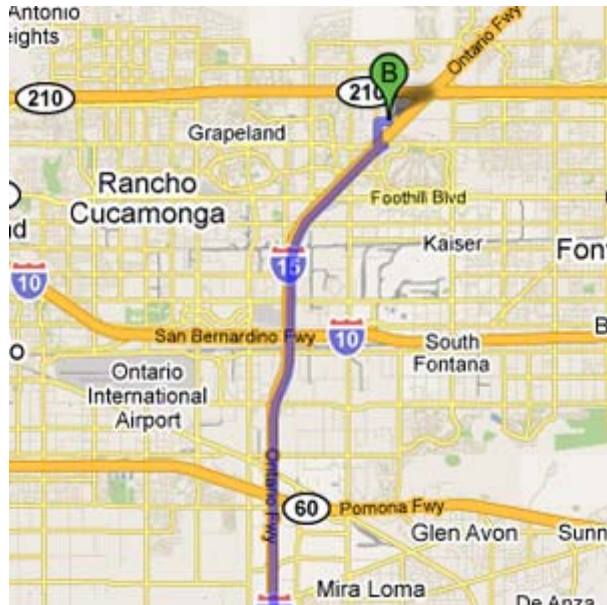

DIRECTIONS FROM TRABUCO HILLS HIGH SCHOOL

Etiwanda High School
13500 Victoria Street
Etiwanda, California 91739-2043

Total Distance: 47.1 miles, Total Travel Time: 50s mins

Via The Toll Roads

- Take SR-241 Toll Road North towards Riverside
- The Tomato Springs Toll Plaza is \$1.75 and the Windy Ridge Toll Plaza is \$2.50
- Take SR-91 Freeway East towards Riverside

OR

Without The Toll Roads

- Take I-5 Freeway North towards Santa Ana
- Take SR-55 Freeway North
- Take SR-91 Freeway East towards Riverside

THEN

- Take the I-15 Freeway North
- Exit Baseline and turn left
- Turn right on East Ave
- Turn right on Victoria Street
- Etiwanda High School will be on your left-hand side

DIRECTIONS FROM TRABUCO HILLS HIGH SCHOOL

Rancho Cucamonga High School
11801 Lark Drive
Alta Loma, California 91701-8715

Total Distance: 47.6 miles, Total Travel Time: 54 mins

Via The Toll Roads

- Take SR-241 Toll Road North towards Riverside
- The Tomato Springs Toll Plaza is \$1.75 and the Windy Ridge Toll Plaza is \$2.50
- Take SR-91 Freeway East towards Riverside

OR

Without The Toll Roads

- Take I-5 Freeway North towards Santa Ana
- Take SR-55 Freeway North
- Take SR-91 Freeway East towards Riverside

THEN

- Take the I-15 Freeway North
- Exit SR-66 / Foothill Boulevard (exit 112) and turn left
- Turn right on Rochester Avenue
- Turn left on Lark Drive
- Rancho Cucamonga High School will be on your left-hand side