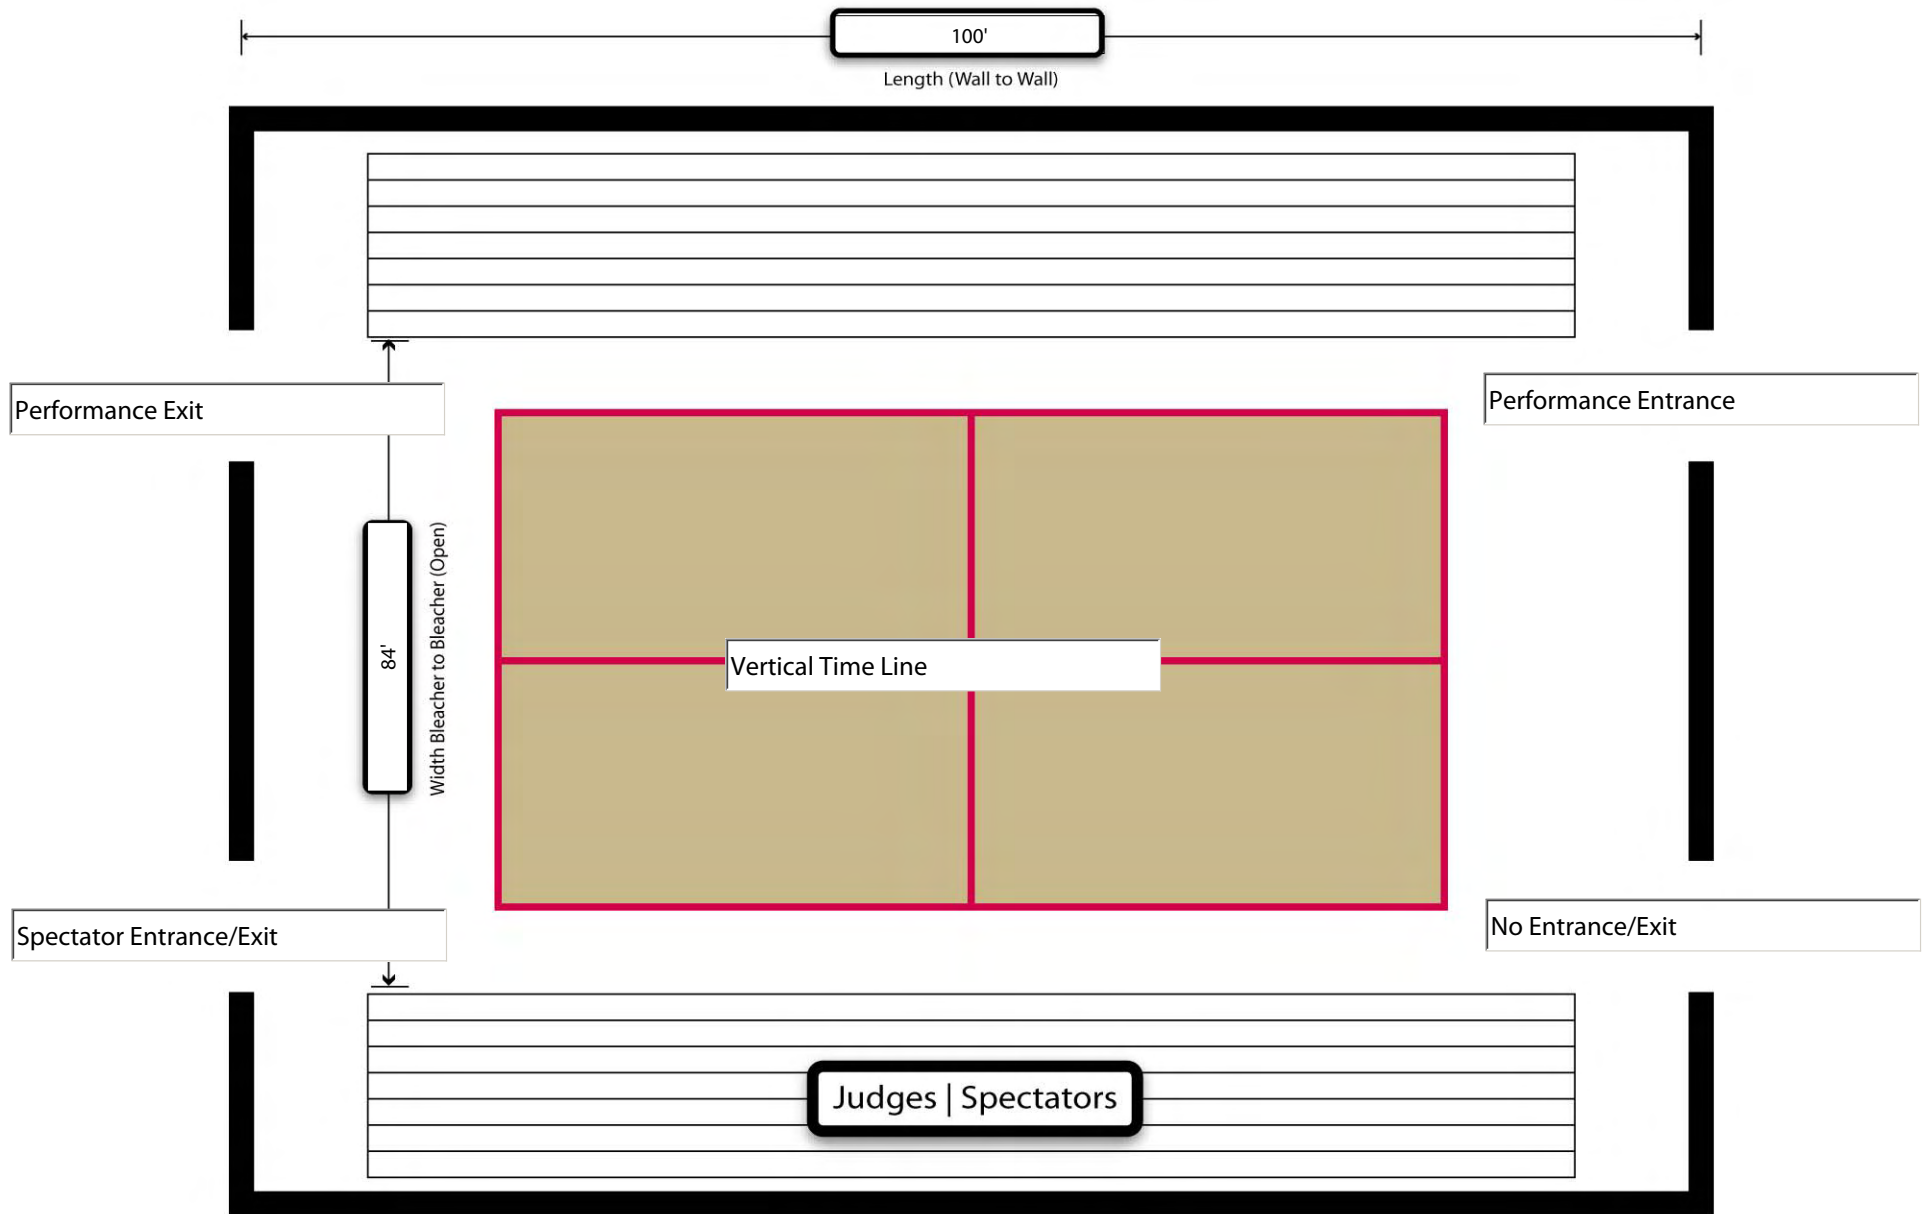

Please enter Gym Length (Wall to Wall), Width (Open Bleacher to Open Bleacher).

Select the appropriate box for each Entrance/Exit and Timing line.

Enter School/Site Information **Site Name**

Phone Number