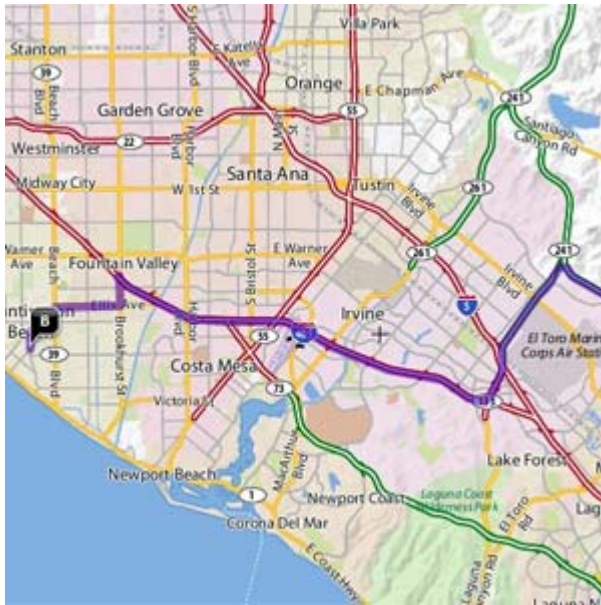

Saturday, March 06, 2010
2010 Huntington Beach High School Show
@ Huntington Beach High School in Huntington Beach, California
Winter Guard Association of Southern California (WGASC)

ITINERARY

TIME	EVENT
11:15 AM	Report
11:30 AM	Rehearsal begins
3:00 PM	Rehearsal ends
	Lunch / Change into uniform
4:30 PM	Depart from Trabuco Hills High School
5:00 PM	Arrive at Huntington Beach High School
	Unload / Finish Makeup / Bathroom
6:00 PM	Ready to walk
6:15 PM	Body
6:45 PM	Equipment
7:25 PM	Transit
7:30 PM	Ready Door
7:44 PM	Performance
9:10 PM	Awards
9:25 PM	Depart from Huntington Beach High School
10:15 PM	Approximate arrival at Trabuco Hills High School

***** Please keep in mind, no schedule is sacred and always subject to change!!!**

DIRECTIONS FROM TRABUCO HILLS HIGH SCHOOL

Huntington Beach High School

1905 Main Street

Huntington Beach, California 92648

Total Distance: 28.3 miles, Total Travel Time: 37 mins

- Take I-405 Freeway North
- Exit Brookhurst Street South and travel south towards the beach
- Turn right on Ellis Ave
- Turn left on Beach Boulevard
- Turn right on Garfield Avenue
- Turn left on Main Street
- Huntington Beach High School will be on your right-hand side