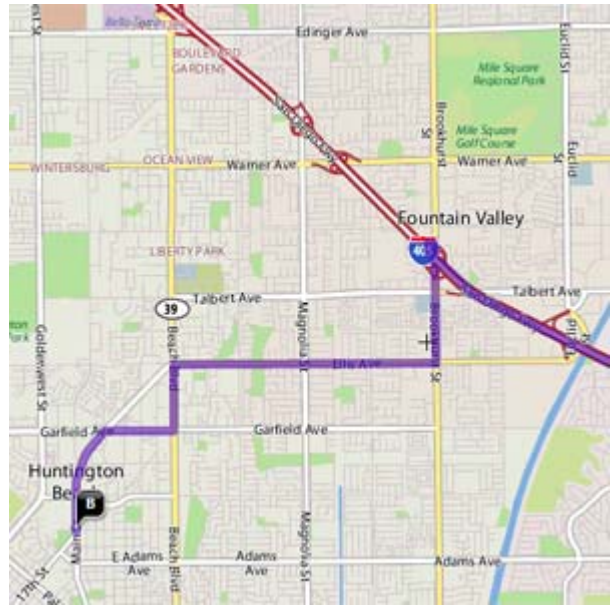

Saturday, March 06, 2010
2010 Huntington Beach High School Show
@ Huntington Beach High School in Huntington Beach, California
Winter Guard Association of Southern California (WGASC)

ITINERARY

TIME	EVENT
11:15 AM	Report
11:30 AM	Rehearsal begins
3:00 PM	Rehearsal ends
	Lunch / Change into uniform
4:30 PM	Depart from Trabuco Hills High School
5:00 PM	Arrive at Huntington Beach High School
	Unload / Finish Makeup / Bathroom
6:00 PM	Ready to walk
6:15 PM	Body
6:45 PM	Equipment
7:25 PM	Transit
7:30 PM	Ready Door
7:44 PM	Performance
9:10 PM	Awards
9:25 PM	Depart from Huntington Beach High School
10:15 PM	Approximate arrival at Trabuco Hills High School

***** Please keep in mind, no schedule is sacred and always subject to change!!!**

DIRECTIONS FROM TRABUCO HILLS HIGH SCHOOL

Huntington Beach High School

1905 Main Street

Huntington Beach, California 92648

Total Distance: 28.3 miles, Total Travel Time: 37 mins

- Take I-405 Freeway North
- Exit Brookhurst Street South and travel south towards the beach
- Turn right on Ellis Ave
- Turn left on Beach Boulevard
- Turn right on Garfield Avenue
- Turn left on Main Street
- Huntington Beach High School will be on your right-hand side