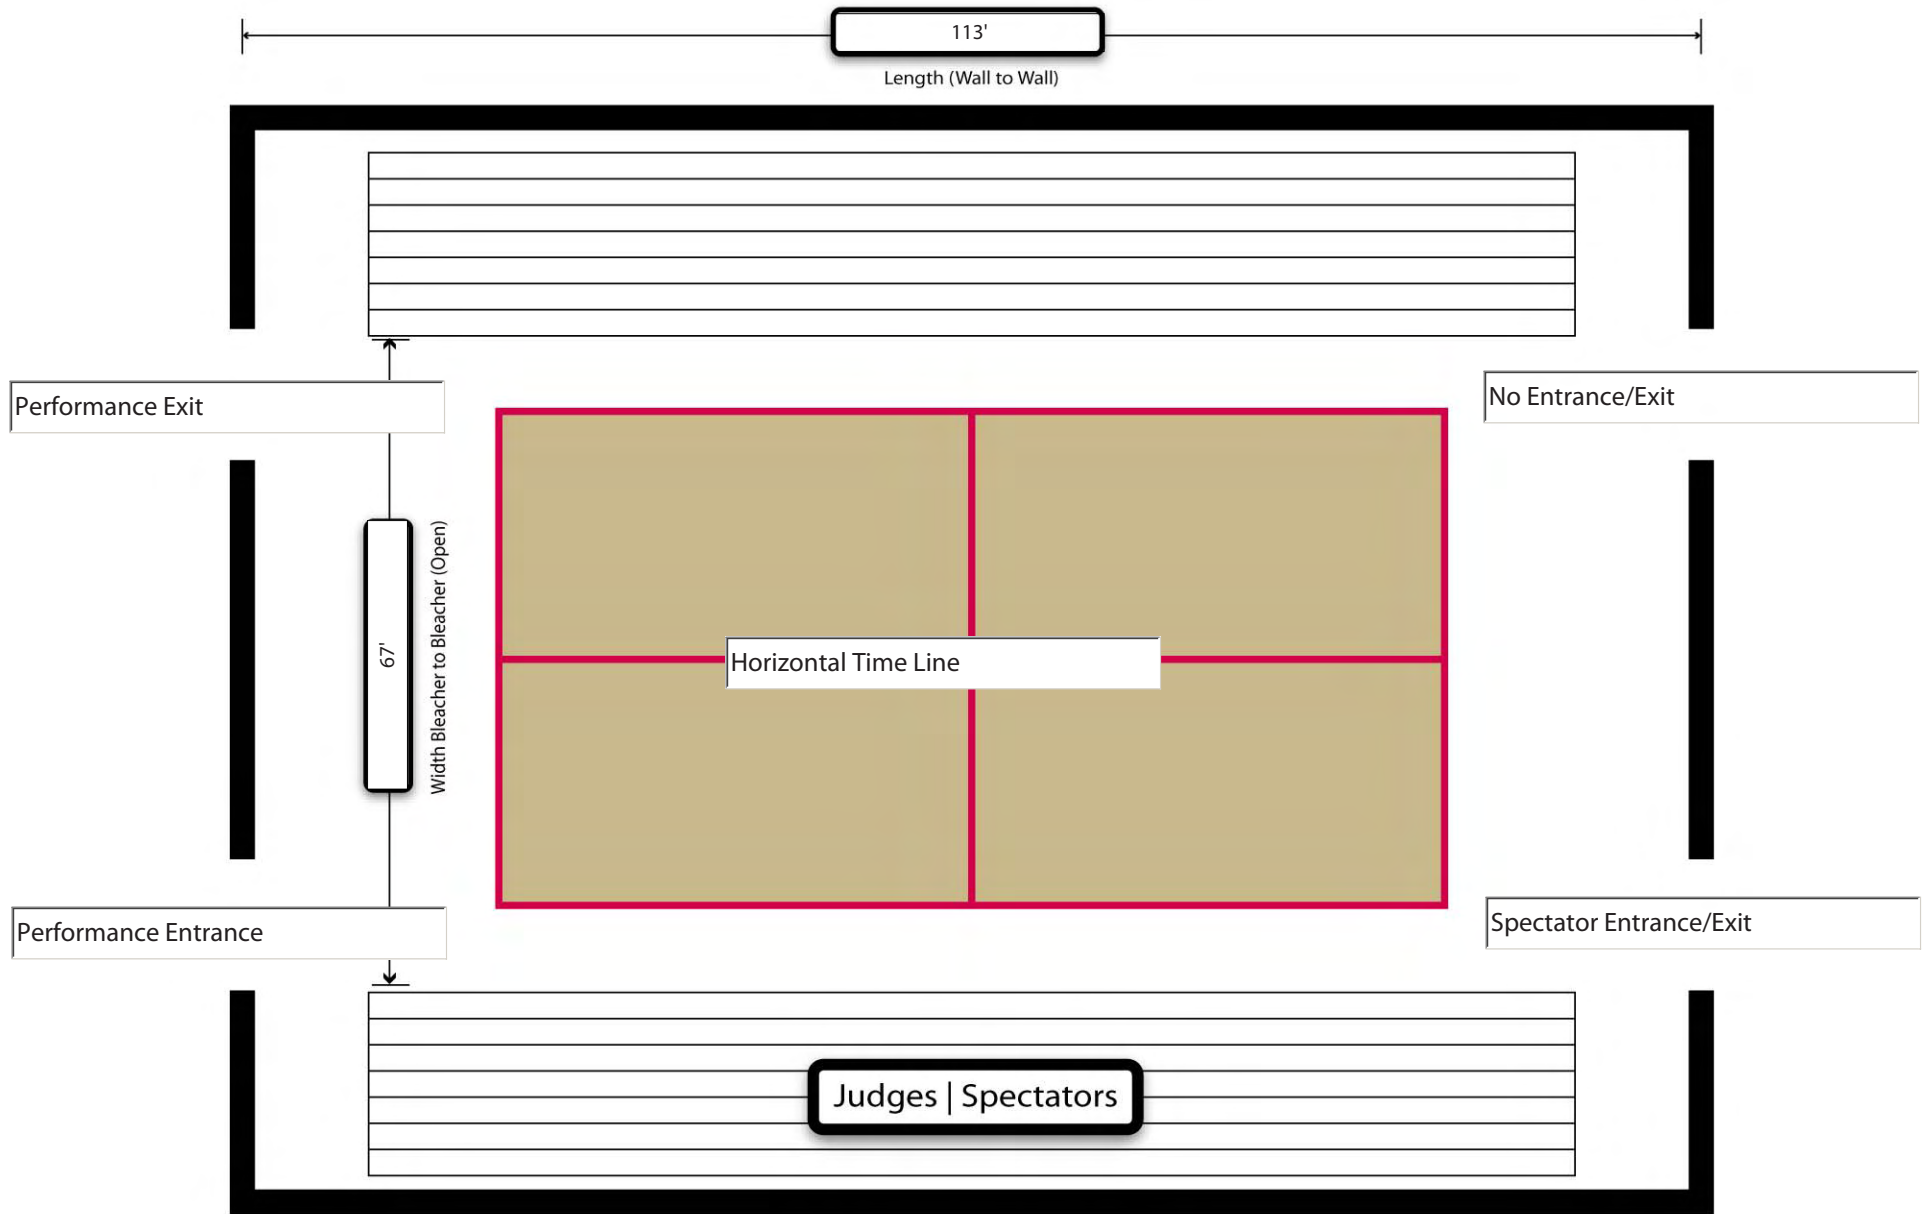

Please enter Gym Length (Wall to Wall), Width (Open Bleacher to Open Bleacher).

Select the appropriate box for each Entrance/Exit and Timing line.

Enter School/Site Information **Site Name**

Phone Number