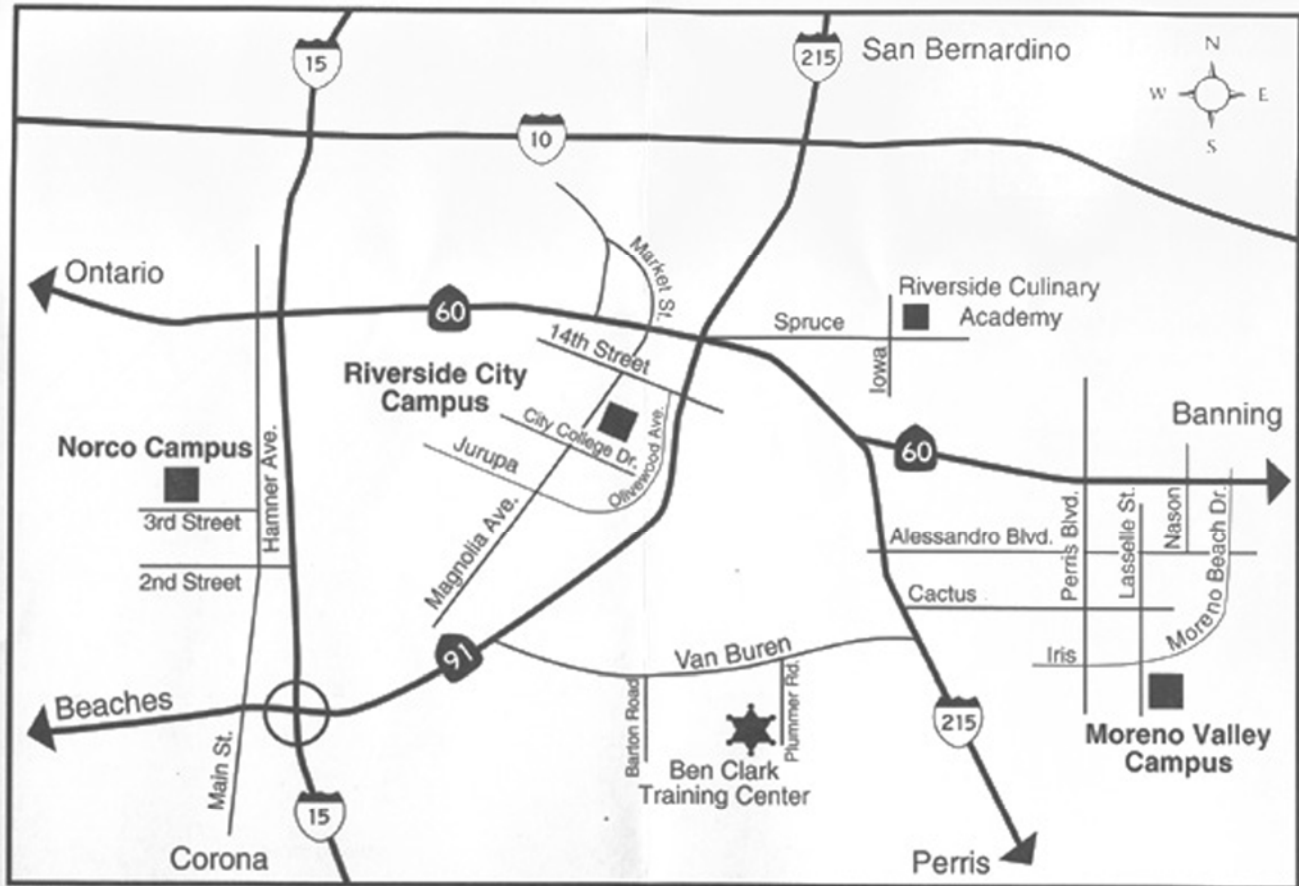

DIRECTIONS FROM TRABUCO HILLS HIGH SCHOOL

RIVERSIDE COMMUNITY COLLEGE Riverside City Campus

4800 Magnolia Avenue • Riverside, CA 92506
(909) 222-8000 • Fax (909) 222-8036

Distance: 41.3 miles Approximate Travel Time: 47 mins

Via The Toll Roads

- Take SR-241 Toll Road North towards Riverside
- The Tomato Springs Toll Plaza is $2.50 and the Windy Ridge Toll Plaza is $2.75
- Take SR-91 Freeway East towards Riverside
- Pass the I-15 Freeway
- Exit 14th Street and turn left
- The 2nd light will be Olivewood Avenue and turn left
- The 2nd light will be City College Drive and turn right

Without The Toll Roads

- Take I-5 Freeway North towards Santa Ana
- Take SR-55 Freeway North
- Take SR-91 Freeway East towards Riverside
- Pass the I-15 Freeway
- Exit 14th Street and turn left
- The 2nd light will be Olivewood Avenue and turn left
- The 2nd light will be City College Drive and turn right